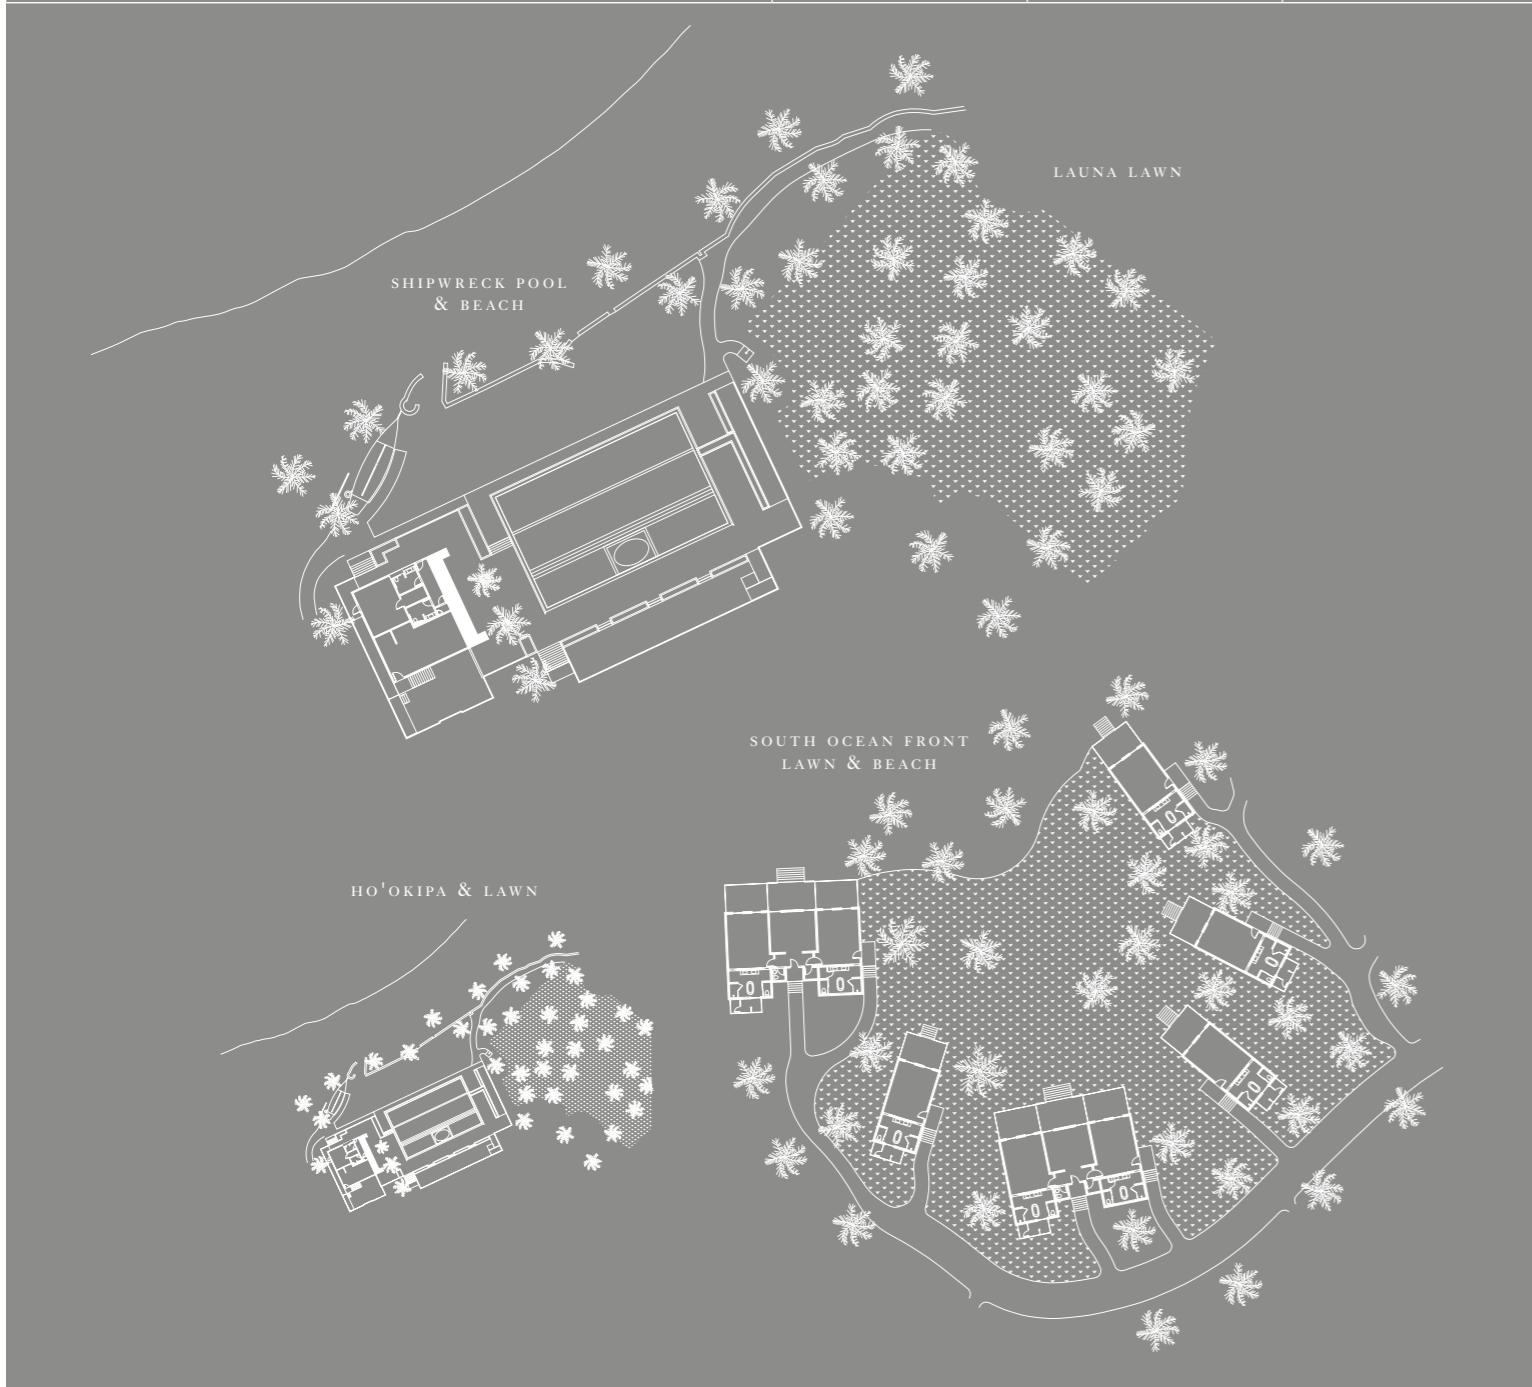

Location	Sq Ft	Reception	Dining
Hale Ho'okipa Lū'au & Event Grounds	7,996	250	200
Launa Lawn	15,550	300	250
Shipwreck Pool & Beach	9,617	150	100
South Ocean Front Lawn & Beach	10,879	200	150
Moana Pool Deck	10,993	200	200
Private Dining Room `Ulu	465	12	12
Private Dining Room Niu	525	16	16