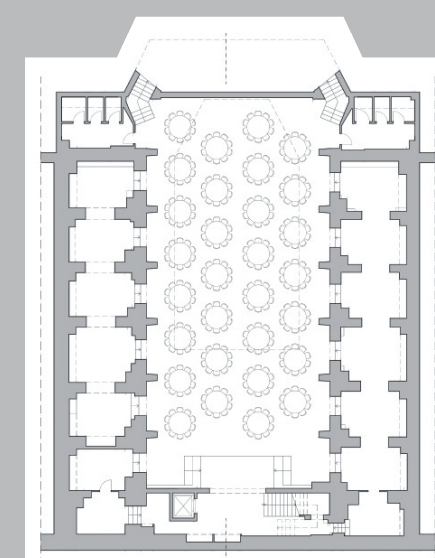

Nazionale is a unique and exclusive location situated right at the heart of Rome's historic centre. A location for high profile events distinguished by its linear architectural design that functions as a highly versatile and multi-purpose container, composed of a great 9-metre high central hall with a succession of interconnecting side rooms.

Planimetria delle aree meeting

Meeting area planimetry

theatre

banquet

classroom

Eventi

Events

Convention
Conventions
Congressi
Congress
Team building
Team buildings
Cene di gala/Business lunch
Gala dinners/Business lunches
Workshop
Workshops
Temporary store
Temporary stores
Show room
Show rooms
Photo shooting
Photo shootings
Fashion show
Fashion shows
Matrimoni esclusivi
Exclusive weddings
Mostre ed esposizioni
Exhibitions and shows