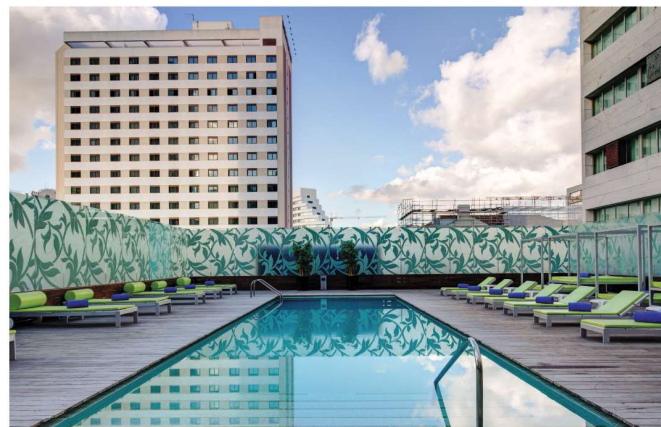

SOB A LUZ DE LISBOA *UNDER LISBON'S LIGHT*

Situado entre a zona histórica e o centro de negócios da cidade de Lisboa, no VIP Grand Lisboa Hotel & SPA encontrará a mais vasta gama de serviços, ao mais alto nível. Neste Hotel, decorado de forma moderna e acolhedora, poderá desfrutar de todo o conforto e serviço que um 5 estrelas oferece, tais como: o restaurante Cenário, o bar Press Club, oito salas de reunião, uma piscina exterior (sazonal) e um SPA. Nos pisos superiores, onde se encontram as principais suites, poderá gozar de uma vista fantástica sobre a cidade de Lisboa.

Located between the historical area and the business centre of Lisbon, in VIP Grand Lisboa Hotel & SPA you will find the widest range of services, at the highest level. Decorated in a cosy and modern way, in this Hotel you will be able to enjoy all the comfort and services a 5 star hotel offers, namely: the Cenário restaurant, the Press Club bar, eight conference rooms, an exterior swimming pool (seasonal) and a SPA. In the upper floors, where you can find the main suites, you will be able to enjoy an amazing view over Lisbon.

VIP Grand
***** LISBOA
HOTEL & SPA