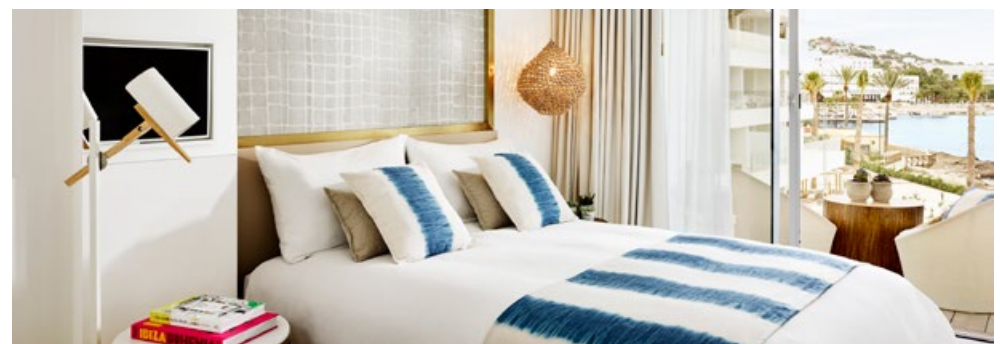

Accommodation

Overlooking the blissful shores of Talamanca, Nobu Hotel Ibiza Bay presents the ideal opportunity to treat your guests with a memorable stay whether it is a business or social event.

Rooms A stylish refuge from the sun and sand. Tasteful details and a colour palette of whites, golds and blues lend a lavish yet comfortable feel to rooms.

12 Cool Sea View · 28.8m² / 33m² including balcony

26 Deluxe Room · 33.7m² / 37m² including balcony

24 Deluxe Sea View · 32m² / 33m² including balcony

Suites A soothing sanctuary designed for outdoor living. Light and airy, our suites are intended for outdoor living. Relax with an afternoon cocktail on your spacious terrace. Discover a chic combination of locally sourced Ibizan artwork and sleek modern conveniences in suites. Revel in the comfy lounge area and airy dressing room.

16 Junior Suite · 38.1m² / 41m² including balcony

26 Junior Suite Sea View · 41.2m² / 49m² including balcony

24 Deluxe Junior Suite Sea View · 42.4m² / 56m² including balcony

Meetings & Events

Our facilities provide a flexible layout for multiple types of events, and we are happy to provide any technology you require.

High speed WiFi connection is available on complimentary basis throughout our resort, and in all our meeting facilities.

Start the day with a yoga session in our Rooftop; refresh with a premium cocktail served in the terrace of our lavish Royal Suite, host a meeting at the View Room for unrivalled sea views and end up dining al fresco with toes on the sand in Chambao – can it get any better?