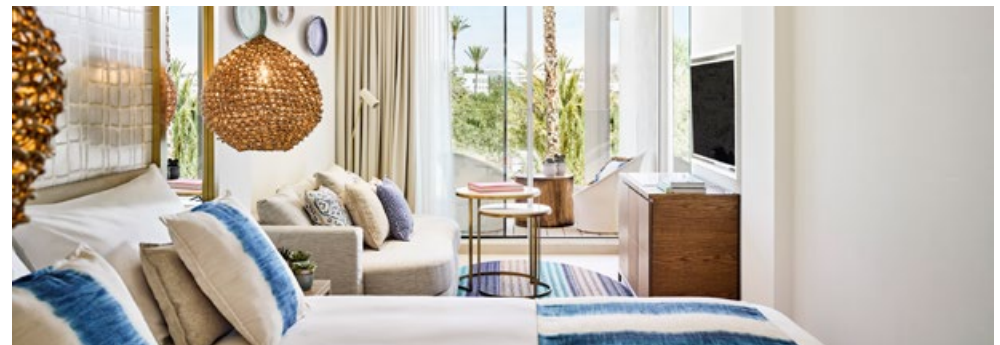

Accommodation

Overlooking the blissful shores of Talamanca, Nobu Hotel Ibiza Bay presents the ideal opportunity to treat your guests with a memorable stay whether it is a business or social event.

Rooms A stylish refuge from the sun and sand. Tasteful details and a colour palette of whites, golds and blues lend a lavish yet comfortable feel to rooms.

12 Cool Sea View · 28.8m² / 33m² including balcony

26 Deluxe Room · 33.7m² / 37m² including balcony

24 Deluxe Sea View · 32m² / 33m² including balcony

Suites A soothing sanctuary designed for outdoor living. Light and airy, our suites are intended for outdoor living. Relax with an afternoon cocktail on your spacious terrace. Discover a chic combination of locally sourced Ibizan artwork and sleek modern conveniences in suites. Revel in the comfy lounge area and airy dressing room.

16 Junior Suite · 38.1m² / 41m² including balcony

26 Junior Suite Sea View · 41.2m² / 49m² including balcony

24 Deluxe Junior Suite Sea View · 42.4m² / 56m² including balcony

---