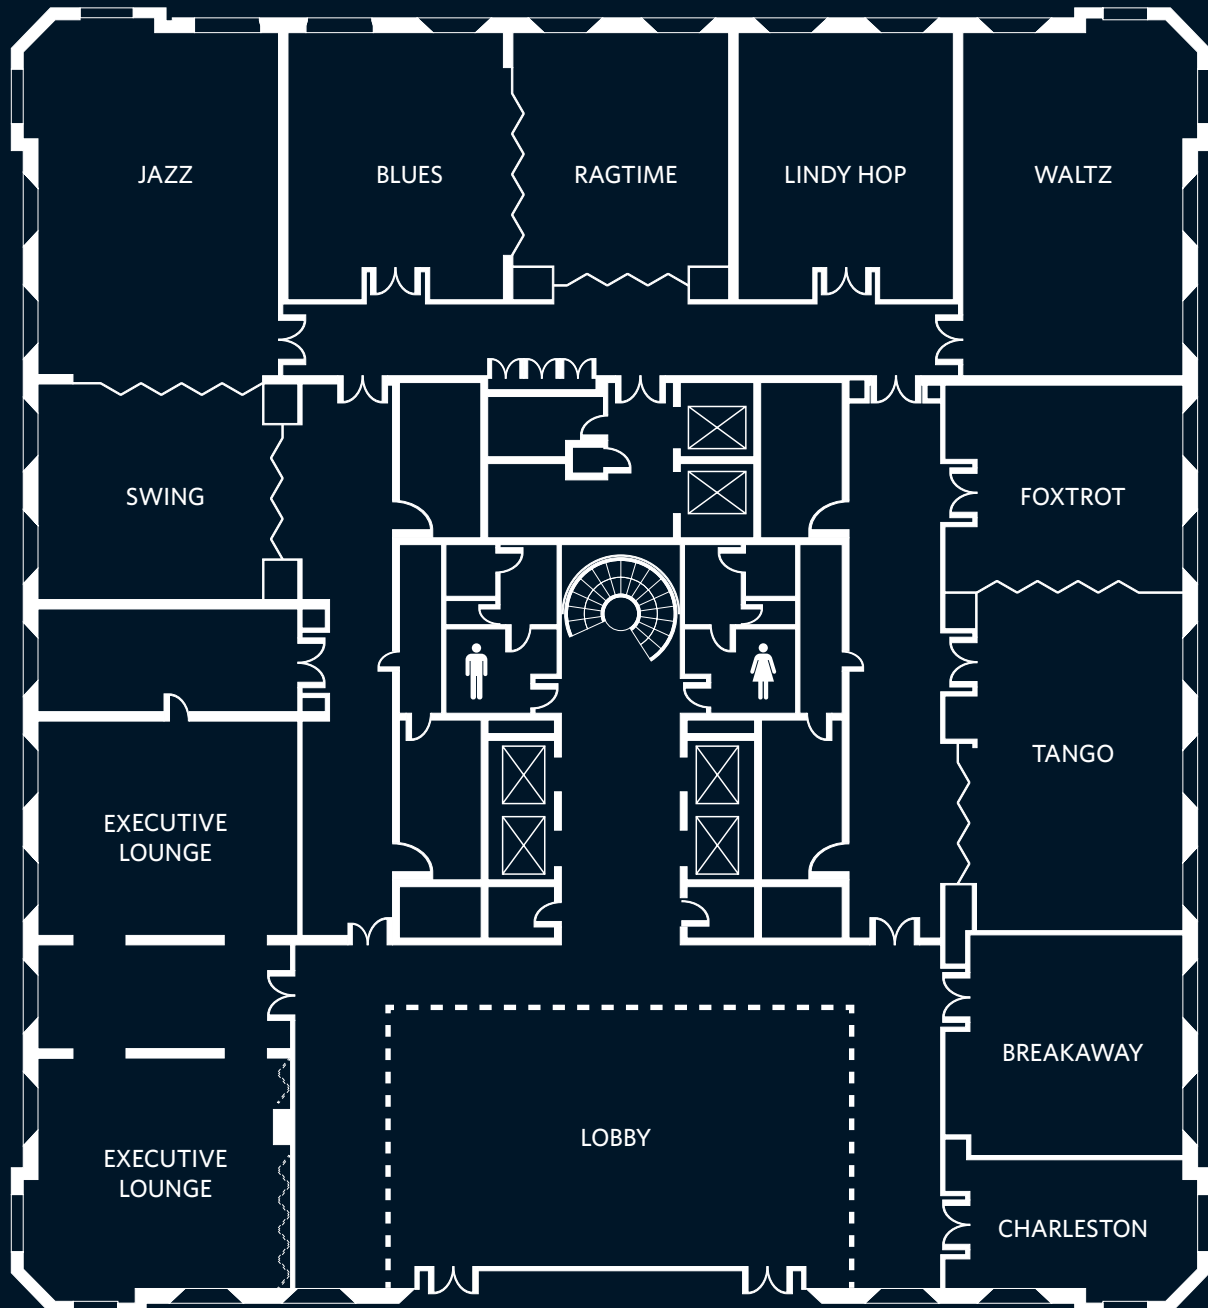

- Individual adjustable sound and lighting system in each room. All rooms air-conditioned.
- Wi-Fi
- Integrated 65" LED TV or screens with additional conferencing technology, e.g. special video conferencing is available upon request.

	Boardroom	U-Shape	Theatre	Classroom	Banquet	Reception	Floor	Dimensions L x W x H (m)	Area (m²)	Air Conditioning	Natural Daylight
Charleston	14	—	—	—	—	—	2	7.62 x 4.25 x 2.85	32	•	•
Breakaway	18	24	55	44	40	50	2	8.17 x 7.44 x 2.85	61	•	•
Tango	34	36	110	60	48	75	2	11.52 x 7.37 x 2.85	85	•	•
Foxtrot	18	24	55	38	40	45	2	7.75 x 7.39 x 2.85	57	•	•
Waltz	30	37	110	66	64	80	2	12.15 x 7.85 x 2.85	95	•	•
Lindy Hop	24	30	80	40	40	60	2	8.35 x 7.65 x 2.85	64	•	•
Ragtime	28	27	70	33	40	60	2	8.35 x 7.65 x 2.85	64	•	•
Blues	22	27	70	44	40	60	2	7.65 x 8.35 x 2.85	64	•	•
Jazz	36	37	120	66	72	80	2	12.15 x 8.5 x 2.85	103	•	•
Swing	18	24	60	50	40	60	2	7.65 x 8.5 x 2.85	65	•	•
COMBINED MEETING ROOMS											
Tango & Foxtrot	64	63	155	100	88	130	2	19.27 x 7.37 x 2.85	142	•	•
Ragtime & Blues	52	54	140	86	80	120	2	15.3 x 8.35 x 2.85	128	•	•
Jazz & Swing	64	75	165	105	96	140	2	19.8 x 8.5 x 2.85	168	•	•