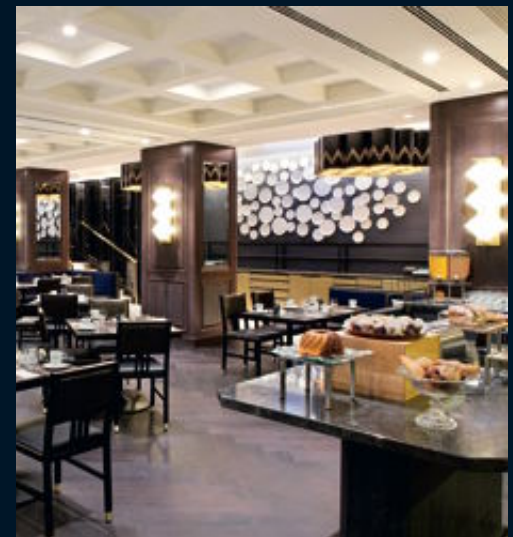

OUR FACILITIES

EXECUTIVE LOUNGE

Keep up with work in our Executive Lounge offering Guests high-quality service and dedicated business support, including private Check-In/Check-Out service. Enjoy our complimentary breakfast, snacks and drinks throughout the day. Play a game of chess or backgammon and surf the net on the computers at our Connectivity Station.

HILTON FITNESS

Personalised fitness for a balanced lifestyle while on the road. Featuring the latest generation of cardio and strength training equipment, Hilton Fitness takes a personalised approach to help you feel your best during your stay, 24 hours, 7 days a week.

OUR ROOMS

ROOMS AND SUITES

Rest in absolute comfort in our spacious guest rooms with cosy Hilton Serenity™ beds, modern marble bathrooms and welcome amenities. Keep productive at our large workstation for those moments when business calls. When relaxing is high on the agenda, sit back and enjoy our 40" LED HD flat screen TV or just take in the stunning views from our large windows.

Spread out and feel at home in our suites featuring separate sleeping, living and working areas. Make the most of first-class amenities and extra comforts, including exclusive access to the Executive Lounge.

LOCATION

Hilton Vienna Plaza is located in the heart of Vienna, just 20 minutes from Vienna International Airport with excellent public transport links to and from the hotel. Underground trains, buses and trams all have stops in the immediate vicinity.

EAT & DRINK

BRASSERIE & BAR ÉMILE