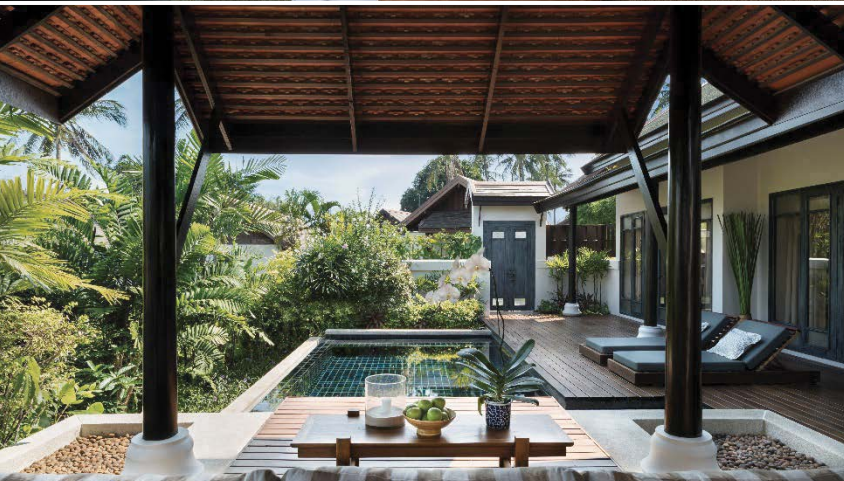

ANANTARA LAWANA KOH SAMUI RESORT

LUXURIOUS EVENT IN AN INSPIRED BEACH SETTING.

ACCOMMODATION

44 DELUXE LAWANA

- 55m²
- Private balcony

11 ANANTARA POOL VILLA

- 160m²
- Private terrace

TOTAL 122 LUXURY ROOMS AND VILLAS

RESTAURANT & BAR

TREE TOPS SKY DINING & BAR

Hide amongst the tree tops to create the ultimate romantic dining experience. Inside your own personal sala, enjoy an expertly concocted cocktail complemented by the scenic vistas.

INFINITY POOL

Gently swim up to the curved edge of our beachside infinity-edge pool and look out onto a horizon of blue skies and clear seas. Soak up the sun or bask in the serenity of our main pool. Which mirrors the waves on the sand just below with its sweeping edge and crystalline water.