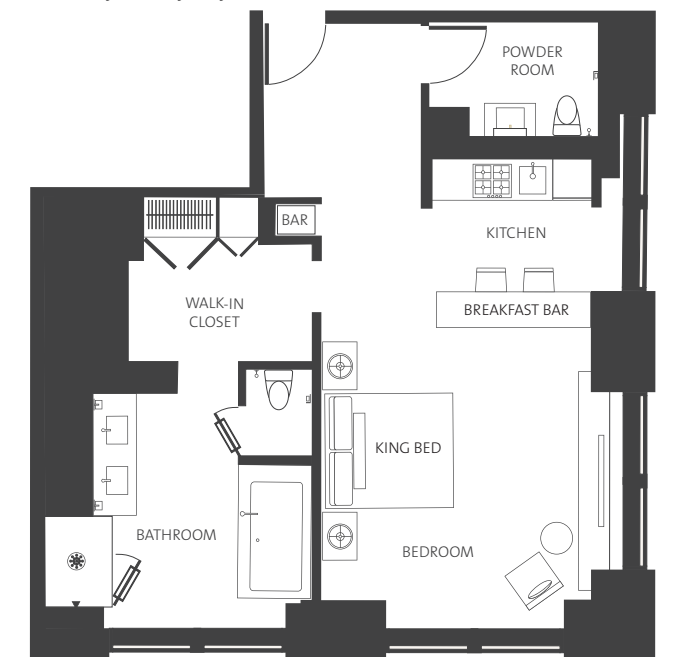

## FAMILY ROOM

Contemporary comfort for the whole family in one oversized room. Decorated in neutral tones, every Family Room has two Queen beds, a large walk-in closet, and a spacious marble-clad bathroom with a double vanity and a rainfall shower. Naturally lit, with floor-to-ceiling windows, each Family Room is highlighted by views of Fifth Avenue and Midtown Manhattan.

Size: 72-84m<sup>2</sup> / 780-900 ft<sup>2</sup>

\*Room layout may vary.

## EXECUTIVE ROOM WITH KITCHEN

This spacious room includes all the comforts of a residence, including a sitting area and a full kitchen with Miele appliances. Each Executive Room with Kitchen includes a King-sized bed and large marble bathroom with rainfall shower as well as an additional half bathroom. Every room is highlighted by views of Fifth Avenue and Midtown Manhattan.

Size: 65m<sup>2</sup> / 700 ft<sup>2</sup>  
\*Room layout may vary.