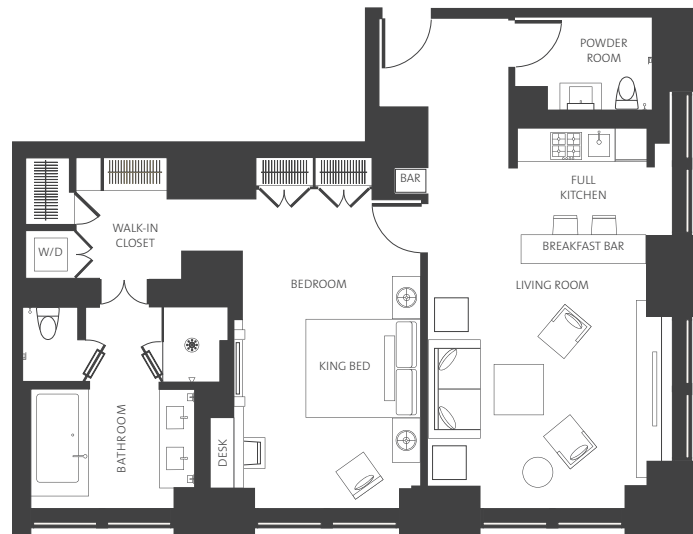

ONE BEDROOM EMPIRE STATE VIEW SUITE

Sophisticated style in the Manhattan skies. Located on the upper floors of the hotel, the One Bedroom Empire State View Suite features striking views of the Empire State Building, one bedroom with a King-sized bed, a large master bathroom and a separate living room. This inviting suite includes an additional half bathroom, washer and dryer, and a full kitchen complete with Miele appliances.

Size: 87m² / 935 ft²
*Room layout may vary.