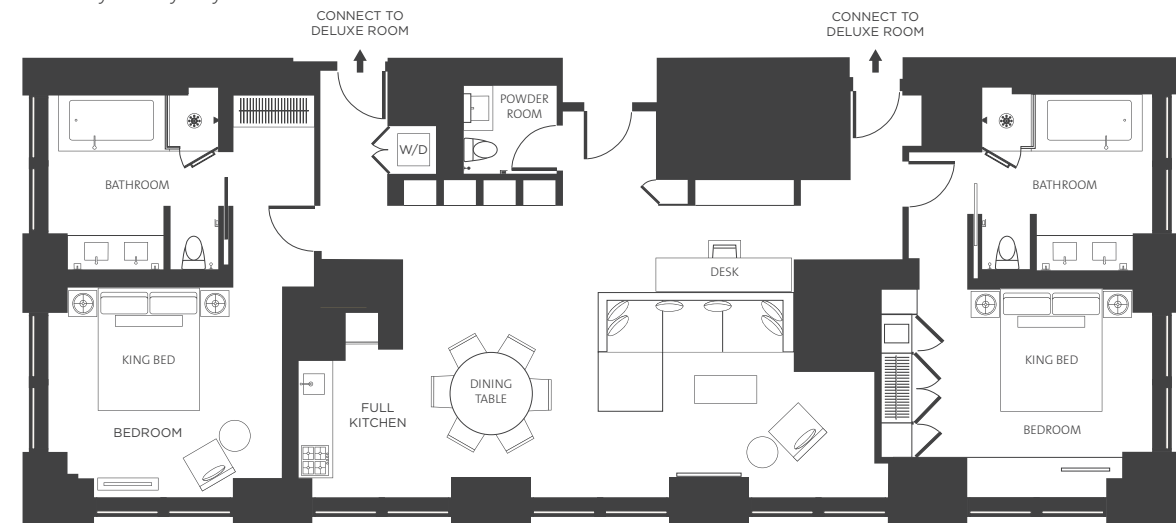

## JUNIOR SUITE

A spacious one-bedroom with a sitting area, featuring all the comforts of a residence.

Each Junior Suite includes a luxuriously soft King bed and large marble bathroom with rainfall shower. Every room features views of Fifth Avenue and Midtown Manhattan through floor-to-ceiling windows.

## ONE BEDROOM EMPIRE STATE VIEW SUITE

Sophisticated style in the Manhattan skies. Located on the upper floors of the hotel, the One Bedroom Empire State View Suite features striking views of the Empire State Building, one bedroom with a King-sized bed, a large master bathroom and a separate living room. This inviting suite includes an additional half bathroom, washer and dryer, and a full kitchen complete with Miele appliances.

Size: 87m<sup>2</sup> / 935 ft<sup>2</sup>  
\*Room layout may vary.

EMPIRE STATE BUILDING

Size: 177m<sup>2</sup> / 1905 ft<sup>2</sup>  
\*Room layout may vary.