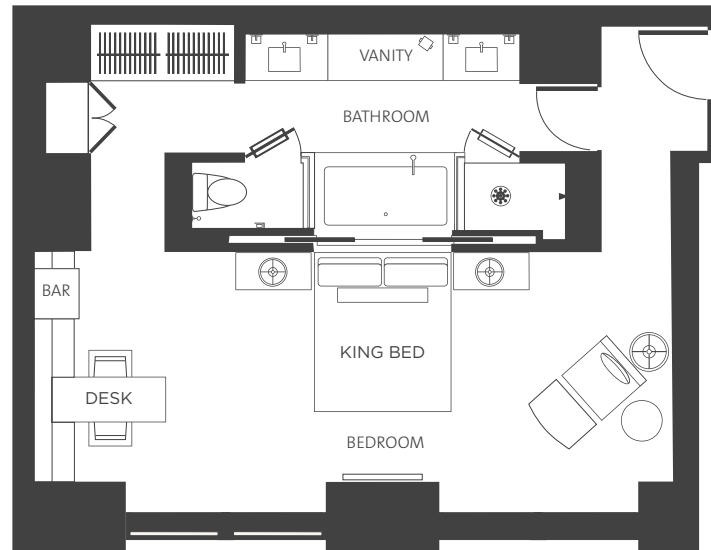

## DELUXE ROOM

Our spacious Deluxe Room features premium walnut furnishings contrasted against a light coloured room palette and plush carpeting. Additional closet space and larger work desks cater to leisure and business travelers alike. Deep soaking tubs, and separate, glass-enclosed rain showers offer welcome spaces to relax.

Size: 51-67m<sup>2</sup> / 550-688 ft<sup>2</sup>

\*Room layout may vary.

Size: 65m<sup>2</sup> / 700 ft<sup>2</sup>  
\*Room layout may vary.