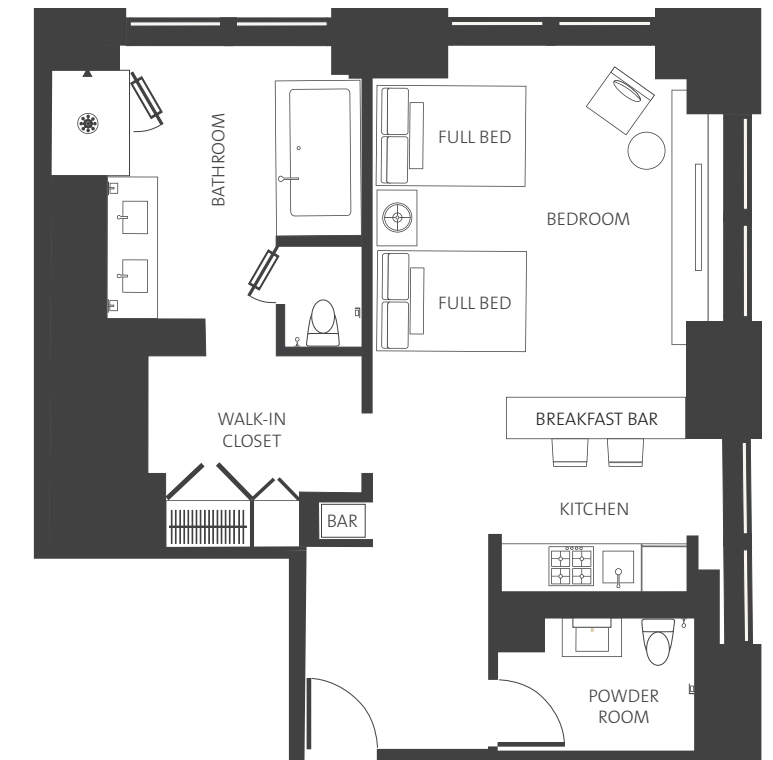

Size: 51-67m<sup>2</sup> / 550-688 ft<sup>2</sup>

\*Room layout may vary.

## FAMILY DOUBLE-DOUBLE WITH KITCHEN

Decorated in light neutral tones and featuring city views, this guest room has two full-size beds, a large walk-in closet and a full kitchen featuring Miele appliances. Each Family Double-Double with Kitchen includes an oversized marble-clad bathroom with a double vanity and a rainfall shower, as well as an additional half bathroom.

Size: 65m<sup>2</sup> / 700 ft<sup>2</sup>  
\*Room layout may vary.

## FAMILY ROOM

Contemporary comfort for the whole family in one oversized room. Decorated in neutral tones, every Family Room has two Queen beds, a large walk-in closet, and a spacious marble-clad bathroom with a double vanity and a rainfall shower. Naturally lit, with floor-to-ceiling windows, each Family Room is highlighted by views of Fifth Avenue and Midtown Manhattan.