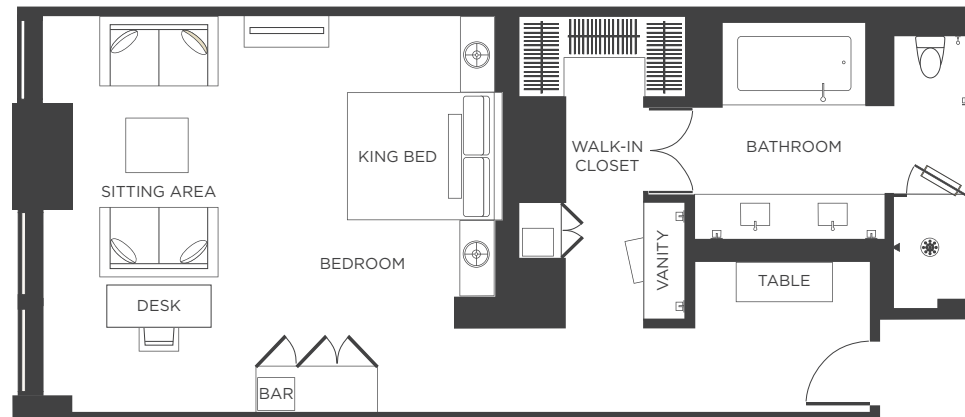

Size: 51-67m<sup>2</sup> / 550-688 ft<sup>2</sup>

\*Room layout may vary.

Size: 65m<sup>2</sup> / 700 ft<sup>2</sup>  
\*Room layout may vary.

## JUNIOR SUITE

A spacious one-bedroom with a sitting area, featuring all the comforts of a residence.

Each Junior Suite includes a luxuriously soft King bed and large marble bathroom with rainfall shower. Every room features views of Fifth Avenue and Midtown Manhattan through floor-to-ceiling windows.

Size: 72-84m<sup>2</sup> / 780-900 ft<sup>2</sup>

\*Room layout may vary.