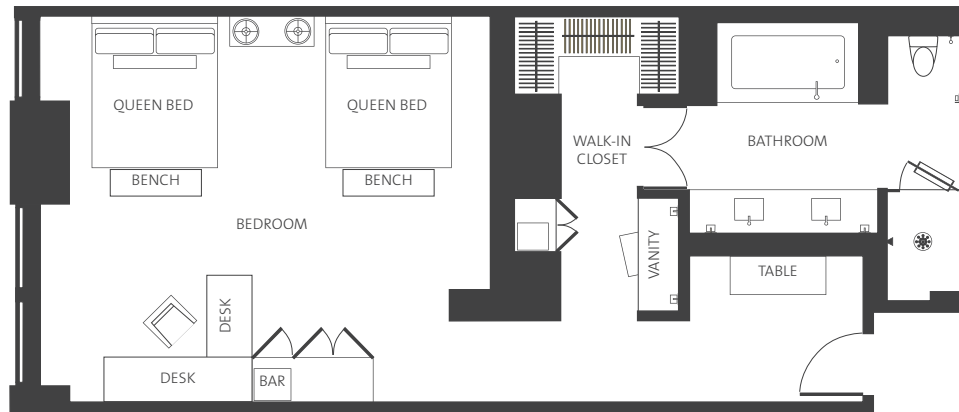

Size: 51-67m<sup>2</sup> / 550-688 ft<sup>2</sup>

\*Room layout may vary.

## FAMILY DOUBLE-DOUBLE WITH KITCHEN

Decorated in light neutral tones and featuring city views, this guest room has two full-size beds, a large walk-in closet and a full kitchen featuring Miele appliances. Each Family Double-Double with Kitchen includes an oversized marble-clad bathroom with a double vanity and a rainfall shower, as well as an additional half bathroom.

Size: 65m<sup>2</sup> / 700 ft<sup>2</sup>  
\*Room layout may vary.

Size: 72-84m<sup>2</sup> / 780-900 ft<sup>2</sup>

\*Room layout may vary.