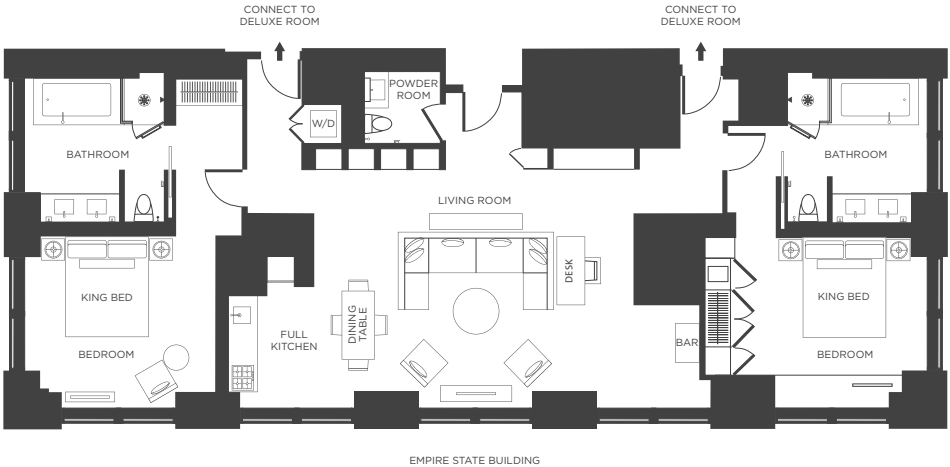

Size: 51-67m<sup>2</sup> / 550-688 ft<sup>2</sup>

\*Room layout may vary.

Size: 177m<sup>2</sup> / 1905 ft<sup>2</sup>  
\*Room layout may vary.

# ROCHE BOBOIS PRESIDENTIAL SUITE

The Presidential Suite by Roche Bobois epitomizes modern luxury with 1,900 square feet of uniquely designed space situated on the top floor of the hotel. Integrated throughout are bold Hermès accents, contrasting Roche Bobois signature pieces, lush fabrics, and contemporary artwork by Alex Katz. Floor-to-ceiling windows offer breathtaking views of the Empire State Building and city skyline while refreshing natural light accentuates the details of each room throughout the day. Guests of the Presidential Suite may enjoy access to private chef service from Michelin-starred restaurant Ai Fiori, as well as a curated mini-bar and pantry. The two-bedroom Presidential Suite can also be adjoined to one, two, or three additional guest rooms, creating a three, four, or five-bedroom suite for extended family.