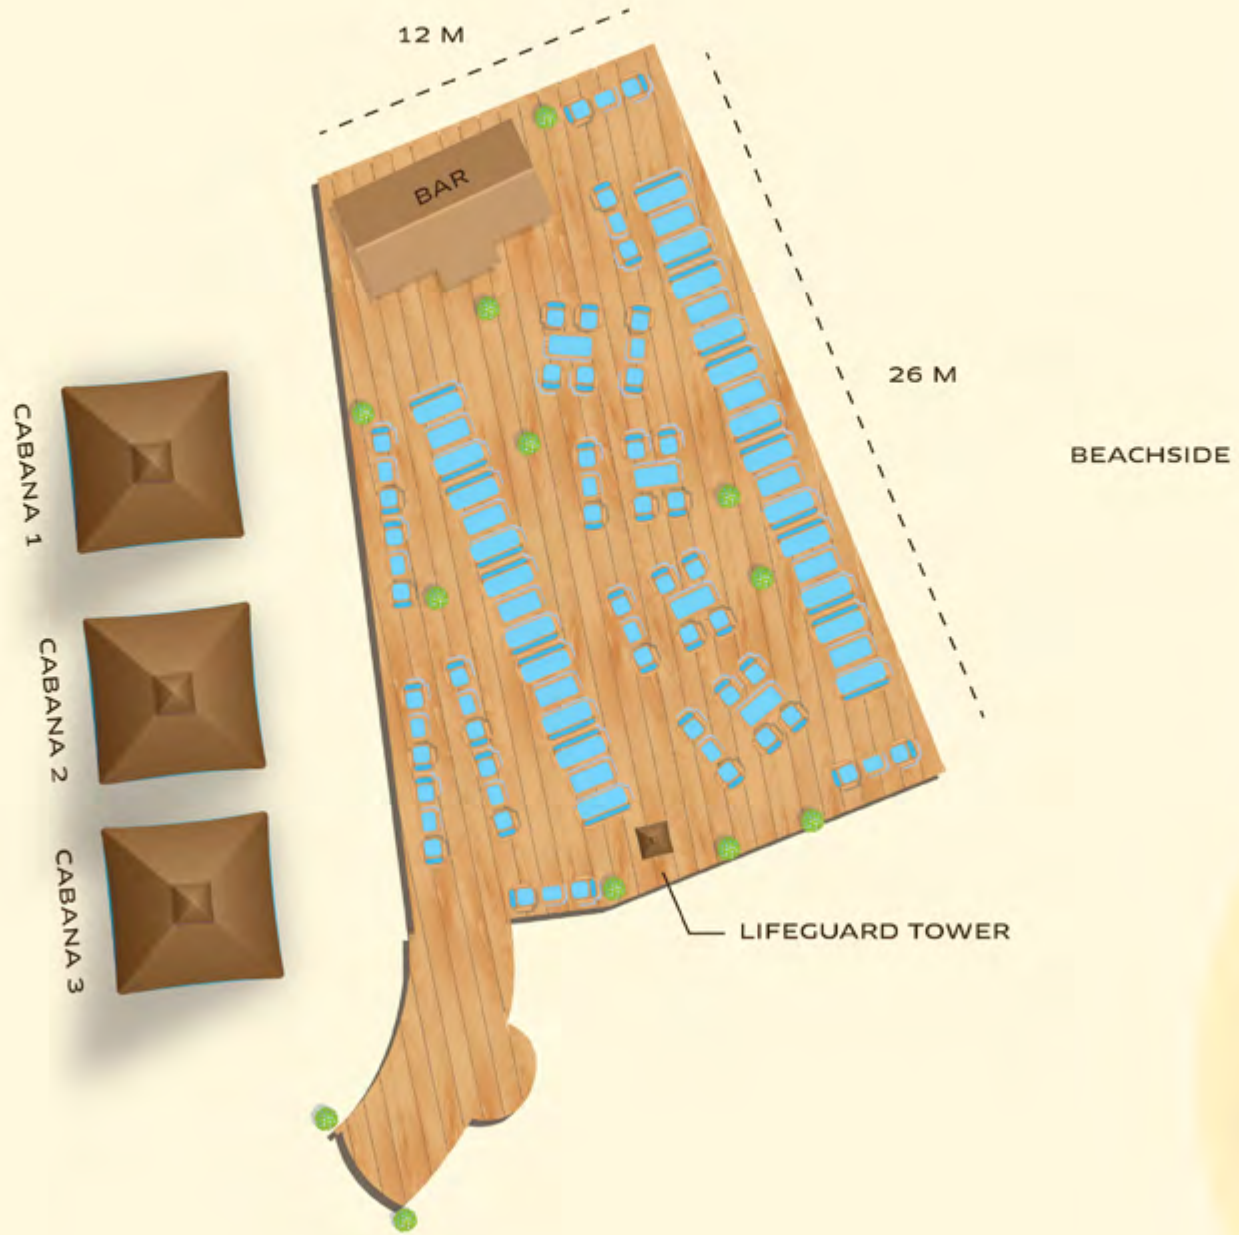

A nighttime photograph of an outdoor lounge area. The scene is illuminated by warm, ambient lighting. In the foreground and middle ground, there are several large, round, white wicker armchairs with blue and white striped cushions. The chairs are arranged on a wooden deck. Above the chairs, there are several large, white patio umbrellas. In the background, a building with blue and white lights is visible, along with a city skyline in the distance under a dark night sky.

MAGNIFIQUE
MEETINGS

LAGUNA LOUNGE

SOFITEL
HOTELS & RESORTS
THE PALM, DUBAI

LAGUNA LOUNGE

FLOOR PLAN

EFFORTLESSLY CHIC

BEACH LOUNGE EVENTS VENUE

Laguna Lounge is located in the heart of the property's private beach and Polynesian surroundings. The decked lounge caters to those looking for a stylish beachside location overlooking the iconic Dubai skyline.

The intimate lounge caters for all occasions ranging from weddings to product launches, providing a venue which strikes the right balance between chic and comfortable. Guests can socialise among lounge or cocktail set-up of the state-of-the-art platform or relax on VIP Laguna cabanas and Laguna day beds.

INTIMATE OCCASIONS

IN A VIBRANT BEACHSIDE SETTING

TOTAL ESTIMATED AREA M ² (to be used by the event)	EXISTING LOUNGE SETUP	COCKTAIL RECEPTION SETUP (Mix Lounge and Cocktail tables)	COCKTAIL RECEPTION SETUP (Only Cocktail tables)	BANQUET FUNCTION ROUND TABLE SETUP (table of 10pax each)	INDIVIDUAL RESTAURANT SEATING (4 and 6 tops) with buffet and live cooking
320M ²	88 PAX PLUS 3X CABANAS	UP TO 160 PAX	UP TO 220 PAX	UP TO 180 PAX	UP TO 130 PAX