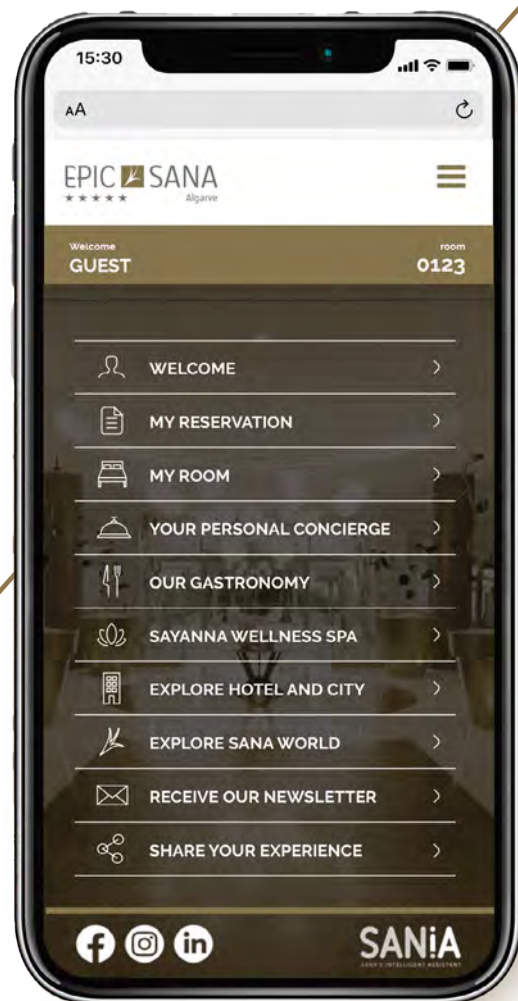

SAN.IA

WELCOME
TO THE FUTURE

SANiA
SANA'S INTELLIGENT ASSISTANT

YOUR HOTEL IN THE PALM OF YOUR HAND

Hello!
I am SAN.IA, your Intelligent Assistant at SANA Hotels.
All of the Hotel services available at the palm of your hand.
Welcome to EPIC SANA Algarve.

Discover how fast and easy it is to access all the hotel's services from your mobile device. Through our web app, you can make your wishes come true, make special requests and have access to information. All to maximize your time to enjoy every moment of your stay even more.