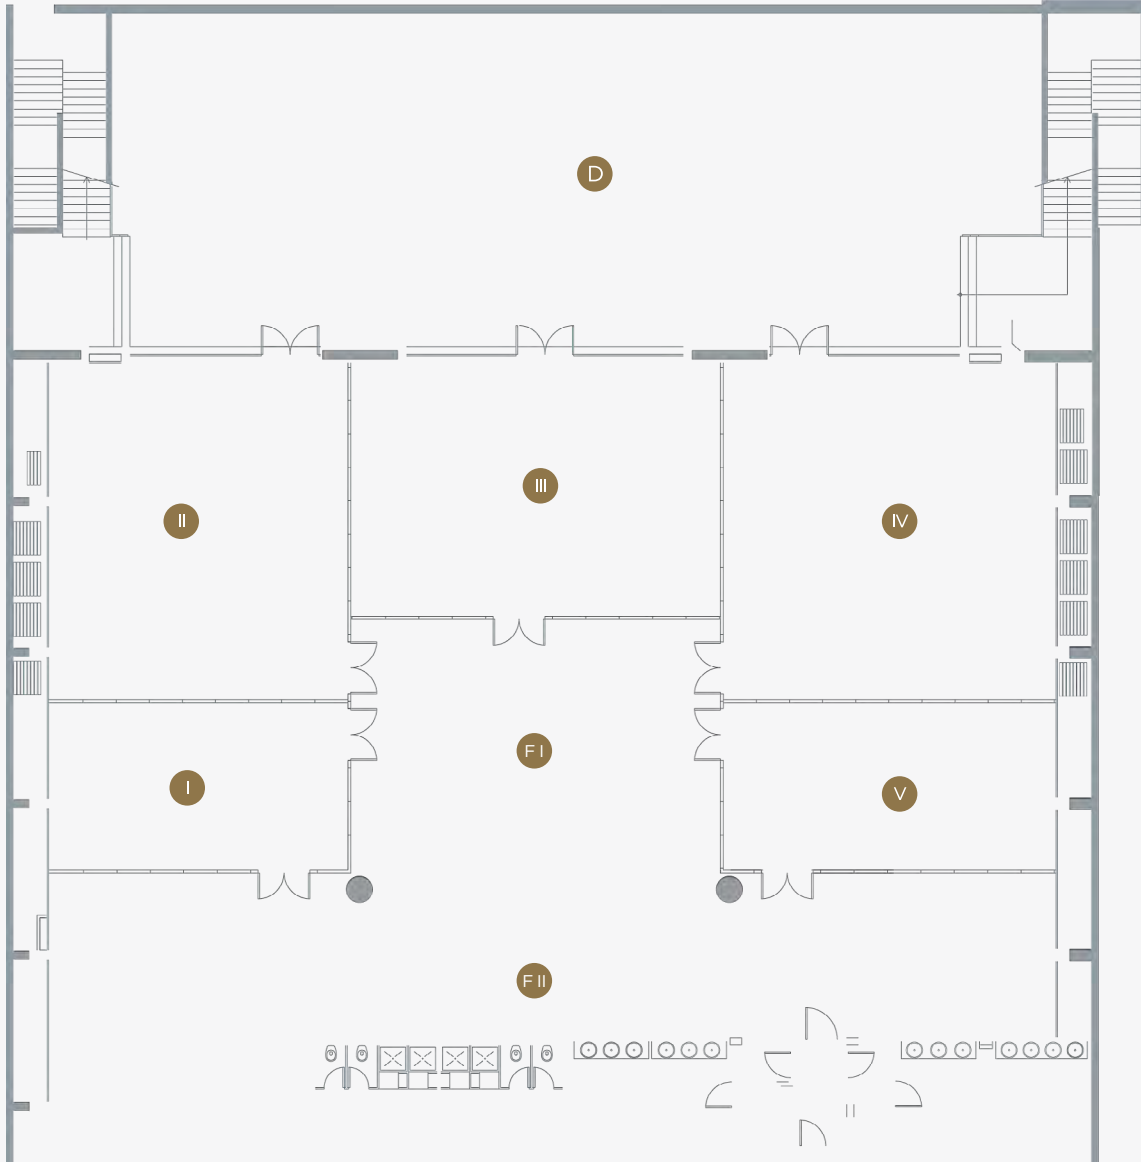

Digital signage

Exclusive area for secretarial services

_ ATLANTIC ROOM IN CLASSROOM

_ FOYER | DETAIL

_ ATLANTIC ROOM

PACIFIC FLOOR

GENERAL FEATURES

Indoor Total Area
814 sqm