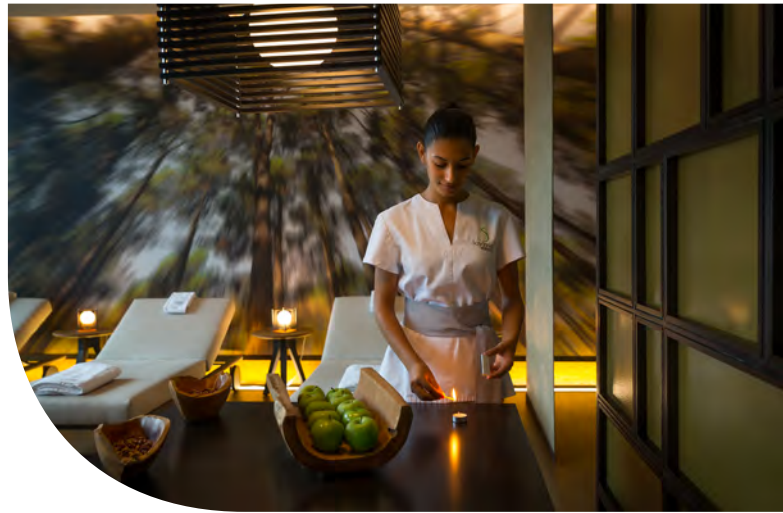

SAYANNA WELLNESS & SPA

*A HAVEN OF TRANQUILLITY
FOR BODY AND MIND*

At EPIC SANA Algarve, SAYANNA is the perfect place to relax and take care of body and mind, with a SPA that gives meaning to the concept "Health through Water".

A place where you can enjoy a massage, relax, revitalize and rejuvenate your body and also to enjoy a dynamic vitality pool with water cascades, sauna, steam room and ice fountain.

_ SAYANNA

- 4 Treatment rooms
- 1 Couple VIP Suite
- 1 Couple VIP massage pavilion with private garden and jacuzzi
- 1 exterior massage tent
- Vichy Shower
- Sauna
- Steam room
- Relaxing pool
- Gym

Wellness Programmes:

- SAYANNA Reshape Retreat (7 nights)
- SAYANNA Body & Soul Detox Retreat (7 nights)
- SAYANNA De-Stress Retreat (7 nights)
- SAYANNA Stressless Mindfulness Retreat
- SAYANNA Yoga Retreat (5 nights)
- SAYANNA Yoga Escape
- SAYANNA Active Escape
- SAYANNA Retreat à la Carte

**Available
Services_**