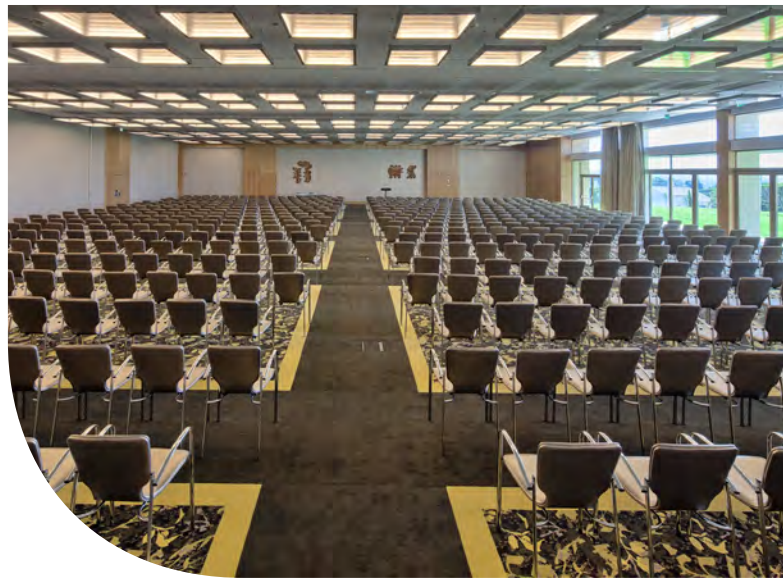

CONFERENCE CENTRE

SOLUTIONS FOR ANY REQUIREMENT

With a fully dedicated team to your event, EPIC SANA Algarve promises to turn your event into an unforgettable moment.

EPIC SANA Algarve has several spaces for events and meetings, with a total area of 2848 sqm.

The rooms are characterized by their flexibility and quality of equipment, enabling various types of events to be hosted such as congresses, cocktails, exhibitions... Your imagination is the only limit.

_ ATLANTIC ROOM

Audiovisual material

(Projectors of several lumens)
Projection screens, Speakers,
UPS protected sockets,
Several voice and data connections,
single and three-phase connections

Access for people with reduced mobility

Natural light

Air-Conditioning rooms

Coffee Station, Coffee Break, Cocktail,
Set menus and Buffets

Access to free Wi-Fi

Electronic Blackouts

Sound and lighting control

Features
& Services_