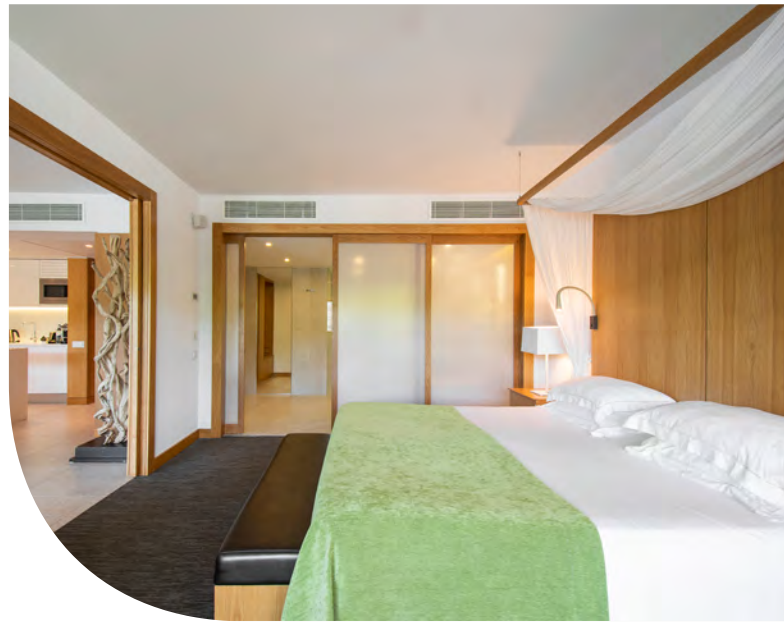

24 / GARDEN DELUXE SUITES (73 - 175sqm)

43 / RESORT SUITES (38 - 79sqm)

- 40-inch LED screen
- 40 digital channels and Video on demand (Vod)
- Free Wi-Fi internet access
- Personalised sound system via cable or Bluetooth
- Direct dial telephone with voice mail
- Air conditioning
- Minibar
- Nespresso coffee machine
- Iron and ironing board
- Free safe with space for laptop
- Hair dryer
- Make-up mirror
- Bathrobes and slippers
- Aromatherapy Amenities
- Press Reader