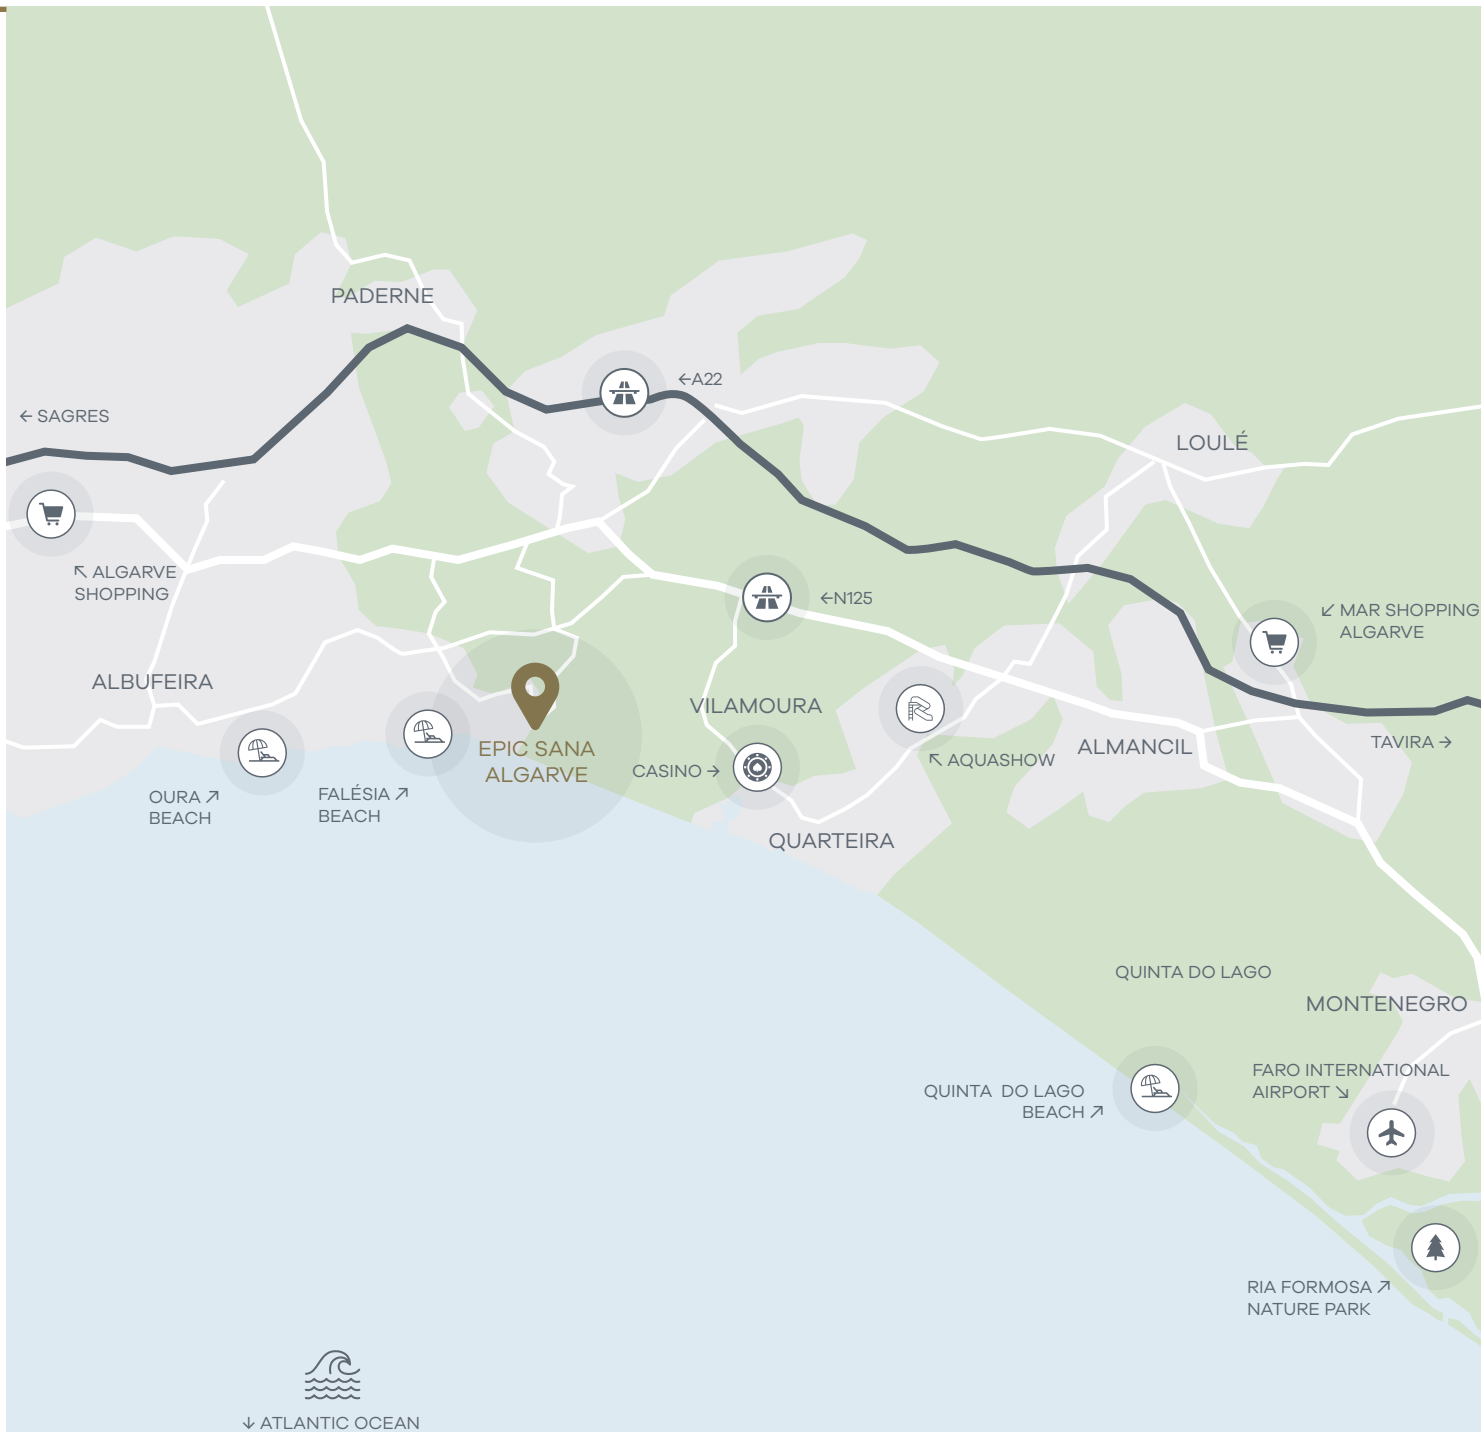

IT IS NOT JUST
ANOTHER RESORT.
IT IS THE ALGARVE
AT ITS BEST.

WELCOME TO EPIC SANA ALGARVE

The EPIC SANA Algarve, located in Falésia Beach, is surrounded by 8 hectares of pine forest and green areas.

LEISURE AND ENTERTAINMENT

Albufeira (centre): 7km | Vilamoura: 7km

Faro International Airport: 37 km

Lisbon International Airport: 250 km

Surrounding areas _

EPIC SANA ALGARVE ON THE MAP

IMPORTANT REFERENCE POINTS
ON THE ALGARVIAN COASTLINE