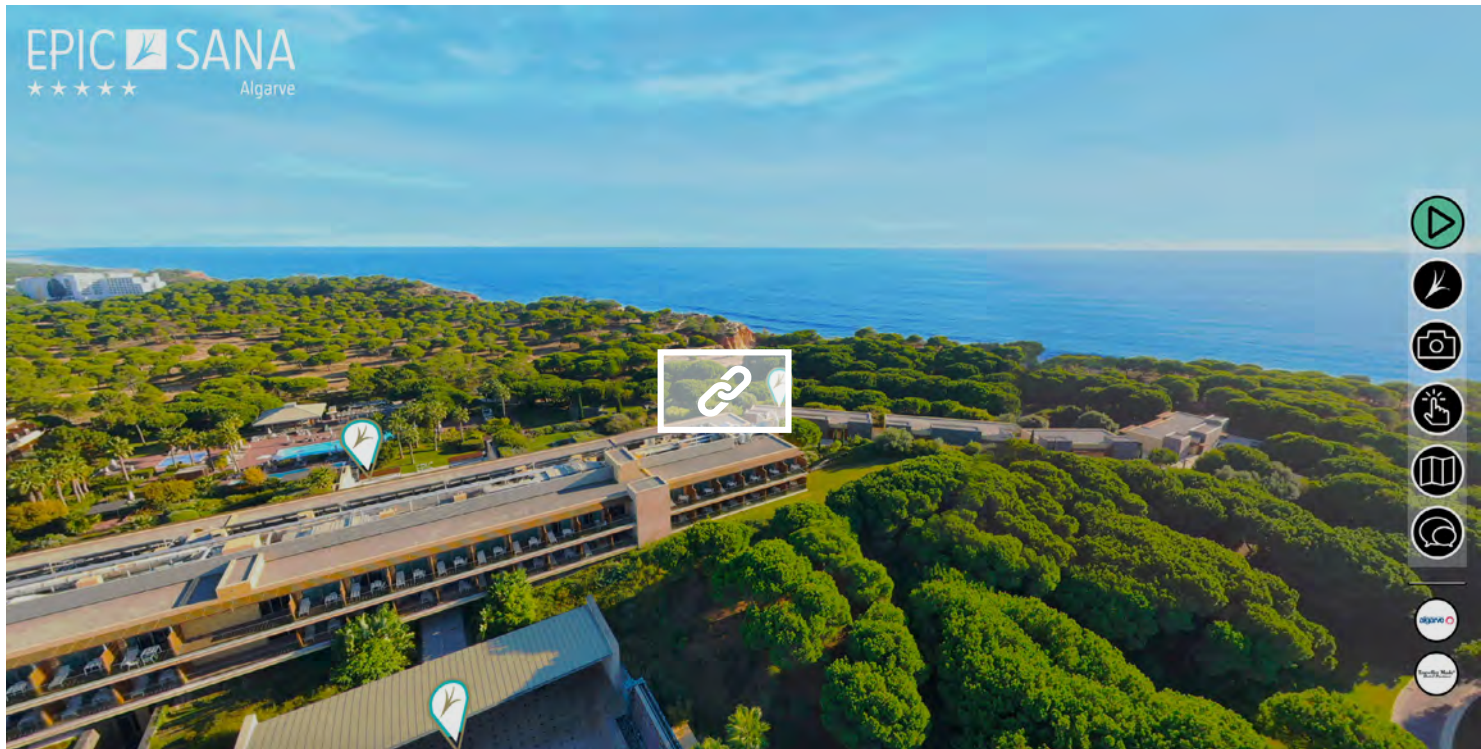

IT IS NOT JUST
ANOTHER RESORT.
IT IS THE ALGARVE
AT ITS BEST.

WELCOME TO EPIC SANA ALGARVE

The EPIC SANA Algarve, located in Falésia Beach, is surrounded by 8 hectares of pine forest and green areas.

LEISURE AND ENTERTAINMENT

*EVERYTHING TO GIVE YOU
AN EPIC ACCOMODATION*

The excellent location at Falésia Beach, in Albufeira, along with the harmony of the surrounding green spaces make the EPIC SANA Algarve Hotel perfect for unique moments of leisure, romance or well-being.

If you want to enjoy a truly memorable experience in the Algarve, EPIC SANA Algarve Hotel is the starting point. We are waiting for you!

- 3 Outdoor swimming pools for adults
- 2 Children's outdoor pools
- Heated indoor pool
- Poolside bar service
- Garage and parking
- Little Stars Kid's Club with Playground (seasonal)
- Multi-sports field (Tennis & Volleyball)
- Car rental
- 24-hour Medical Assistance (on request)
- Laundry / Dry Cleaning
- Room Service 24h
- Free Wi-Fi

**Services
& Hotel Facilities_**

_ LOBBY

_ RECEPTION

_ VIRTUAL TOUR

PRIME LOCATION

*TRUE LUXURY IN A LUXURIANT PINE FOREST,
WITH DIRECT ACCESS TO THE BEACH*

The prime location allows a direct, quick and convenient access to the beach. The wide wooded and gardened areas invite you for a walk throughout the different leisure areas available in the resort, always with the cliff as a backdrop.