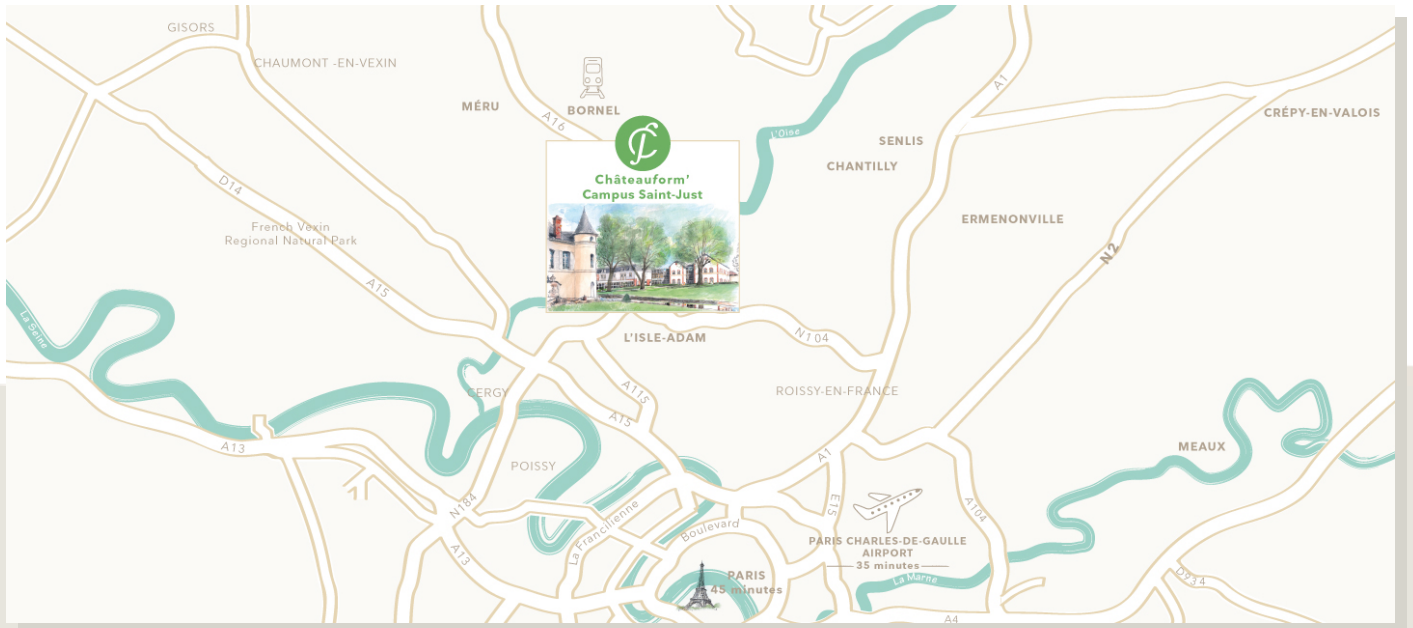

Focus on ... Getting there

By car
only 35 minutes from Paris and 30 minutes from Charles de Gaulle airport

By train
5 minutes from Bornel-Belle-Eglise TER station
45 minutes from Paris Gare du Nord

By plane
30 minutes from Paris Charles de Gaulle airport and Beauvais-Tillé airport

Campus
Châteaufort'
Campus Saint Just

Address
Campus Saint-Just
17 rue Nationale
60540 Belle-Eglise

Download the map >

My advisor : +44 203 865 3707

Printed from the website www.chateaufort.com - All rights reserved 2015 - Info and photographs are not contractual