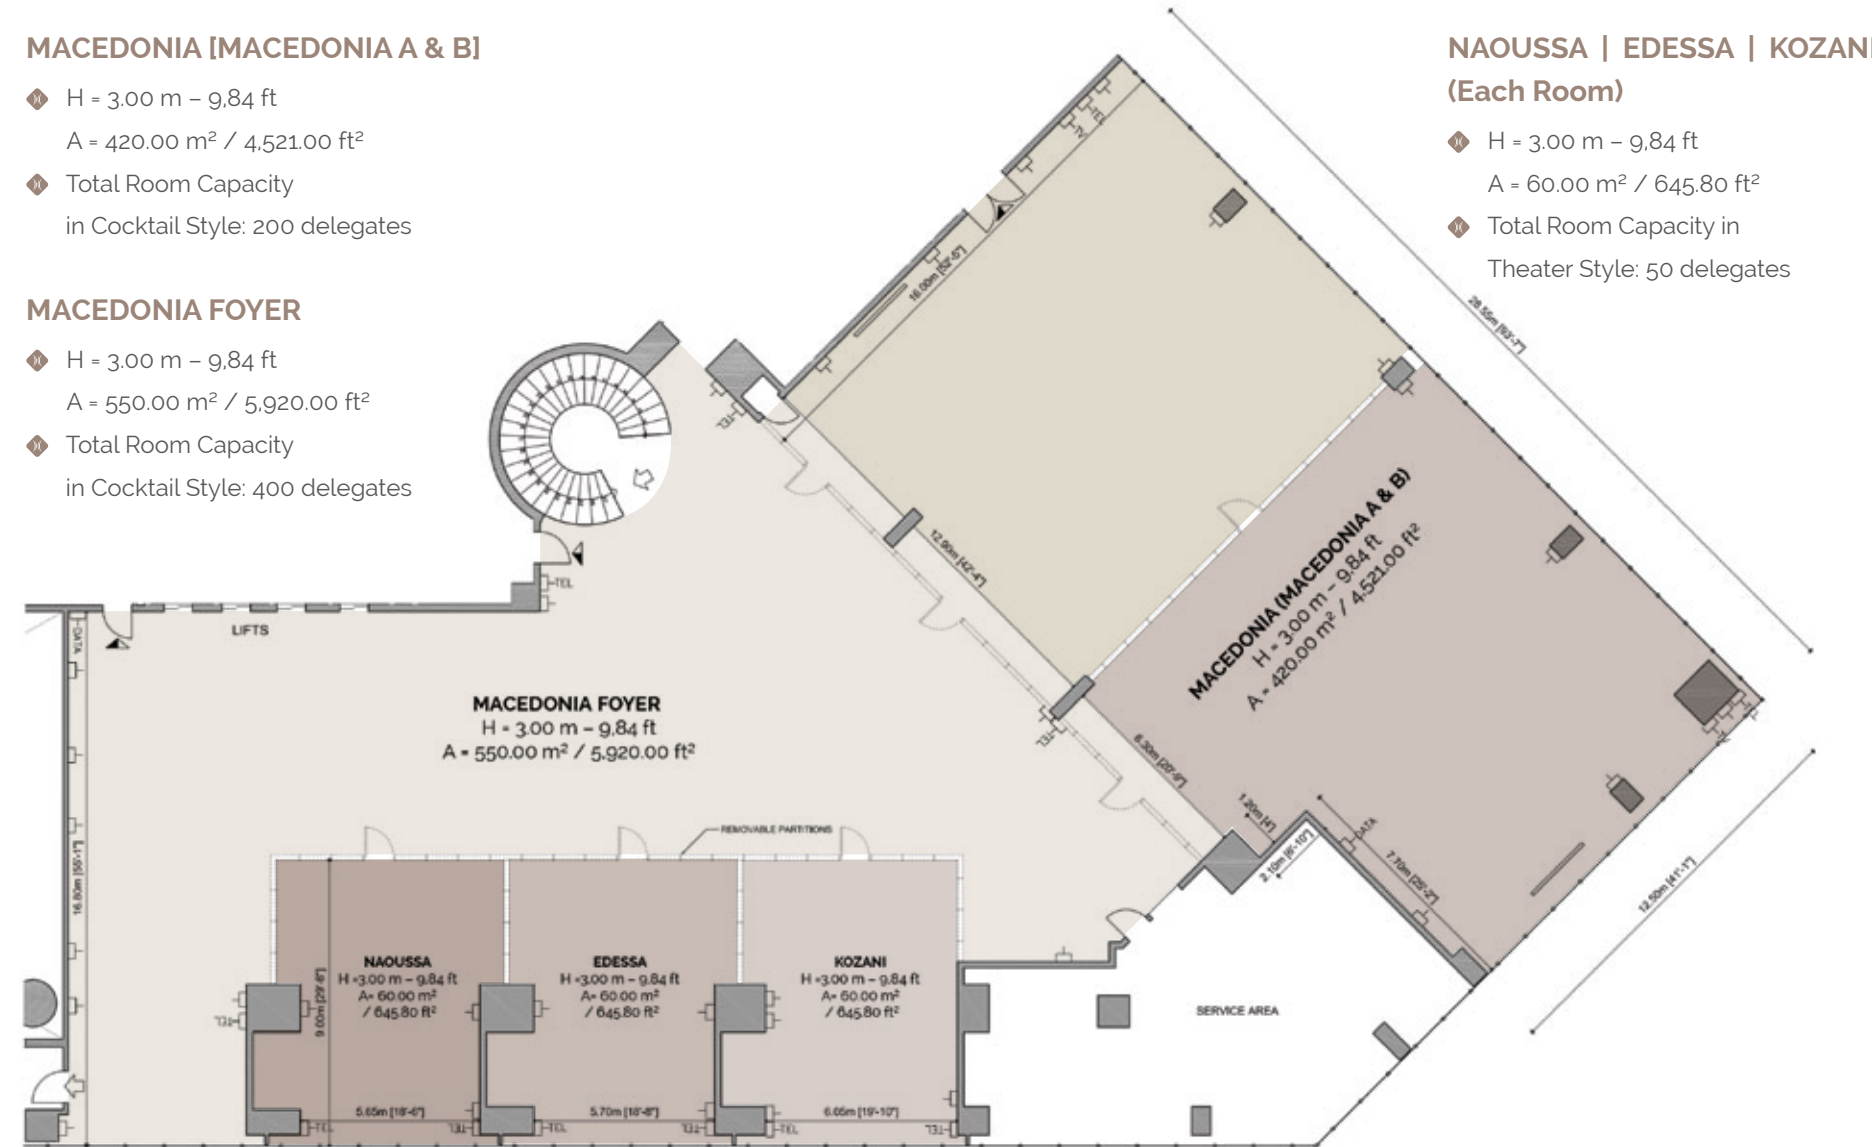

MEZZANINE FLOOR

Total Floor Capacity: 2.120 m² / 2.535 yd²

MACEDONIA [MACEDONIA A & B]

- H = 3.00 m – 9.84 ft
- A = 420.00 m² / 4,521.00 ft²
- Total Room Capacity in Cocktail Style: 200 delegates

MACEDONIA FOYER

- H = 3.00 m – 9.84 ft
- A = 550.00 m² / 5,920.00 ft²
- Total Room Capacity in Cocktail Style: 400 delegates