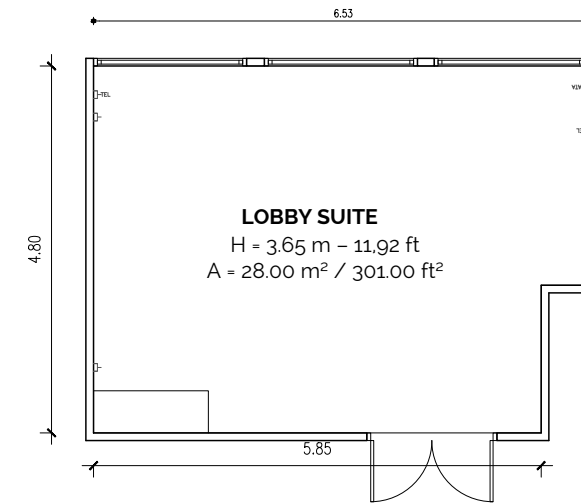

## ATHENS VIEW HALL

- H = 3.00 m – 9.84 ft  
A = 300.00 m<sup>2</sup> / 3,229.00 ft<sup>2</sup>
- Total Room Capacity  
in Theater Style: 300 delegates

## MACEDONIA FOYER

- H = 3.00 m – 9.84 ft  
A = 200.00 m<sup>2</sup> / 2,153.00 ft<sup>2</sup>
- Total Room Capacity  
in Theater Style: 220 delegates

### LOCATED ON THE LOBBY LEVEL

- H = 3.65 m – 11.92 ft  
A = 28.00 m<sup>2</sup> / 301.00 ft<sup>2</sup>
- Total Room Capacity in Cocktail Style:  
20 delegates