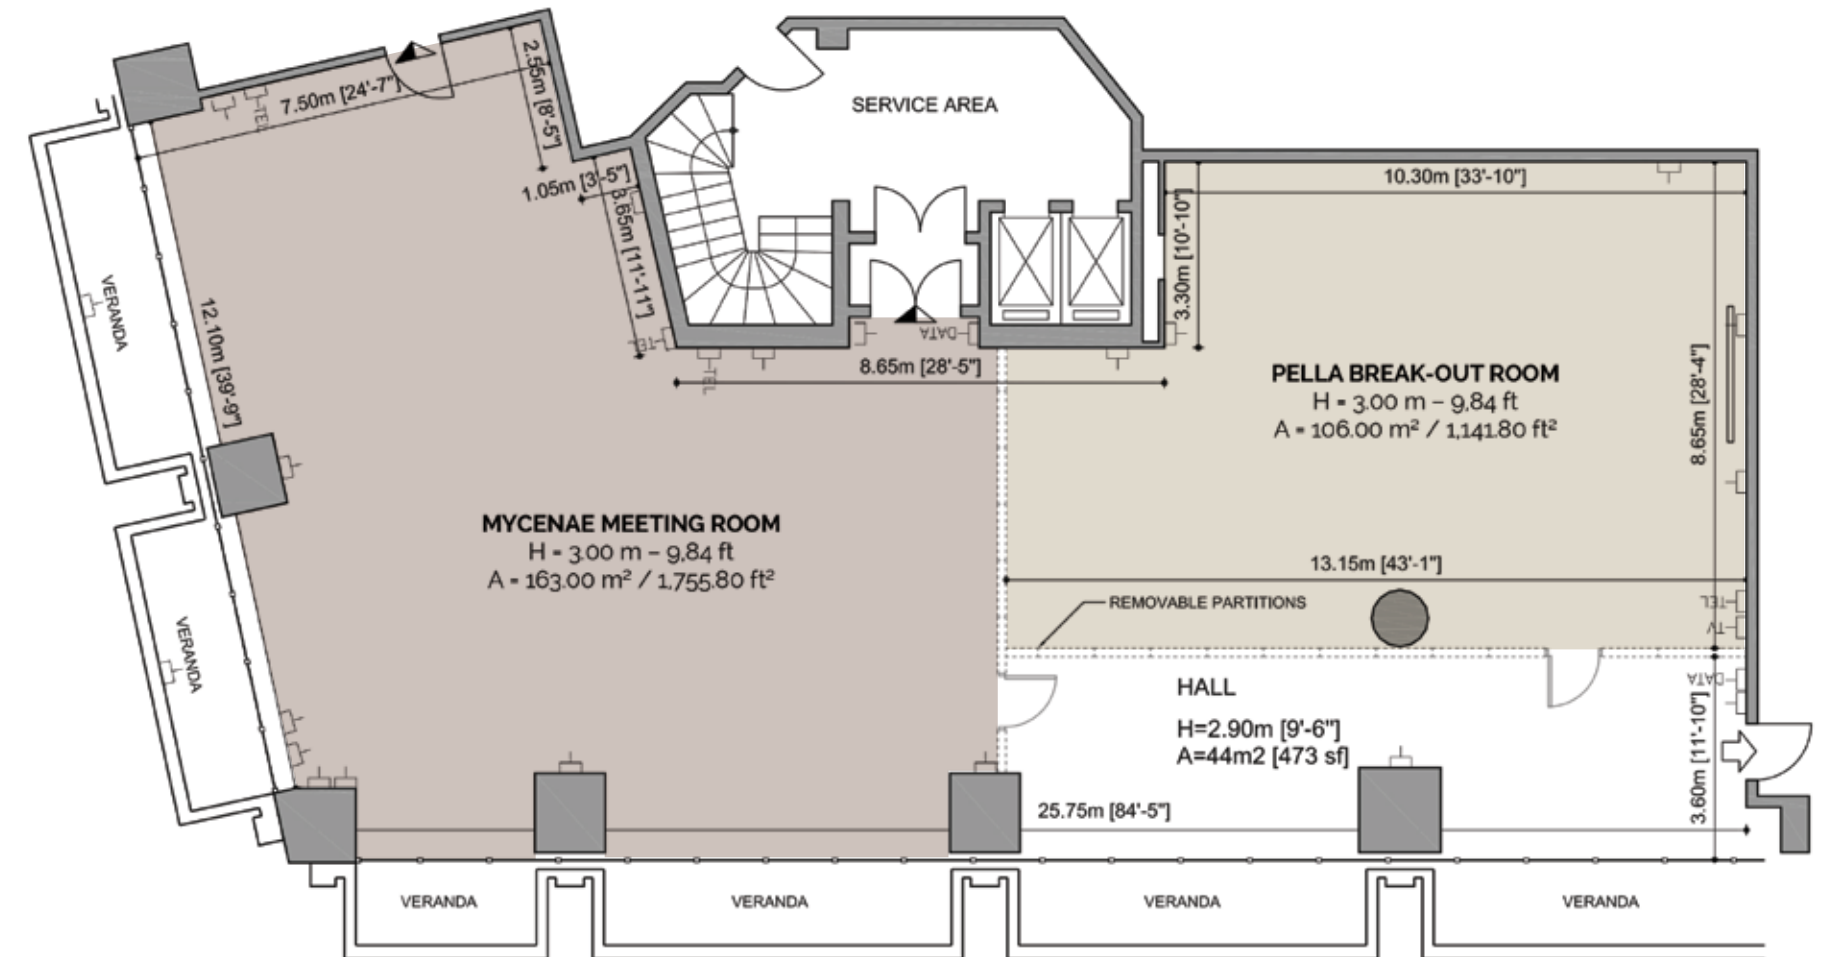

MYCENAE MEETING ROOM

- H = 3.00 m – 9.84 ft
- A = 163.00 m² / 1,755.80 ft²
- Total Room Capacity in Theater Style: 140 delegates