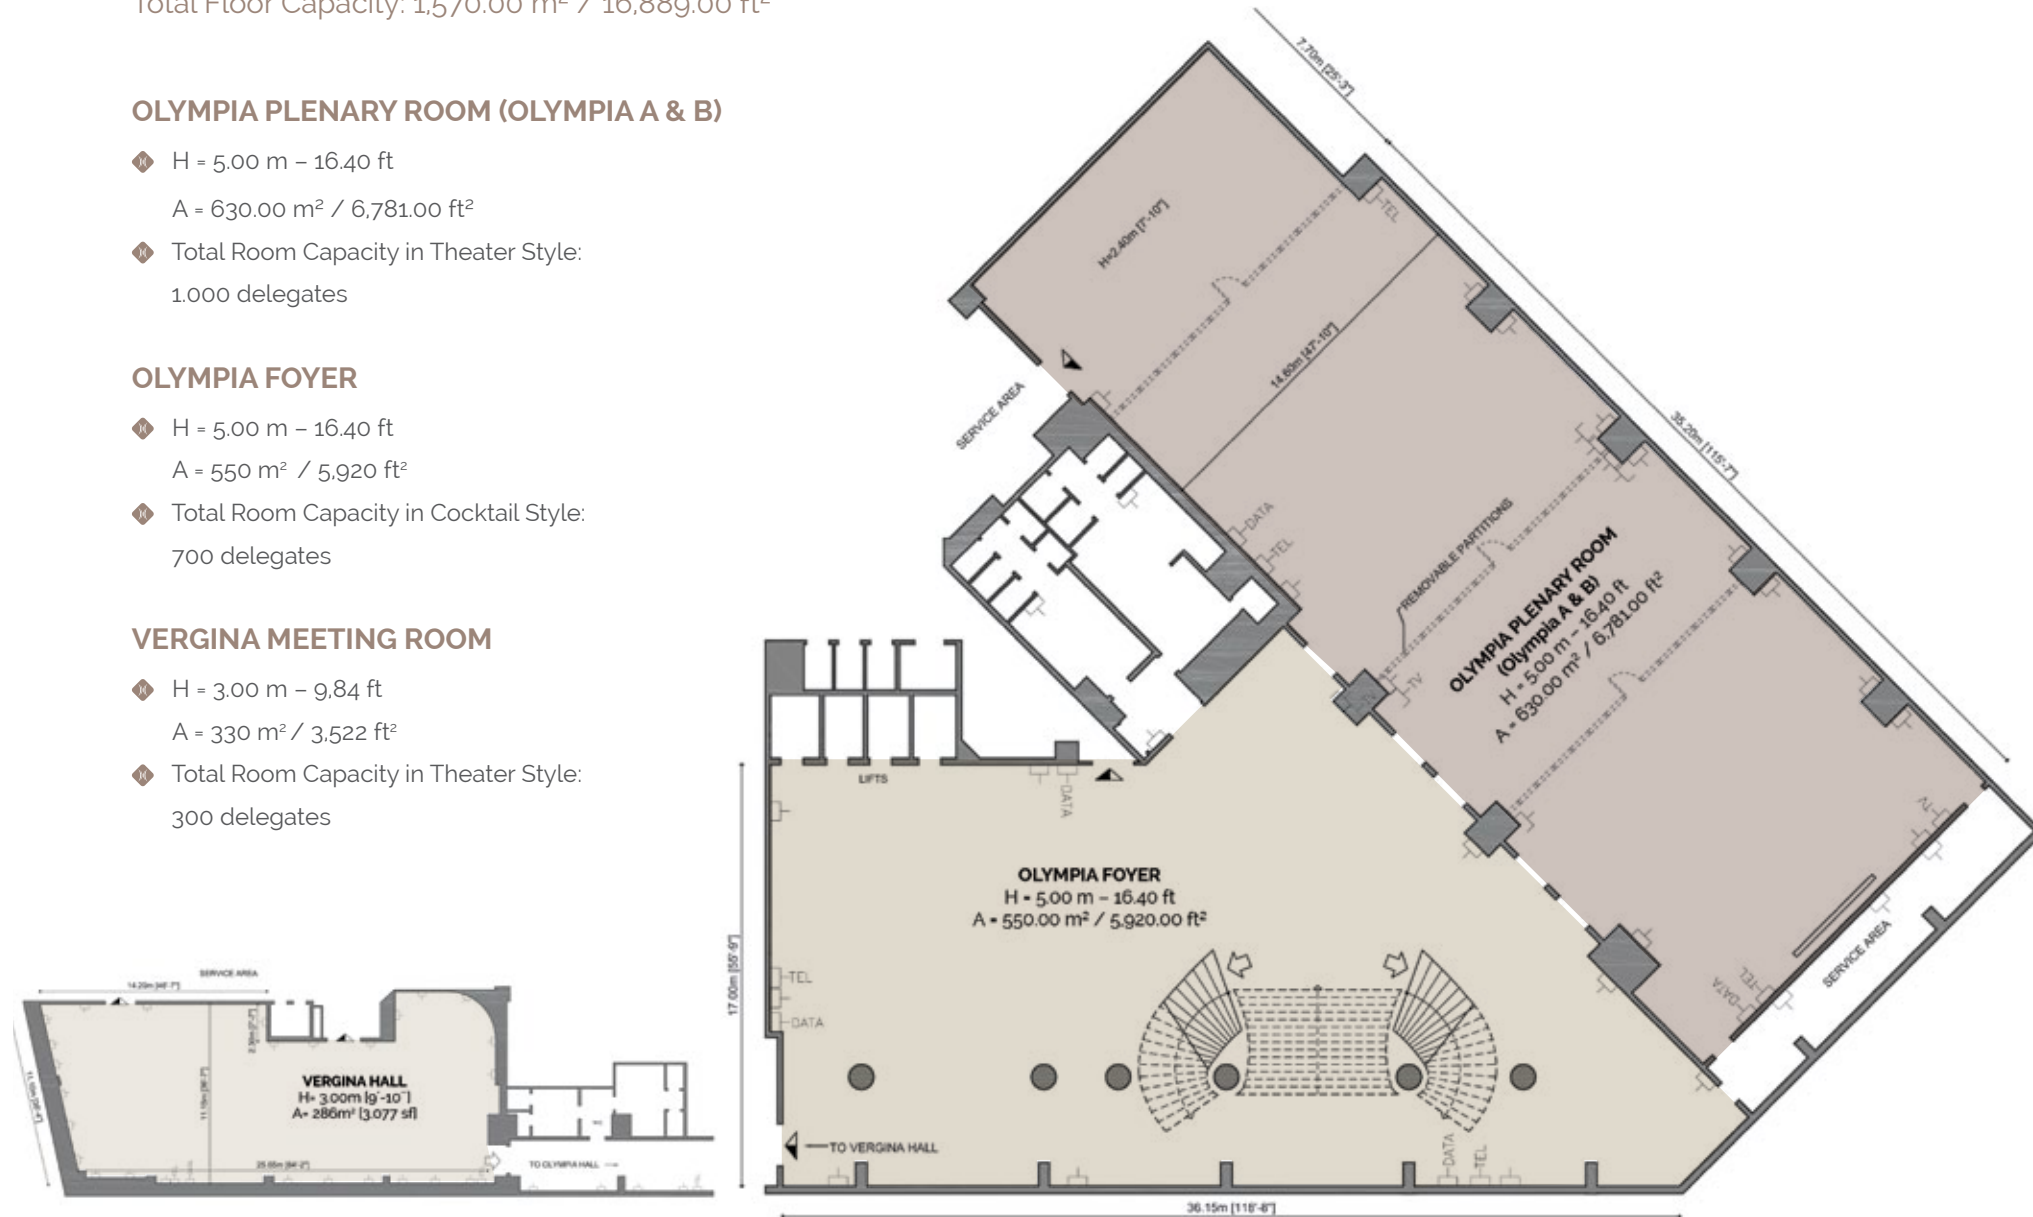

LOWER GROUND FLOOR

Total Floor Capacity: 1,570.00 m² / 16,889.00 ft²

OLYMPIA PLENARY ROOM (OLYMPIA A & B)

- H = 5.00 m - 16.40 ft
- A = 630.00 m² / 6,781.00 ft²
- Total Room Capacity in Theater Style: 1,000 delegates

OLYMPIA FOYER

- H = 5.00 m - 16.40 ft
- A = 550 m² / 5,920 ft²
- Total Room Capacity in Cocktail Style: 700 delegates

VERGINA MEETING ROOM

- H = 3.00 m - 9.84 ft
- A = 330 m² / 3,522 ft²
- Total Room Capacity in Theater Style: 300 delegates