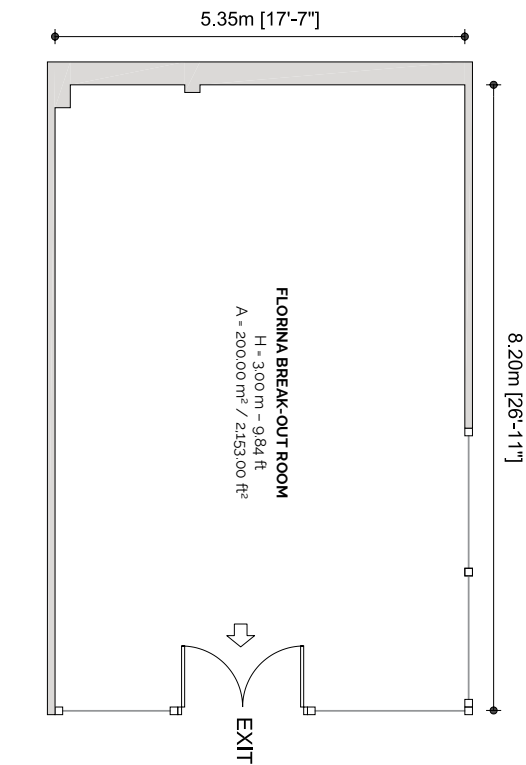

## ATHENS VIEW HALL

- H = 3.00 m – 9.84 ft  
A = 300.00 m<sup>2</sup> / 3,229.00 ft<sup>2</sup>
- Total Room Capacity  
in Theater Style: 300 delegates

### LOCATED ON THE LOBBY LEVEL

- H = 3.65 m – 11.92 ft  
A = 28.00 m<sup>2</sup> / 301.00 ft<sup>2</sup>
- Total Room Capacity in Cocktail Style:  
20 delegates

### LOCATED ON THE LOBBY LEVEL

- H = 3.65 m – 11.92 ft  
A = 200.00 m<sup>2</sup> / 2,153.00 ft<sup>2</sup>
- Total Room Capacity in Theater Style:  
50 delegates