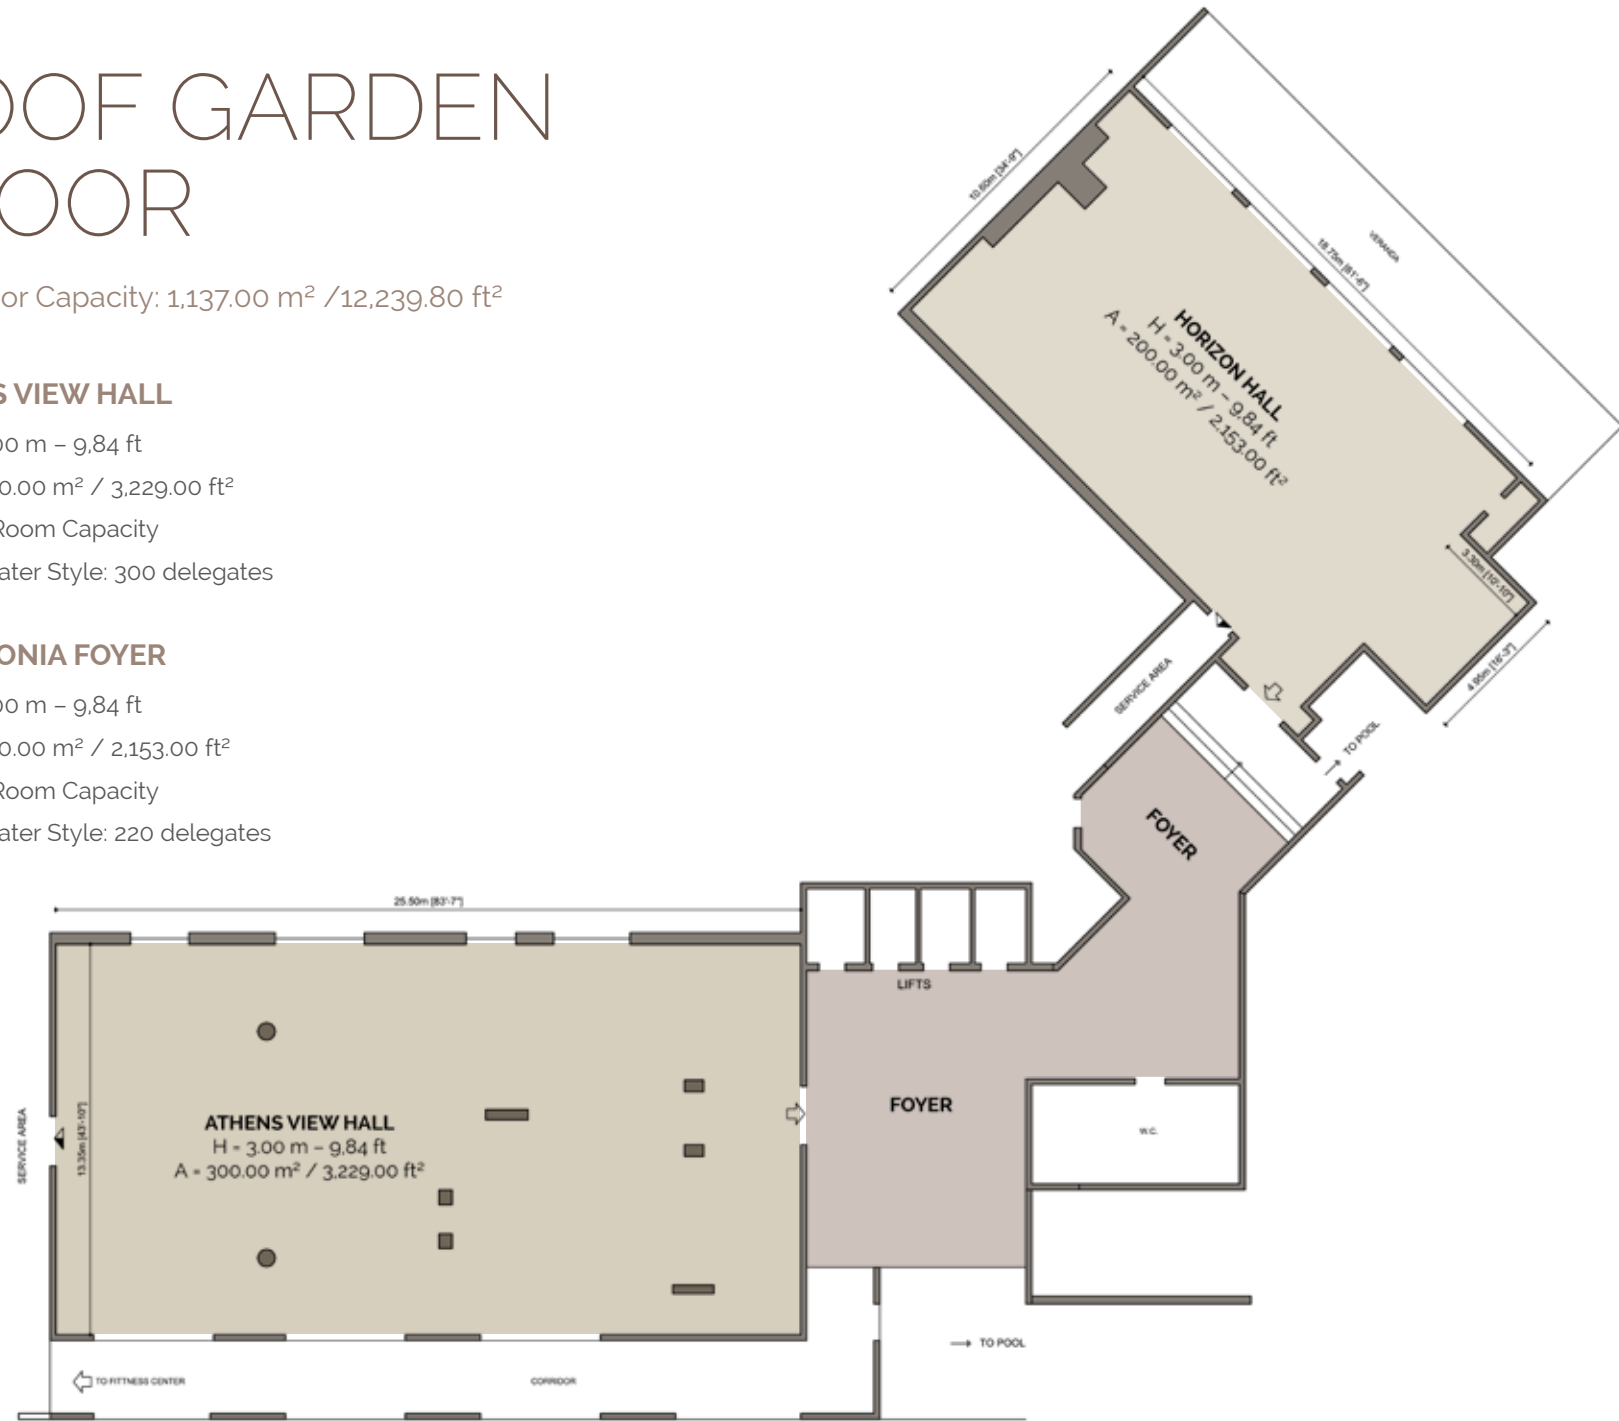

ROOF GARDEN FLOOR

Total Floor Capacity: 1,137.00 m² / 12,239.80 ft²

ATHENS VIEW HALL

- H = 3.00 m – 9.84 ft
  A = 300.00 m² / 3,229.00 ft²
- Total Room Capacity
  in Theater Style: 300 delegates

MACEDONIA FOYER

- H = 3.00 m – 9.84 ft
  A = 200.00 m² / 2,153.00 ft²
- Total Room Capacity
  in Theater Style: 220 delegates