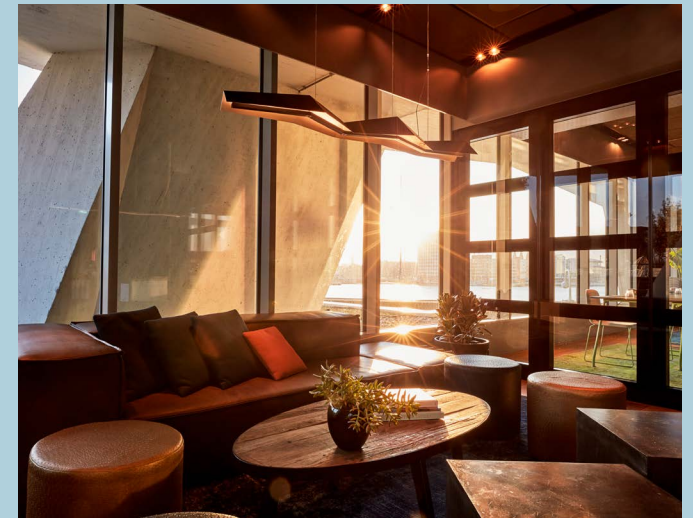

32

EYES TOWARDS YOUR
PRESENTATION IN
CLASSROOM SETTING

85

DELEGATES IN
THEATRE STYLE

SET UP 1

PEOPLE	
THEATRE	36
BOARDROOM	18
U-SHAPE	20
CLASSROOM	20
CABARET	20
RECEPTIONS	40
(WITH FOYER 100)	
SIZE	
LxWxH	10x5x3
SQM	50

ALL STUDIOS

THE DECK, THE STUDIOS AND BEERGARDEN CAN BE MERGED INTO ONE LARGE SPACE.	
-	
150 PEOPLE (WITH FOYER 210)	
SIZE	
SQM	220

EAT & DRINK

In the foyer, you'll find cookies, sweets, healthy bars, nibbles and a fridge filled with drinks. When it's time to eat, we can hook you up with a menu from THE BUTCHER Social Club. Our in-house destination for those four important "Bs" (burger, booze, beer, breakfast).