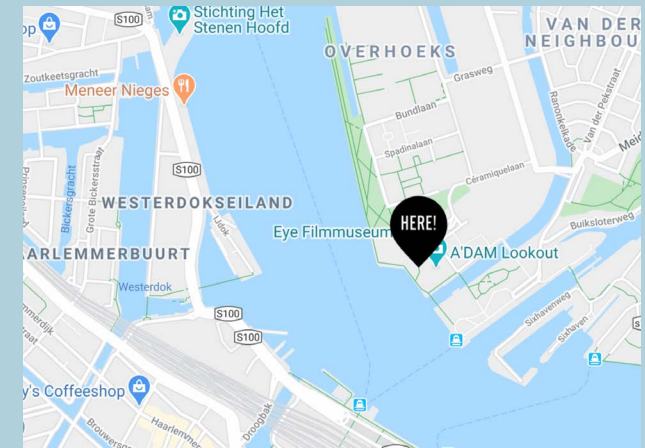

SET UP 1

PEOPLE	
THEATRE	36
BOARDROOM	18
U-SHAPE	20
CLASSROOM	20
CABARET	20
RECEPTIONS	40
(WITH FOYER 100)	
SIZE	
LxWxH	10x5x3
SQM	50

SET UP 2

PEOPLE	
THEATRE	50
BOARDROOM	22
U-SHAPE	23
CLASSROOM	20
CABARET	23
RECEPTION	50
SIZE	
LxWxH	11x5x3
SQM	55

SET UP 2+

PEOPLE	
THEATRE	85
BOARDROOM	38
U-SHAPE	38
CLASSROOM	32
CABARET	43
RECEPTION	90
SIZE	
LxWxH	14.8x5x3
SQM	74

SET UP 3

PEOPLE	
THEATRE	21
BOARDROOM	12
U-SHAPE	12
CLASSROOM	8
CABARET	14
RECEPTION	20
SIZE	
LxWxH	5.5x5x3
SQM	27.5

SET UP 3+

PEOPLE	
THEATRE	49
BOARDROOM	28
U-SHAPE	28
CLASSROOM	20
CABARET	28
RECEPTION	50
SIZE	
LxWxH	11x5x3
SQM	55

ALL STUDIOS

THE DECK, THE STUDIOS AND BEERGARDEN CAN BE MERGED INTO ONE LARGE SPACE.	
-	
150 PEOPLE (WITH FOYER 210)	
SIZE	
SQM	220

EAT & DRINK

In the foyer, you'll find cookies, sweets, healthy bars, nibbles and a fridge filled with drinks. When it's time to eat, we can hook you up with a menu from THE BUTCHER Social Club. Our in-house destination for those four important "Bs" (burger, booze, beer, breakfast).

EQUIPMENT

The Studios are packed with all the essentials you need, like a flat screen television and beamers. Just connect your mobile device, MacBook or iPad to the system for a presentation or video conference.

LOCATION

Sir Adam has a bold presence in Amsterdam's A'dam Toren. It resonates with the vibrant energy of the building's other occupants, such as MassiveMusic, ID&T and Gibson. It's close to Central Station and overlooking the IJ-river.

CONTACT

+31 (0)20 710 72 31
meetings@sirhotels.com

SIRHOTELS.COM

Overhoeksplein 7,
1031KS Amsterdam

CENTRAL TRAIN STATION 0.5 km / 10min
ROYAL PALACE 2km / 15min
SCHIPOL AIRPORT 27km / 30min