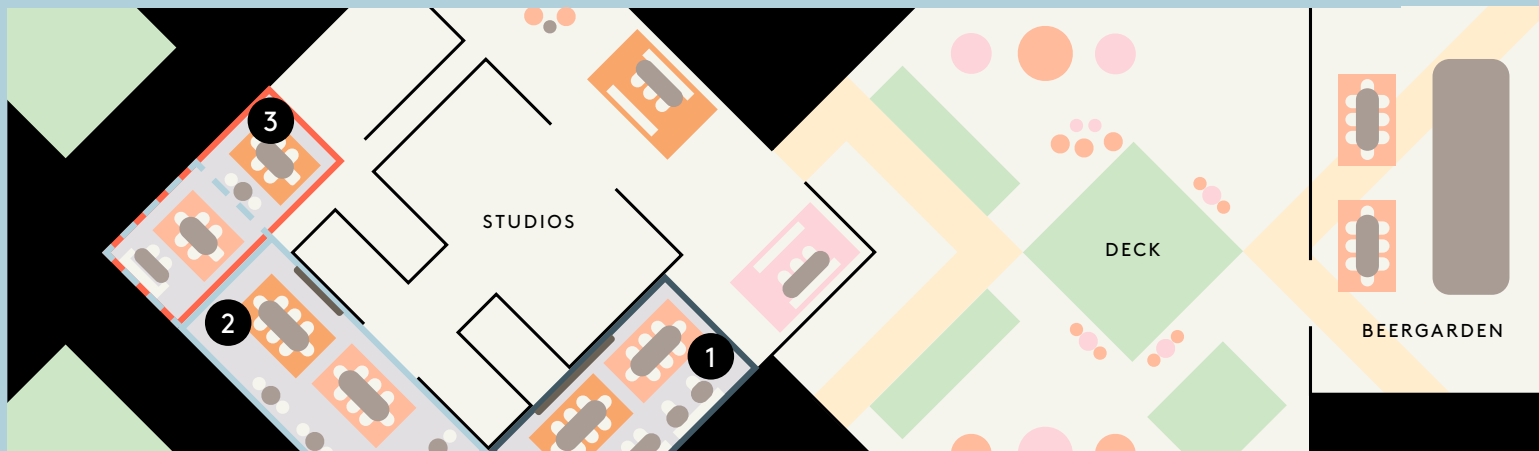

SET UP 1		SET UP 2		SET UP 2+		SET UP 3		SET UP 3+	
PEOPLE		PEOPLE		PEOPLE		PEOPLE		PEOPLE	
THEATRE	12	THEATRE	12	THEATRE	24	THEATRE	6	THEATRE	12
CIRCLE/LIVINGROOM	8	CIRCLE/LIVINGROOM	8	CIRCLE/LIVINGROOM	16	CIRCLE/LIVINGROOM	4	CIRCLE/LIVINGROOM	8
U-SHAPE	6	U-SHAPE	6	U-SHAPE	10	U-SHAPE	3	U-SHAPE	6
CLASSROOM	6	CLASSROOM	6	CLASSROOM	10	CLASSROOM	3	CLASSROOM	6
CABARET	11	CABARET	11	CABARET	17	ZIGZAG U-SHAPE	3	ZIGZAG U-SHAPE	6
ZIGZAG U-SHAPE	7	ZIGZAG U-SHAPE	7	ZIGZAG U-SHAPE	14	ZIGZAG CLASSROOM	6	ZIGZAG CLASSROOM	12
ZIGZAG CLASSROOM	9	ZIGZAG CLASSROOM	9	ZIGZAG CLASSROOM	15				
SIZE		SIZE		SIZE		SIZE		SIZE	
LxWxH	10x5x3	LxWxH	11x5x3	LxWxH	14.8x5x3	LxWxH	5.5x5x3	LxWxH	11x5x3
SQM	50	SQM	55	SQM	74	SQM	27.5	SQM	55

LOCATION

Sir Adam has a bold presence in Amsterdam's A'dam Toren. It resonates with the vibrant energy of the building's other occupants, such as MassiveMusic, ID&T and Gibson. It's close to Central Station and overlooking the IJ-river.

Overhoeksplein 7,
1031KS Amsterdam

CENTRAL TRAIN STATION 0.5 km / 10min

ROYAL PALACE 2km / 15min

SCHIPOL AIRPORT 27km / 30min

EAT & DRINK

In the foyer, you'll find cookies, sweets, healthy bars, nibbles and a fridge filled with drinks. When it's time to eat, we can hook you up with a menu from THE BUTCHER Social Club. Our in-house destination for those four important "Bs" (burger, booze, beer, breakfast).

EQUIPMENT

The Studios are packed with all the essentials you need, like a flat screen television and beamers. Just connect your mobile device, MacBook or iPad to the system for a presentation or video conference.

CONTACT

+31 (0)20 710 72 31
meetings@sirhotels.com

SIRHOTELS.COM