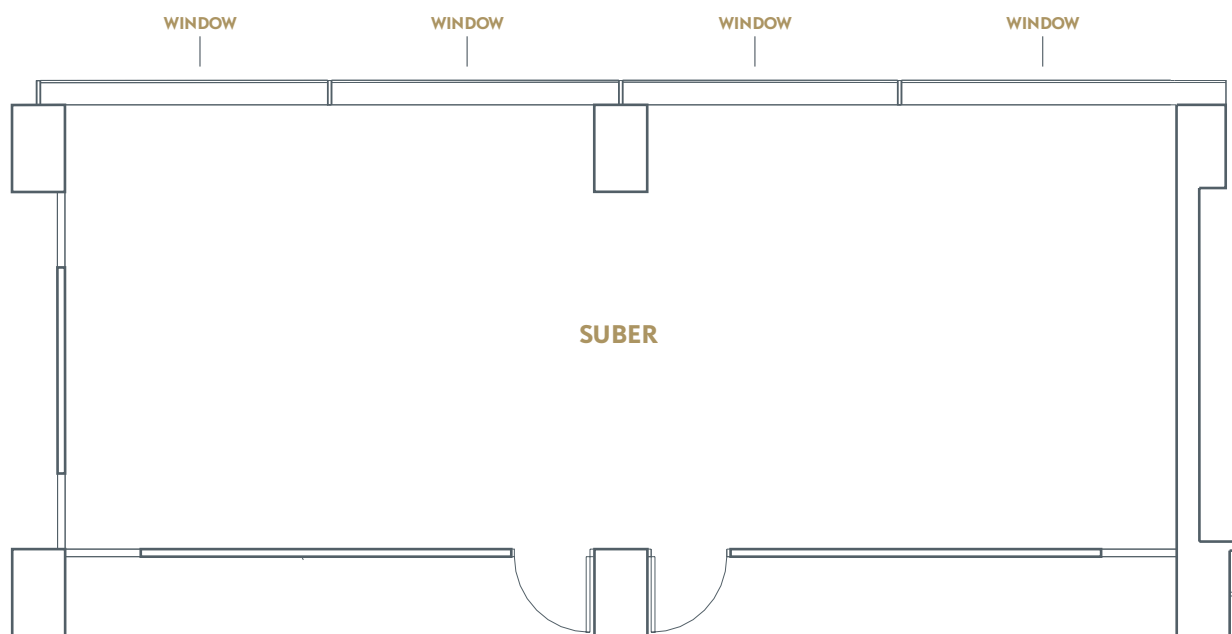

FLOOR 1 . SUBER

DIMENSIONS

Total Area: 83 sqm
Length: 5,8 m
Width: 14,7 m
Height: 3 m

ACCESSES

Number of doors: 2

DOORS

Width: 0,95 m

AIR CONDITIONING AND LIGHTING

Temperature control: Automatic
Natural Daylight: Yes
Blackout: Yes
Sound control: Yes
Lighting control: Yes