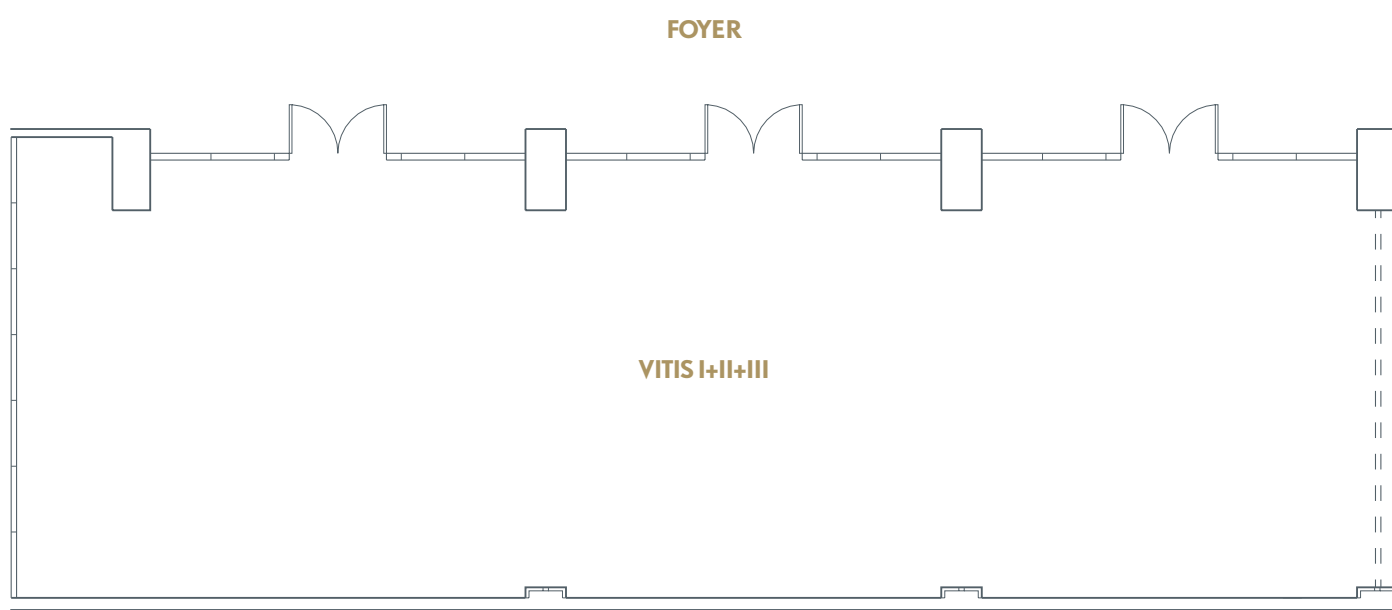

FLOOR -1 . VITIS I+II+III

DIMENSIONS

Total Area: 200 sqm

Length: 8 m

Width: 24,95 m

Height: 4,5 m

ACCESSES

Number of doors: 3

DOORS

Width: 1,7 m

AIR CONDITIONING AND LIGHTING

Temperature control: Automatic

Natural Daylight: No

Blackout: N/A

Sound control: Yes

Lighting control: Yes