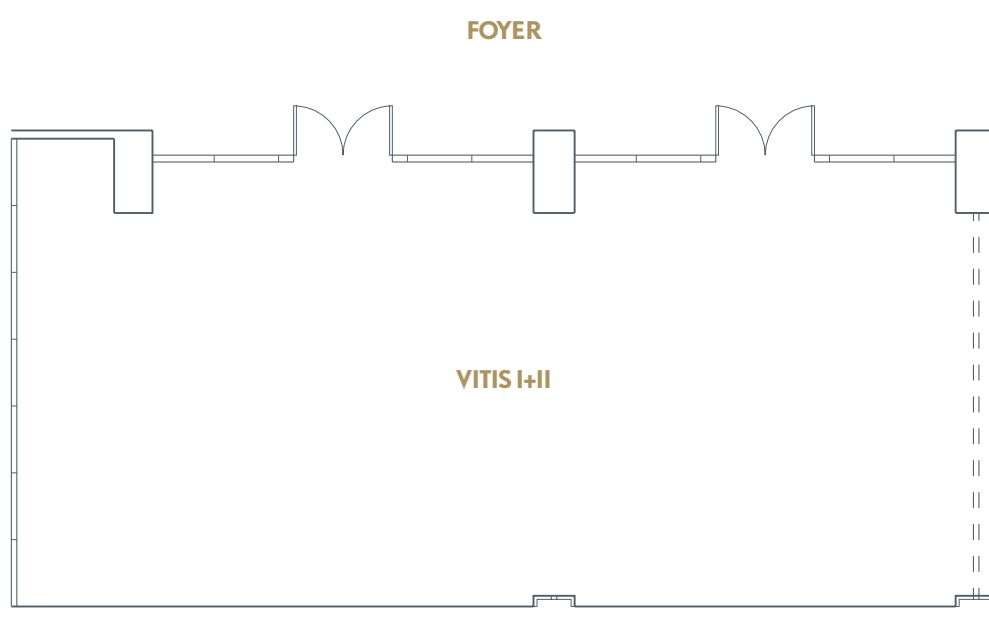

FLOOR -1 . VITIS I+II

DIMENSIONS

Total Area: 139 sqm

Length: 8 m

Width: 17,35 m

Height: 4,5 m

ACCESSES

Number of doors: 2

DOORS

Width: 1,7 m

AIR CONDITIONING AND LIGHTING

Temperature control: Automatic

Natural Daylight: No

Blackout: N/A

Sound control: Yes

Lighting control: Yes