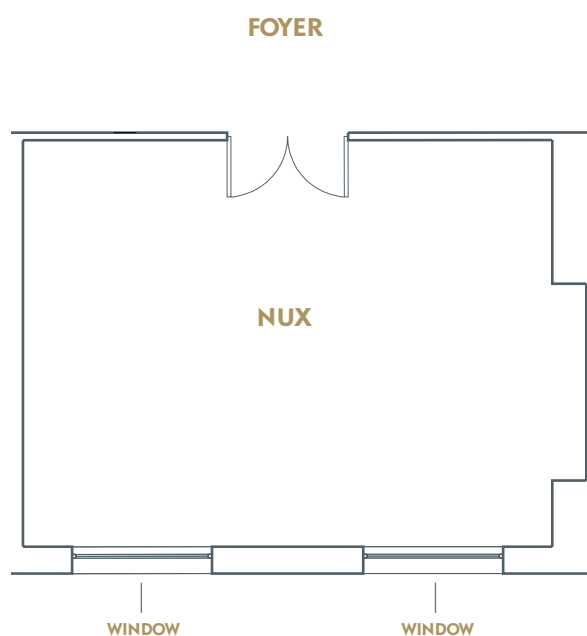

FLOOR 1 . NUX

DIMENSIONS

Total Area: 37 sqm

Length: 5,3 m

Width: 7 m

Height: 3 m

ACCESSES

Number of doors: 1

DOORS

Width: 1,7 m

AIR CONDITIONING AND LIGHTING

Temperature control: Automatic

Natural Daylight: Yes

Blackout: Yes

Sound control: Yes

Lighting control: Yes