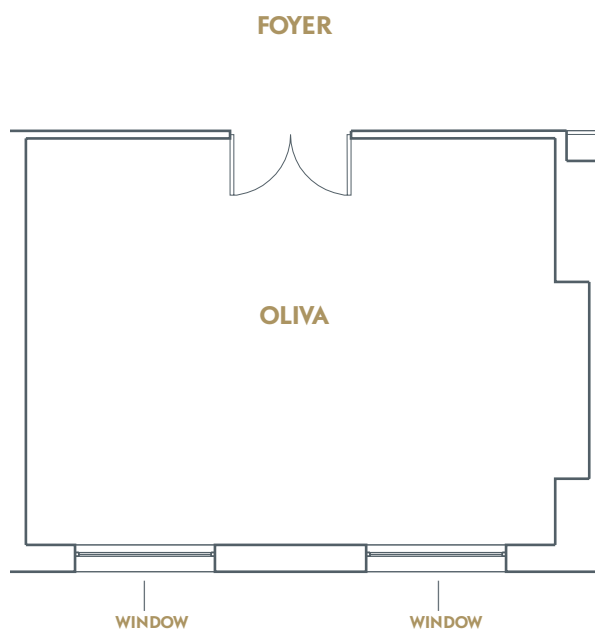

FLOOR 1 . OLIVA

DIMENSIONS

Total Area: 37 sqm
Length: 5,3 m
Width: 7 m
Height: 3 m

ACCESSES

Number of doors: 1

DOORS

Width: 1,7 m

AIR CONDITIONING AND LIGHTING

Temperature control: Automatic
Natural Daylight: Yes
Blackout: Yes
Sound control: Yes
Lighting control: Yes