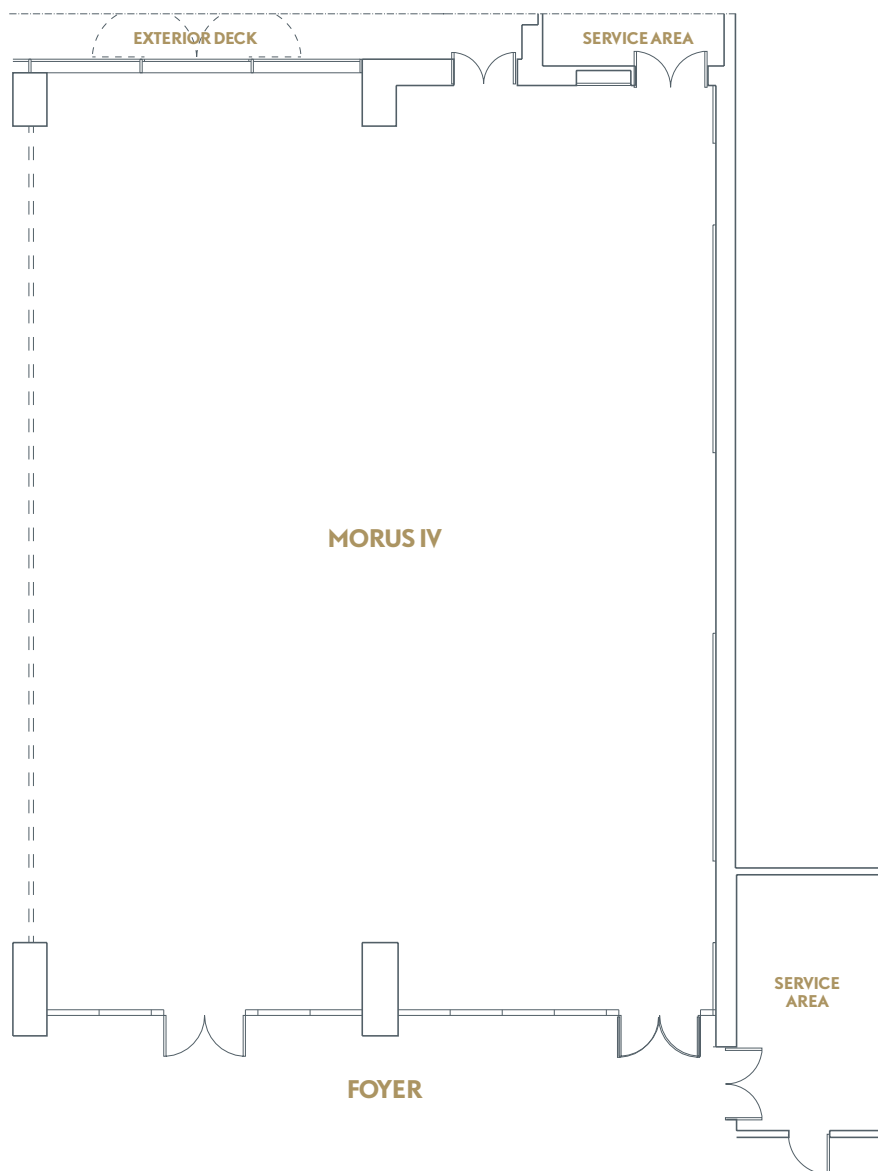

FLOOR -1 . MORUS IV

DIMENSIONS

Total Area: 300 sqm

Length: 20 m

Width: 15 m

Height: 4,5 m

ACCESSES

Number of doors: 4

DOORS

Width: 1,7 m

AIR CONDITIONING AND LIGHTING

Temperature control: Automatic

Natural Daylight: Yes

Blackout: Yes

Sound control: Yes

Lighting control: Yes