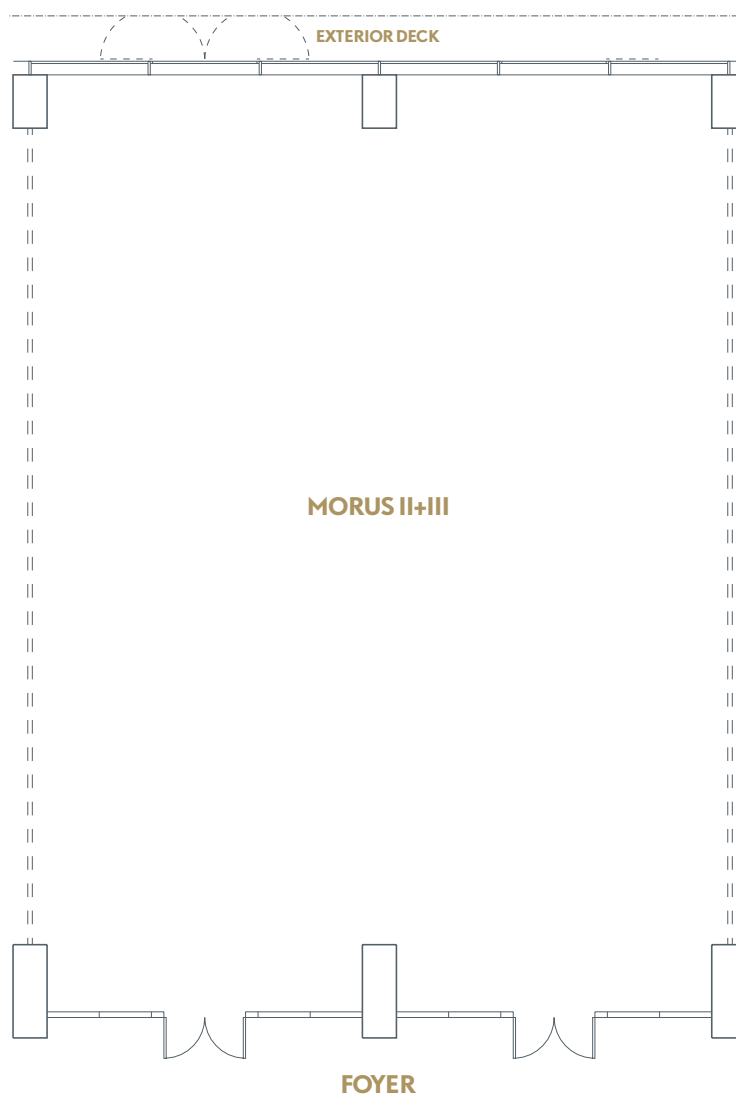

FLOOR -1 . MORUS II+III

DIMENSIONS

Total Area: 304 sqm

Length: 20 m

Width: 15,2 m

Height: 4,5 m

ACCESSES

Number of doors: 4

DOORS

Width: 1,7 m

AIR CONDITIONING AND LIGHTING

Temperature control: Automatic

Natural Daylight: Yes

Blackout: Yes

Sound control: Yes

Lighting control: Yes