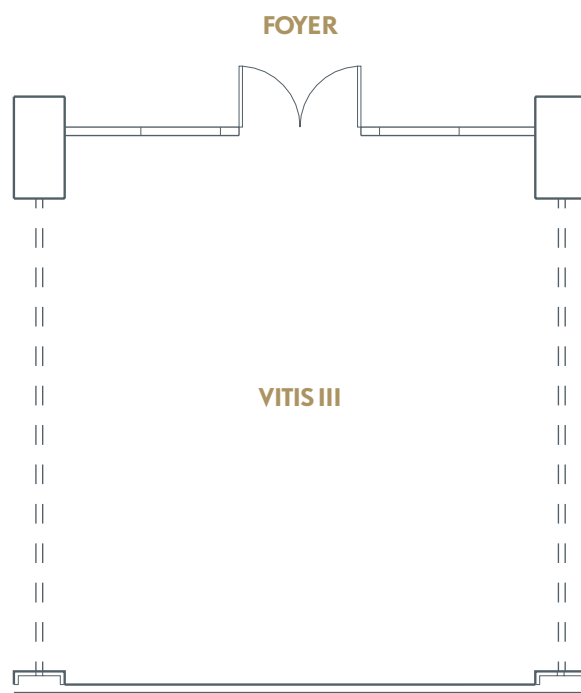

FLOOR -1 . VITIS III

DIMENSIONS

Total Area: 61 sqm
Length: 8 m
Width: 7,6 m
Height: 4,5 m

ACCESSES

Number of doors: 1

DOORS

Width: 1,7 m

AIR CONDITIONING AND LIGHTING

Temperature control: Automatic
Natural Daylight: No
Blackout: N/A
Sound control: Yes
Lighting control: Yes