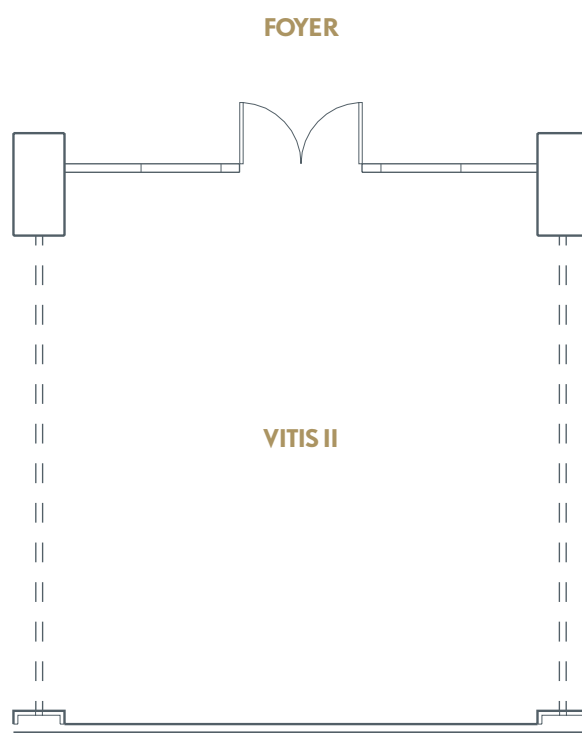

FLOOR -1 . VITIS II

DIMENSIONS

Total Area: 61 sqm

Length: 8 m

Width: 7,6 m

Height: 4,5 m

ACCESSES

Number of doors: 1

DOORS

Width: 1,7 m

AIR CONDITIONING AND LIGHTING

Temperature control: Automatic

Natural Daylight: No

Blackout: N/A

Sound control: Yes

Lighting control: Yes