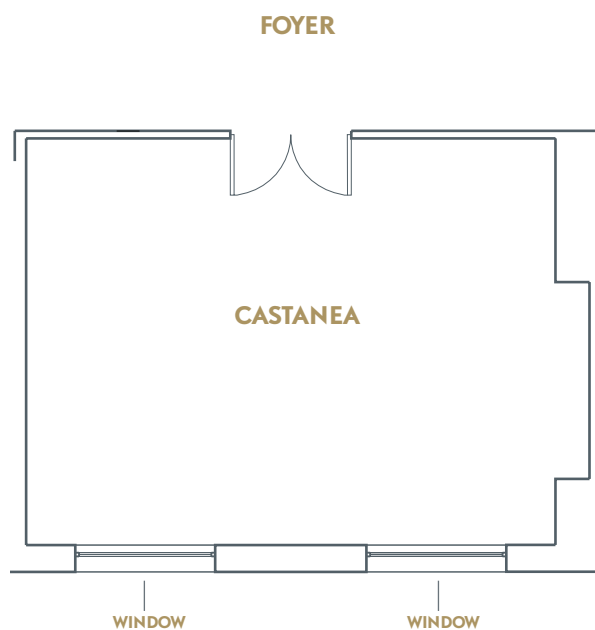

FLOOR 1 . CASTANEA

DIMENSIONS

Total Area: 37 sqm
Length: 5,3 m
Width: 7 m
Height: 3 m

ACCESSES

Number of doors: 1

DOORS

Width: 1,7 m

AIR CONDITIONING AND LIGHTING

Temperature control: Automatic
Natural Daylight: Yes
Blackout: Yes
Sound control: Yes
Lighting control: Yes