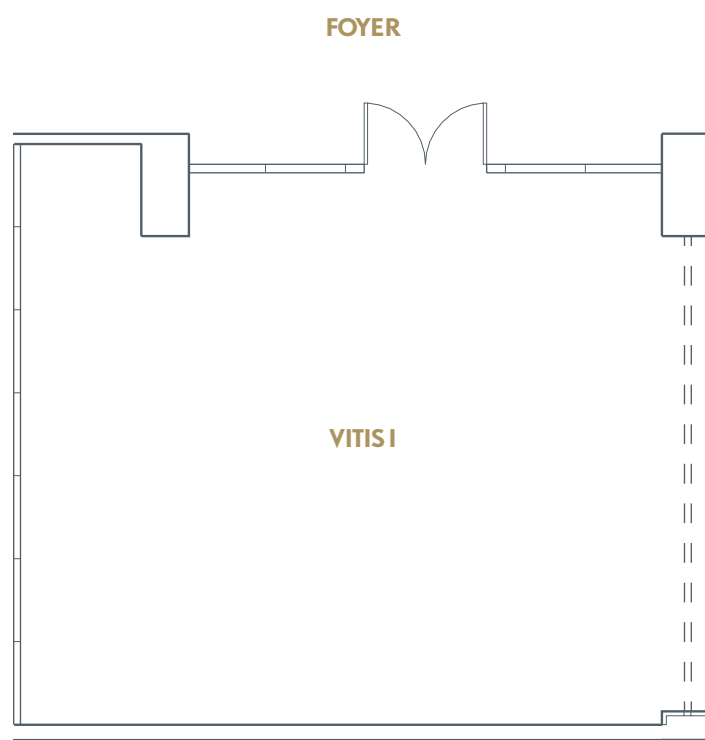

FLOOR -1 . VITIS I

DIMENSIONS

Total Area: 78 sqm
Length: 8 m
Width: 9,757 m
Height: 4,5 m

ACCESSES

Number of doors: 1

DOORS

Width: 1,7 m

AIR CONDITIONING AND LIGHTING

Temperature control: Automatic
Natural Daylight: No
Blackout: N/A
Sound control: Yes
Lighting control: Yes