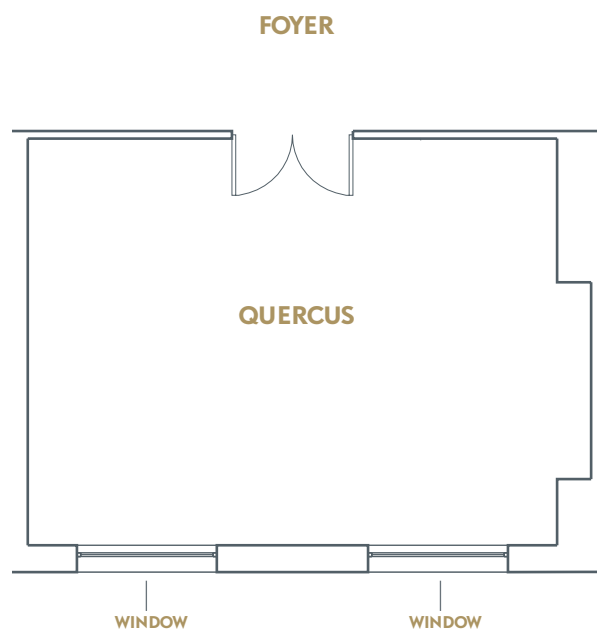

FLOOR 1 . QUERCUS

DIMENSIONS

Total Area: 37 sqm
Length: 5,3 m
Width: 7 m
Height: 3 m

ACCESSES

Number of doors: 1

DOORS

Width: 1,7 m

AIR CONDITIONING AND LIGHTING

Temperature control: Automatic
Natural Daylight: Yes
Blackout: Yes
Sound control: Yes
Lighting control: Yes