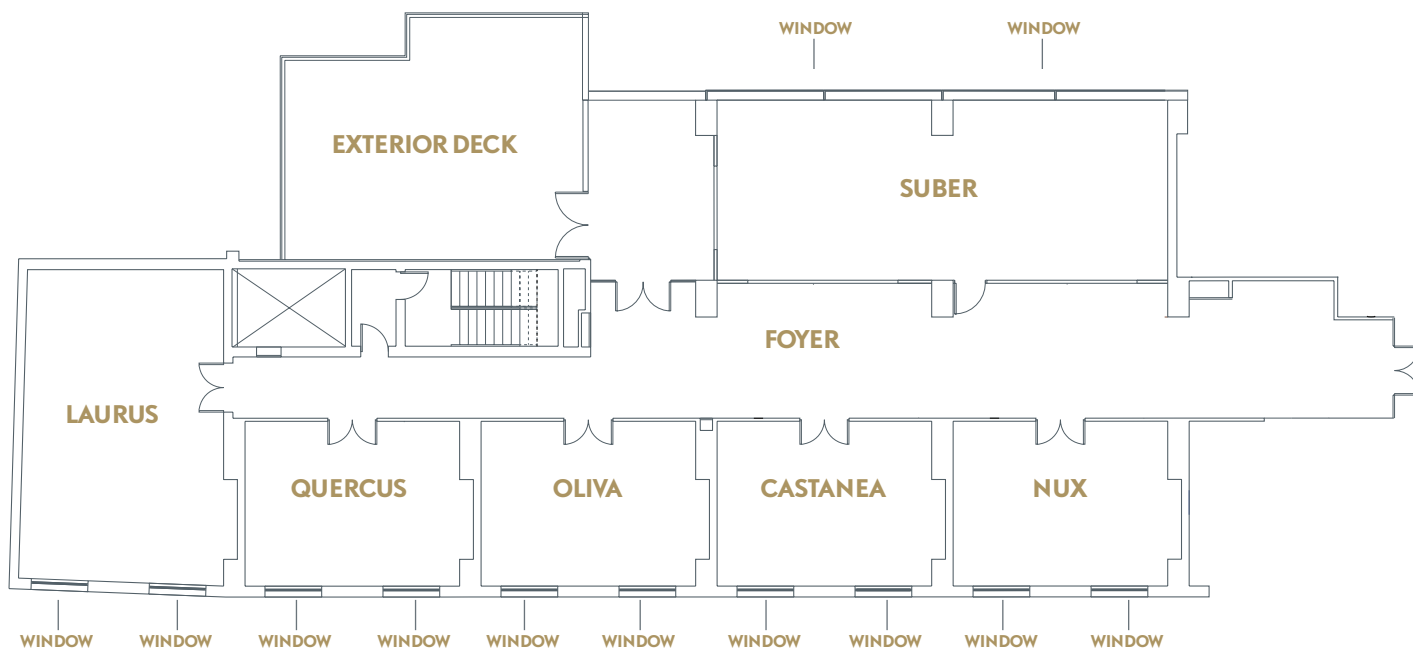

FLOOR 1

ROOM	AREA sqm	DIMENSIONS m x m	HEIGHT m	THEATRE	CLASSROOM	CABARET	'U' SHAPE	'O' SHAPE	BANQUET	BUFFET	COCKTAIL
LAURUS	64	10x6,35	3								
QUERCUS	37	7x5,3	3								
OLIVA	37	7x5,3	3								
CASTANEA	37	7x5,3	3								
NUX	37	7x5,3	3								
SUBER	83	14,7x5,8	3								
FOYER	105	-	3								
EXTERIOR DECK	69	-	3