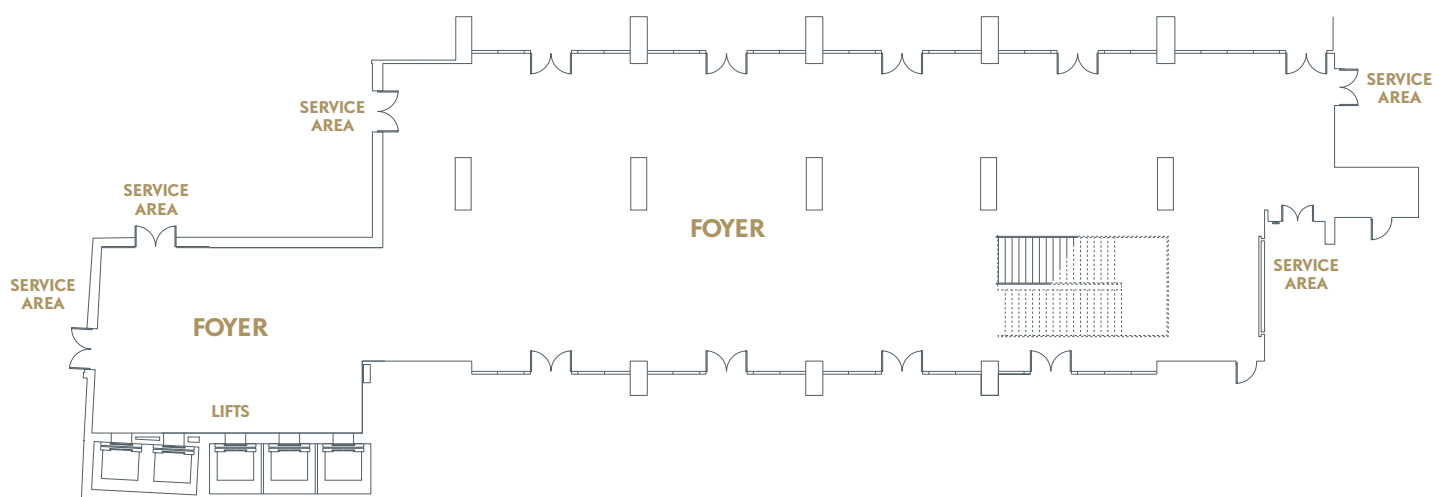

FLOOR -1 . FOYER

DIMENSIONS

Total Area: 628 sqm

Height: 4,5 m

ACESSOS

Number of lifts: 5