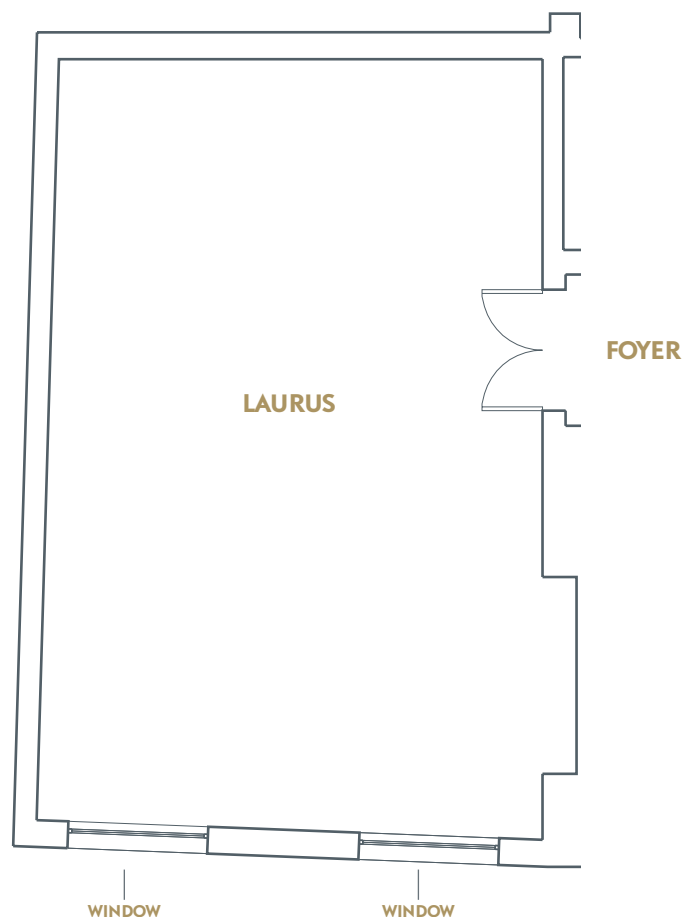

FLOOR 1 . LAURUS

DIMENSIONS

Total Area: 64 sqm
Length: 10 m
Width: 6,35 m
Height: 3 m

ACCESSES

Number of doors: 1

DOORS

Width: 1,7 m

AIR CONDITIONING AND LIGHTING

Temperature control: Automatic
Natural Daylight: Yes
Blackout: Yes
Sound control: Yes
Lighting control: Yes