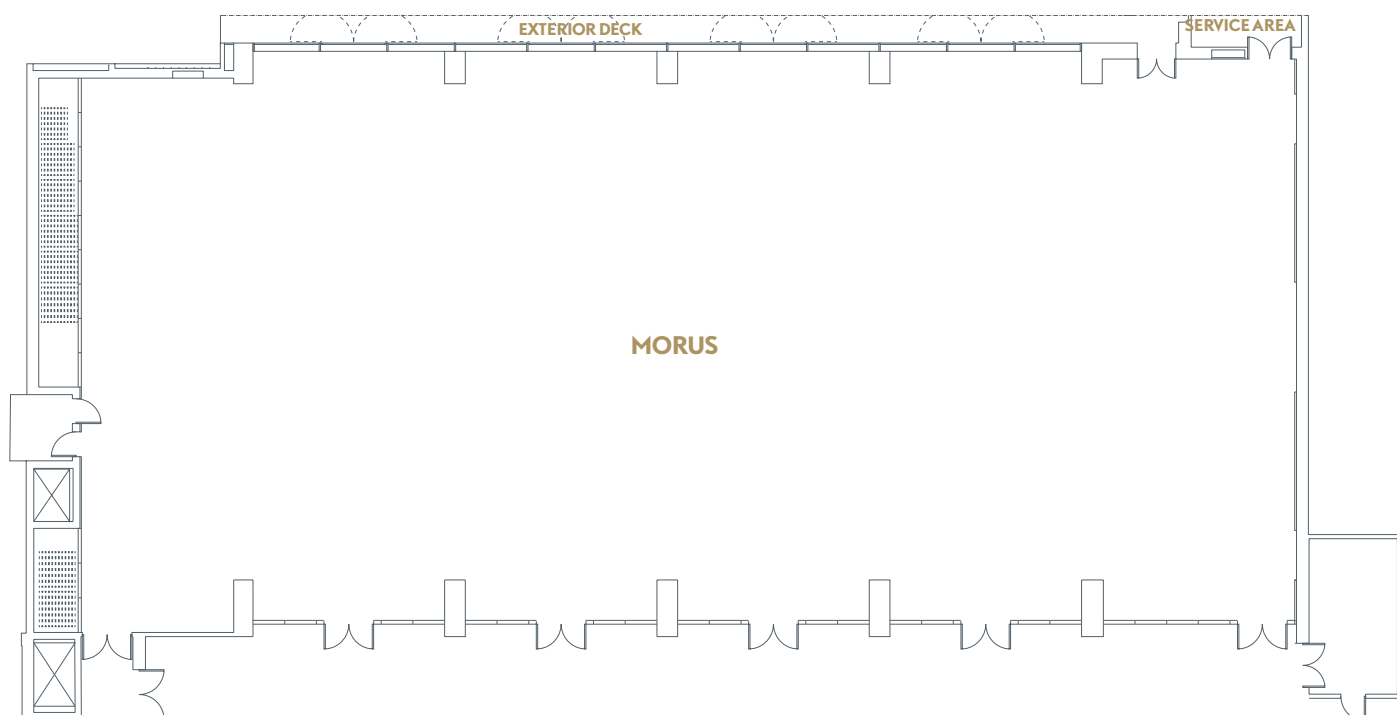

FLOOR -1 . MORUS

DIMENSIONS

Total Area: 874 sqm

Length: 20 m

Width: 43,7 m

Height: 4,5 m

ACCESSES

Number of doors: 10

DOORS

Width: 1,7 m

AIR CONDITIONING AND LIGHTING

Temperature control: Automatic

Natural Daylight: Yes

Blackout: Yes

Sound control: Yes

Lighting control: Yes