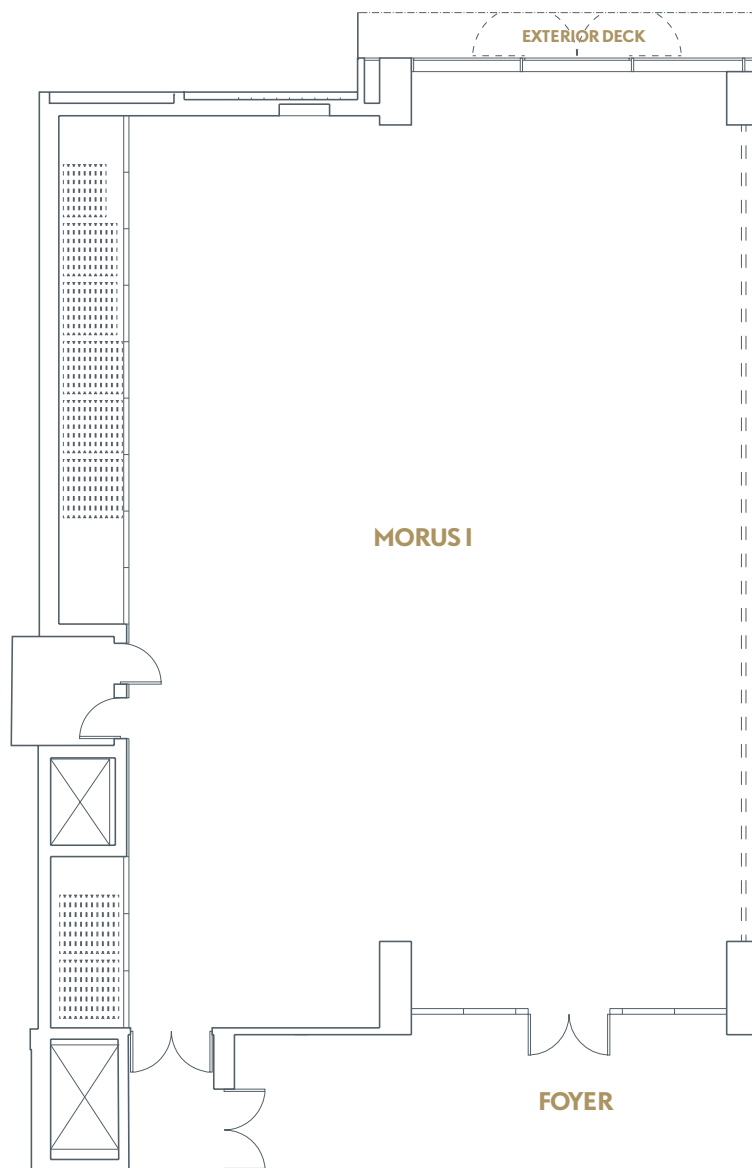

### DOORS

Width: 1,7 m

### AIR CONDITIONING AND LIGHTING

Temperature control: Automatic

Natural Daylight: Yes

Blackout: Yes

Sound control: Yes

Lighting control: Yes

FLOOR -1 . MORUS I

**DIMENSIONS**