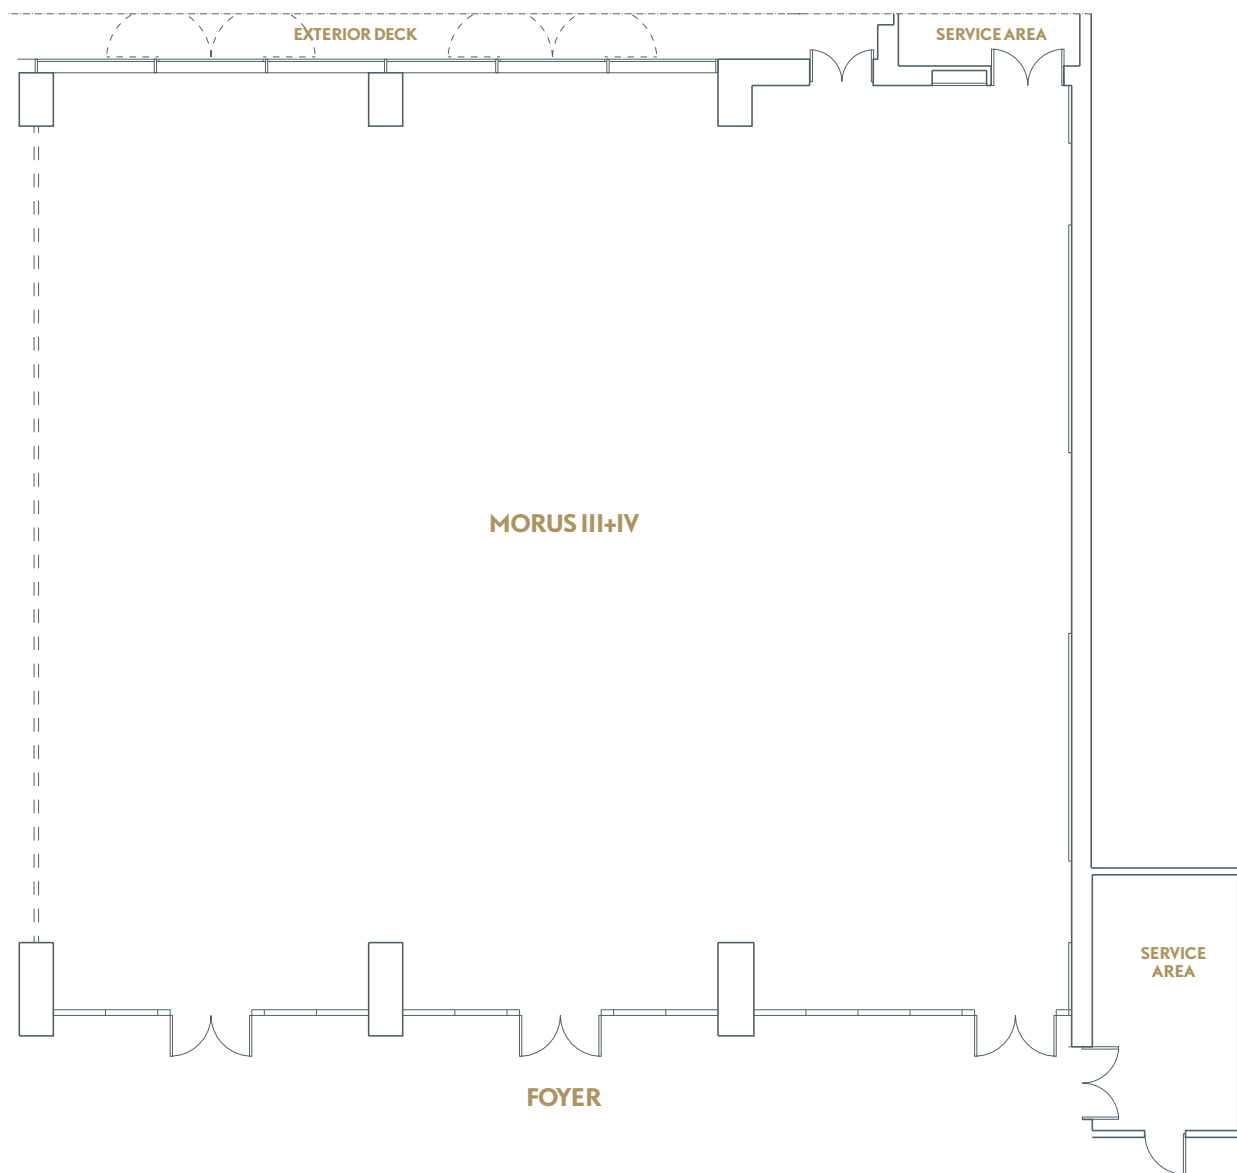

FLOOR -1 . MORUS III+IV

DIMENSIONS

Total Area: 452 sqm
Length: 20 m
Width: 22,6 m
Height: 4,5 m

ACCESSES

Number of doors: 6

DOORS

Width: 1,7 m

AIR CONDITIONING AND LIGHTING

Temperature control: Automatic
Natural Daylight: Yes
Blackout: Yes
Sound control: Yes
Lighting control: Yes