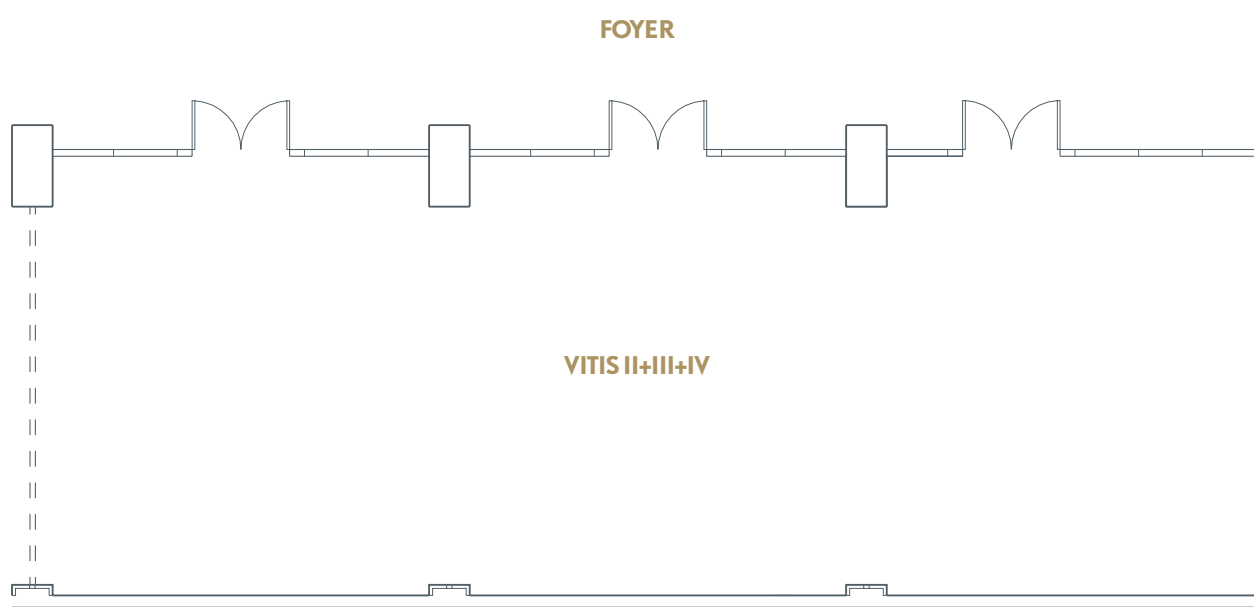

FLOOR -1 . VITIS II+III+IV

DIMENSIONS

Total Area: 180 sqm

Length: 8 m

Width: 22,47 m

Height: 4,5 m

ACCESSES

Number of doors: 3

DOORS

Width: 1,7 m

AIR CONDITIONING AND LIGHTING

Temperature control: Automatic

Natural Daylight: No

Blackout: N/A

Sound control: Yes

Lighting control: Yes