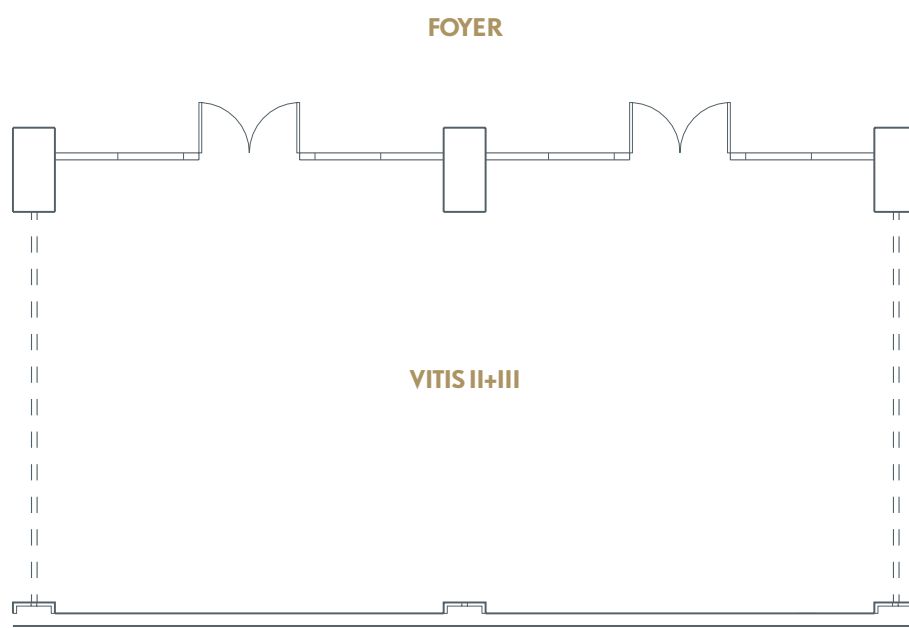

FLOOR -1 . VITIS II+III

DIMENSIONS

Total Area: 122 sqm

Length: 8 m

Width: 15,2 m

Height: 4,5 m

ACCESSES

Number of doors: 2

DOORS

Width: 1,7 m

AIR CONDITIONING AND LIGHTING

Temperature control: Automatic

Natural Daylight: No

Blackout: N/A

Sound control: Yes

Lighting control: Yes