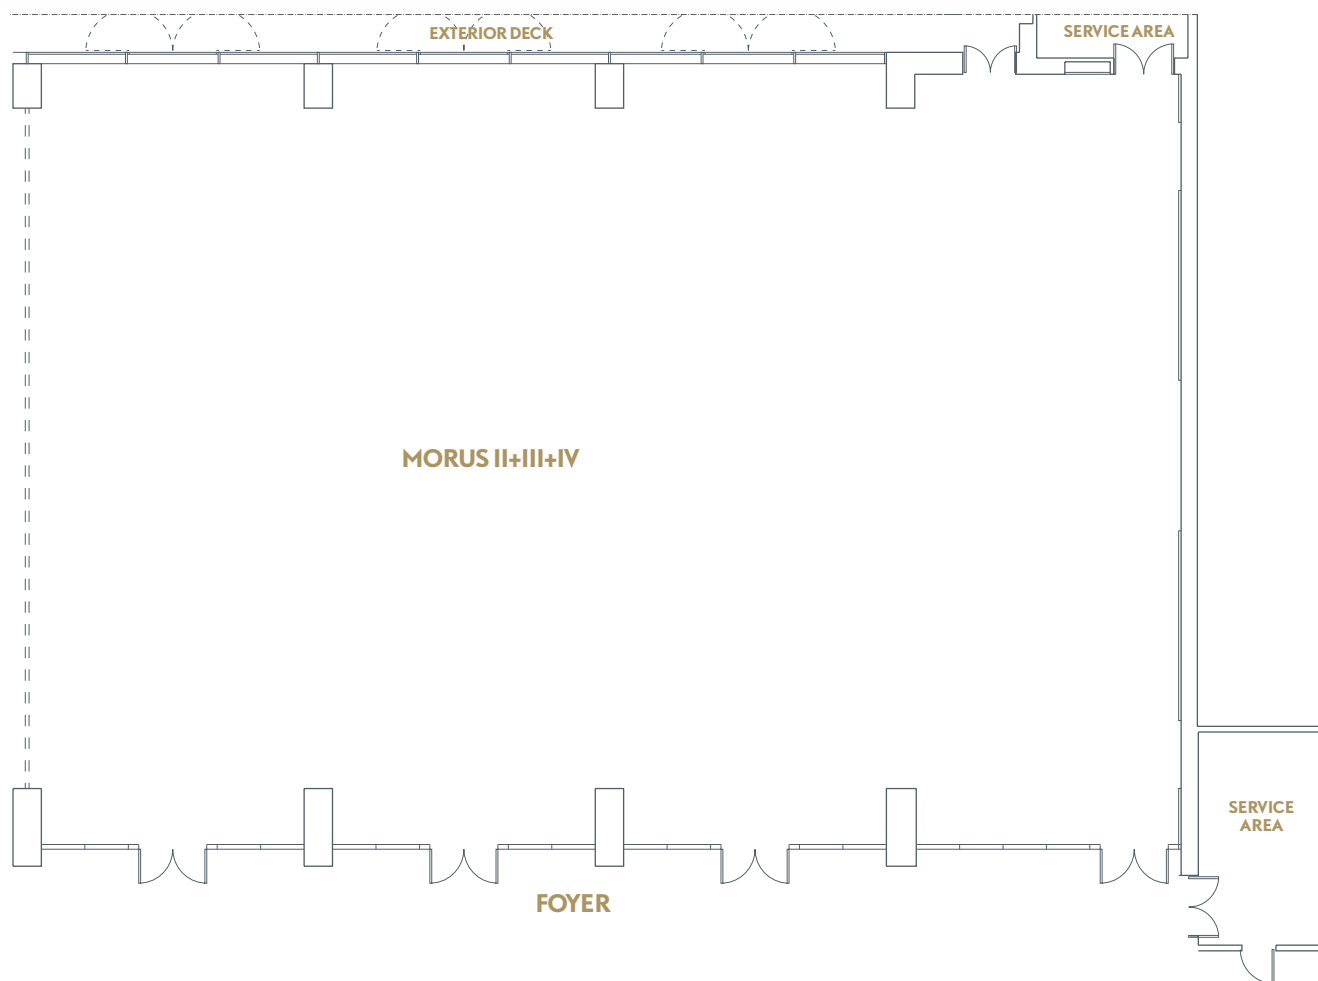

FLOOR -1 . MORUS II+III+IV

DIMENSIONS

Total Area: 604 sqm

Length: 20 m

Width: 30,2 m

Height: 4,5 m

ACCESSES

Number of doors: 8

DOORS

Width: 1,7 m

AIR CONDITIONING AND LIGHTING

Temperature control: Automatic

Natural Daylight: Yes

Blackout: Yes

Sound control: Yes

Lighting control: Yes