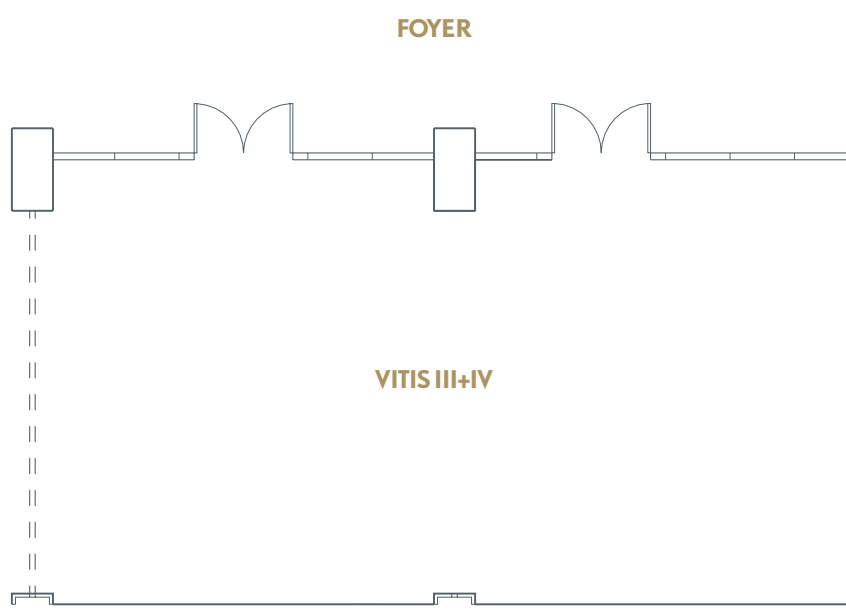

FLOOR -1 . VITIS III+IV

DIMENSIONS

Total Area: 119 sqm

Length: 8 m

Width: 14,87 m

Height: 4,5 m

ACCESSES

Number of doors: 2

DOORS

Width: 1,7 m

AIR CONDITIONING AND LIGHTING

Temperature control: Automatic

Natural Daylight: No

Blackout: N/A

Sound control: Yes

Lighting control: Yes