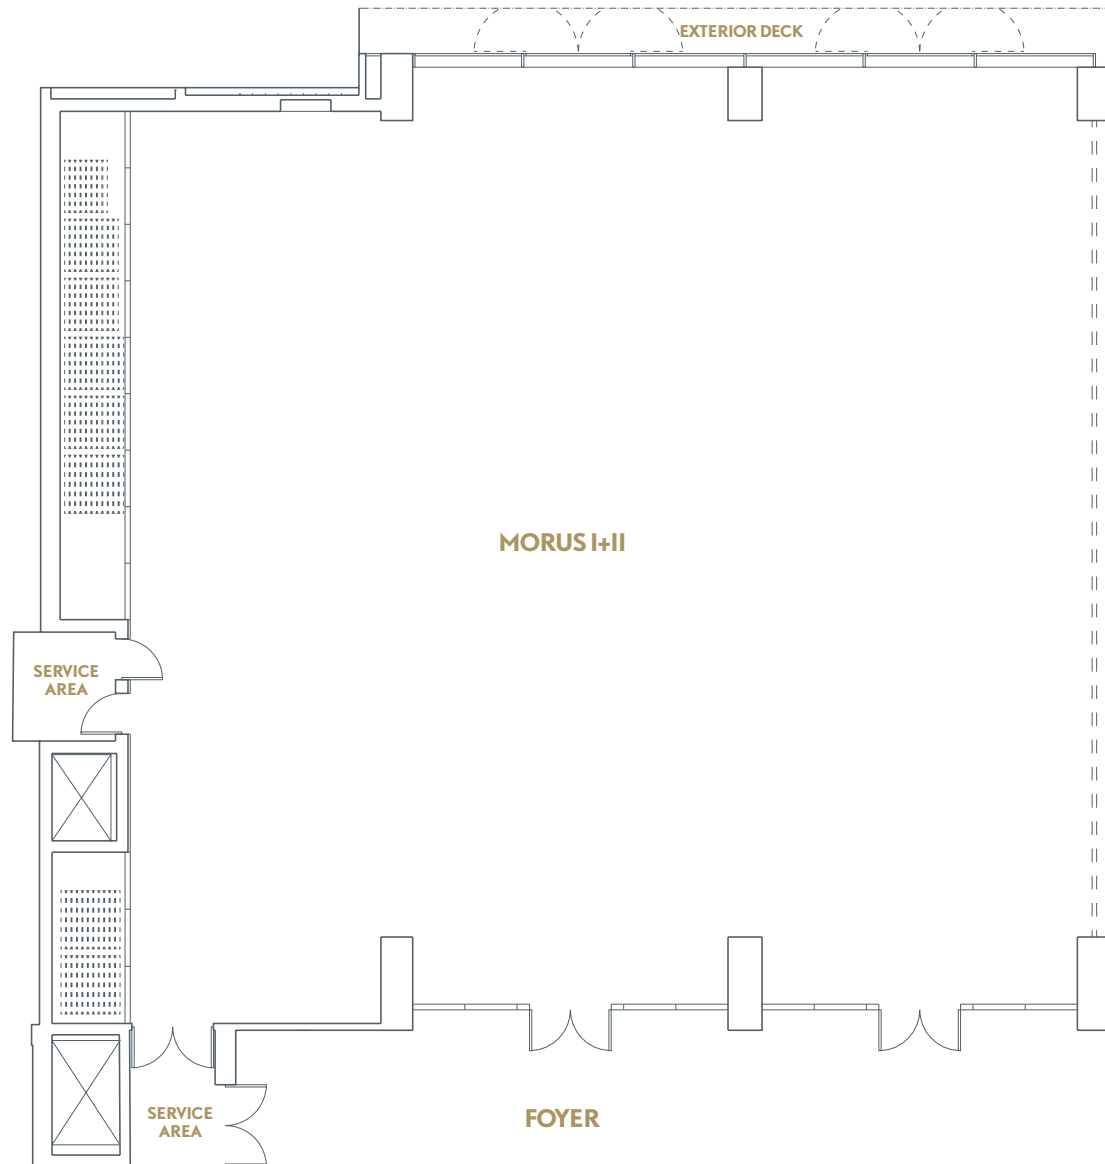

FLOOR -1 . MORUS I+II

DIMENSIONS

Total Area: 442 sqm

Length: 20 m

Width: 22,1 m

Height: 4,5 m

ACCESSES

Number of doors: 4

DOORS

Width: 1,7 m

AIR CONDITIONING AND LIGHTING

Temperature control: Automatic

Natural Daylight: Yes

Blackout: Yes

Sound control: Yes

Lighting control: Yes