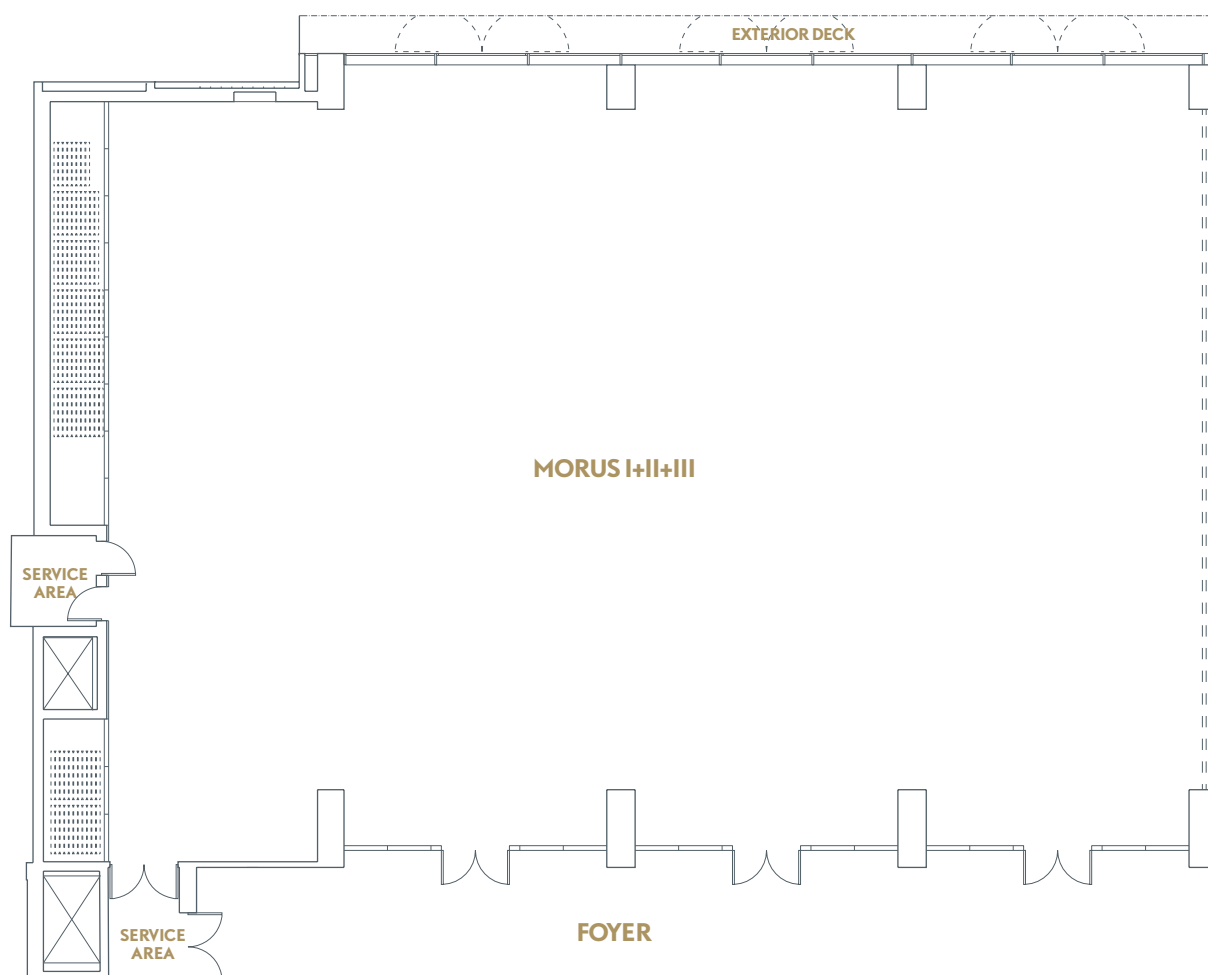

FLOOR -1 . MORUS I+II+III

DIMENSIONS

Total Area: 574 sqm

Length: 20 m

Width: 28,7 m

Height: 4,5 m

ACCESSES

Number of doors: 6

DOORS

Width: 1,7 m

AIR CONDITIONING AND LIGHTING

Temperature control: Automatic

Natural Daylight: Yes

Blackout: Yes

Sound control: Yes

Lighting control: Yes