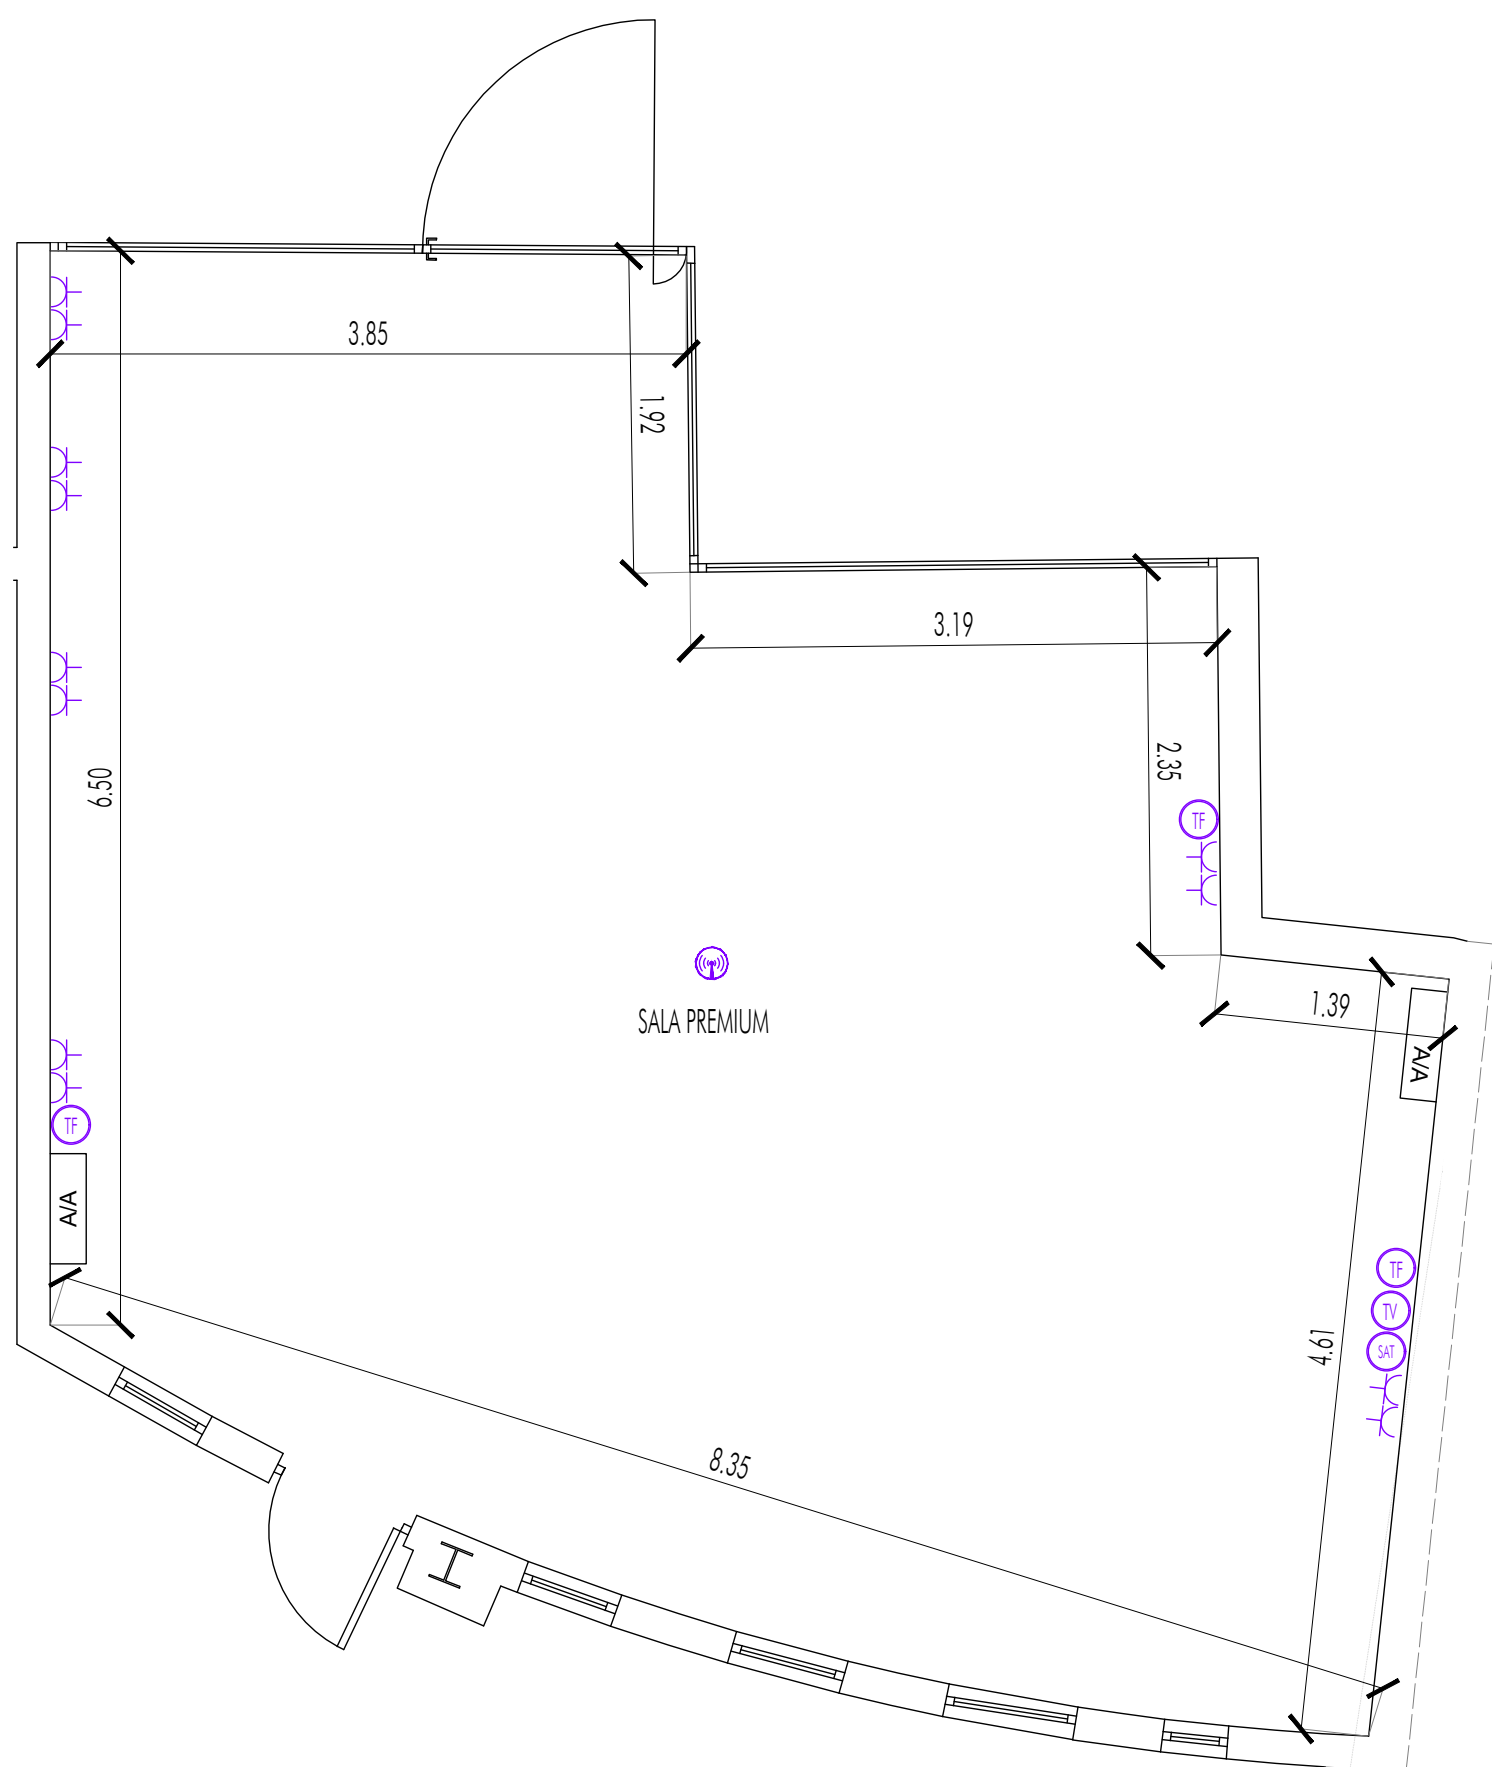

INTRODUCTION

SPACES

SEVILLA INTERNATIONAL CONVENTION CENTER (SICC)

- SEVILLE HALLS
- GALLERY AND FOYER
- SEVILLA 5
- VIP ROOM

ATRIUM I

- PREMIUM LEVEL
- CARTUJA
- TRIANA

ATRIUM II

- ALAMILLO
- GUADALQUIVIR
- ALAMEDA
- MACARENA

ATRIUM III

- BARQUETA
- ESPAÑA
- ANDALUCÍA
- GIRALDA

GARDEN FOR SPECIAL EVENTS

ROOMS

- 276 STANDARD DELUXE PREMIUM
- 12 JUNIOR SUITES DELUXE PREMIUM
- 7 SUITES

RESTAURANTS

- ARROZANTE
- SANTA MARÍA RESTAURANT
- COLÓN RESTAURANT
- FALÚA
- SANTA MARÍA TERRACE

SERVICES AND FACILITIES

VIDEO

ATRIUM I

PREMIUM LEVEL

56 m²