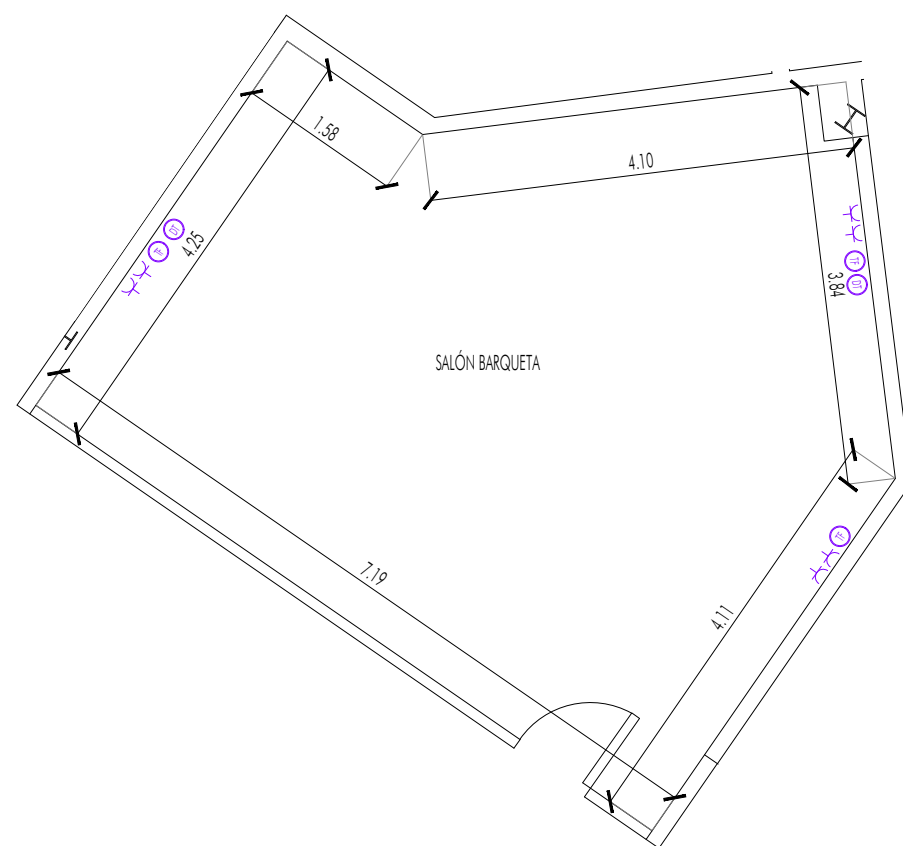

ATRIUM III

BARQUETA

28 m²