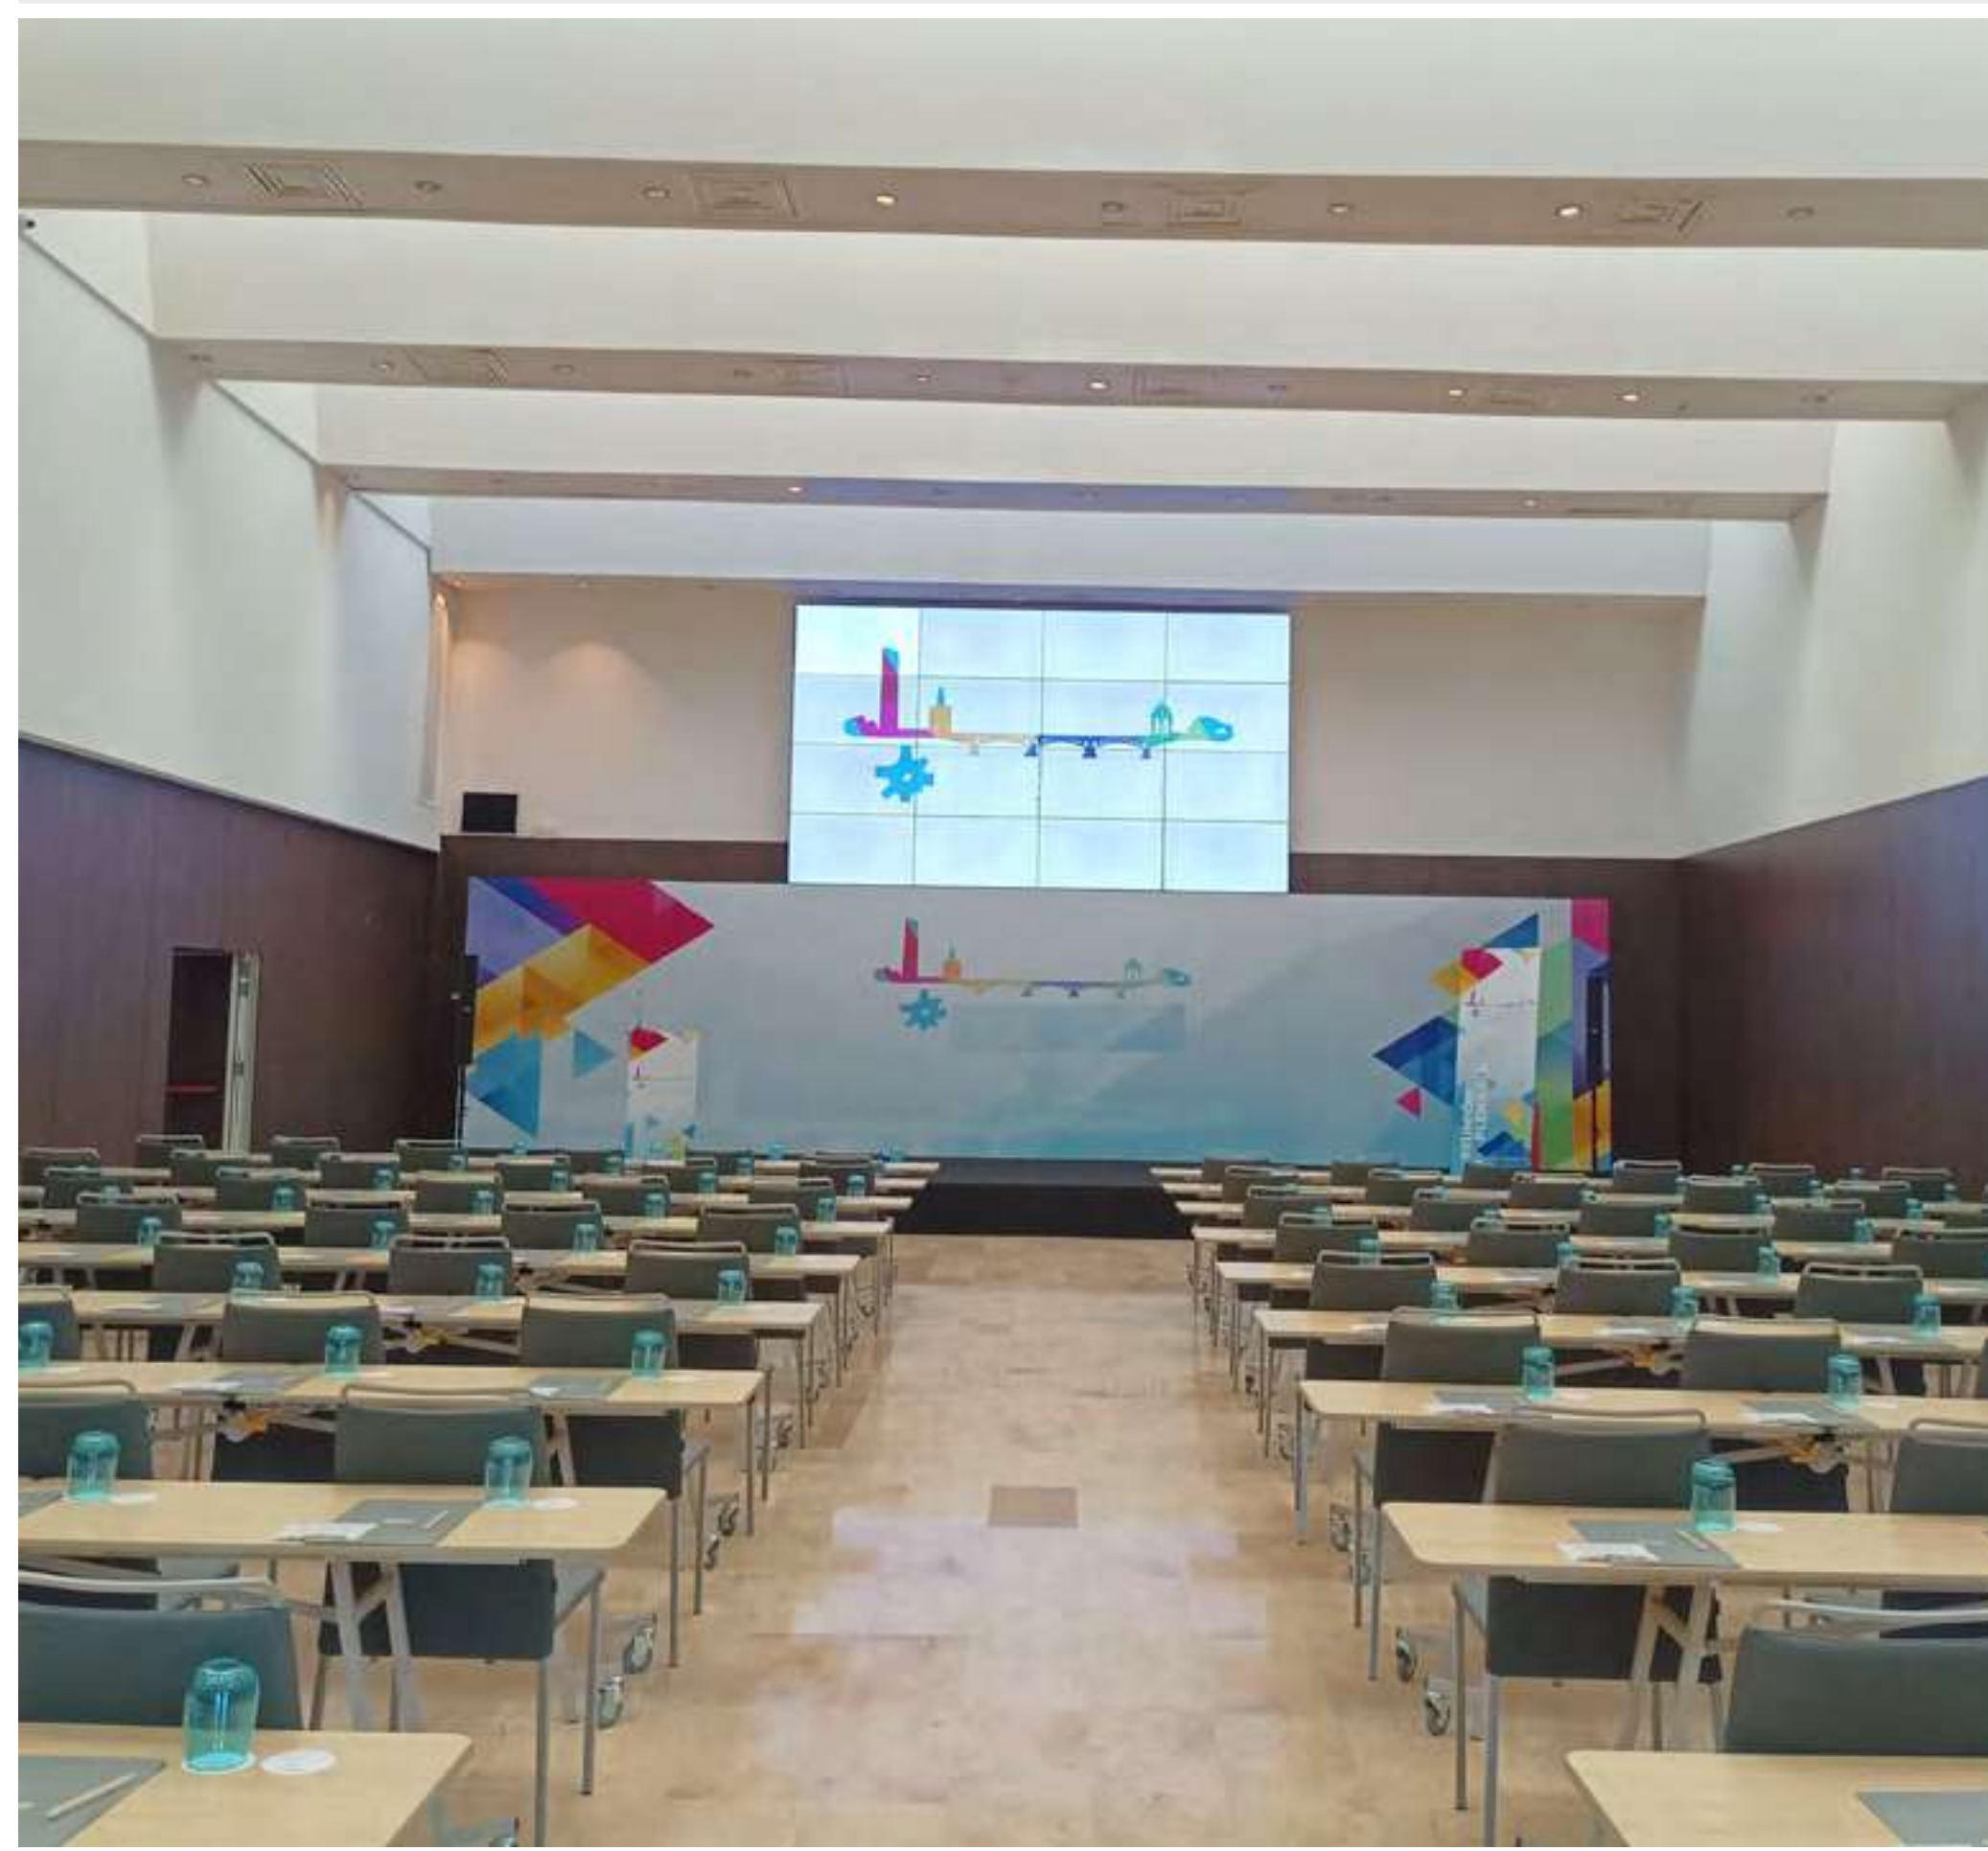

INTRODUCTION

SPACES

- SEVILLA INTERNATIONAL CONVENTION CENTER (SICC)
- SEVILLE HALLS
- GALLERY AND FOYER
- SEVILLA 5
- VIP ROOM

ATRIUM I

- PREMIUM LEVEL
- CARTUJA
- TRIANA

ATRIUM II

- ALAMILLO
- GUADALQUIVIR
- ALAMEDA
- MACARENA

ATRIUM III

- BARQUETA
- ESPAÑA
- ANDALUCÍA
- GIRALDA

GARDEN FOR SPECIAL EVENTS

ROOMS

- 276 STANDARD DELUXE
- PREMIUM
- 12 JUNIOR SUITES DELUXE
- PREMIUM
- 7 SUITES

RESTAURANTS

- ARROZANTE
- SANTA MARÍA RESTAURANT
- COLÓN RESTAURANT
- FALÚA
- SANTA MARÍA TERRACE

SERVICES AND FACILITIES

VIDEO

SICC

SEVILLA 5

436 m²