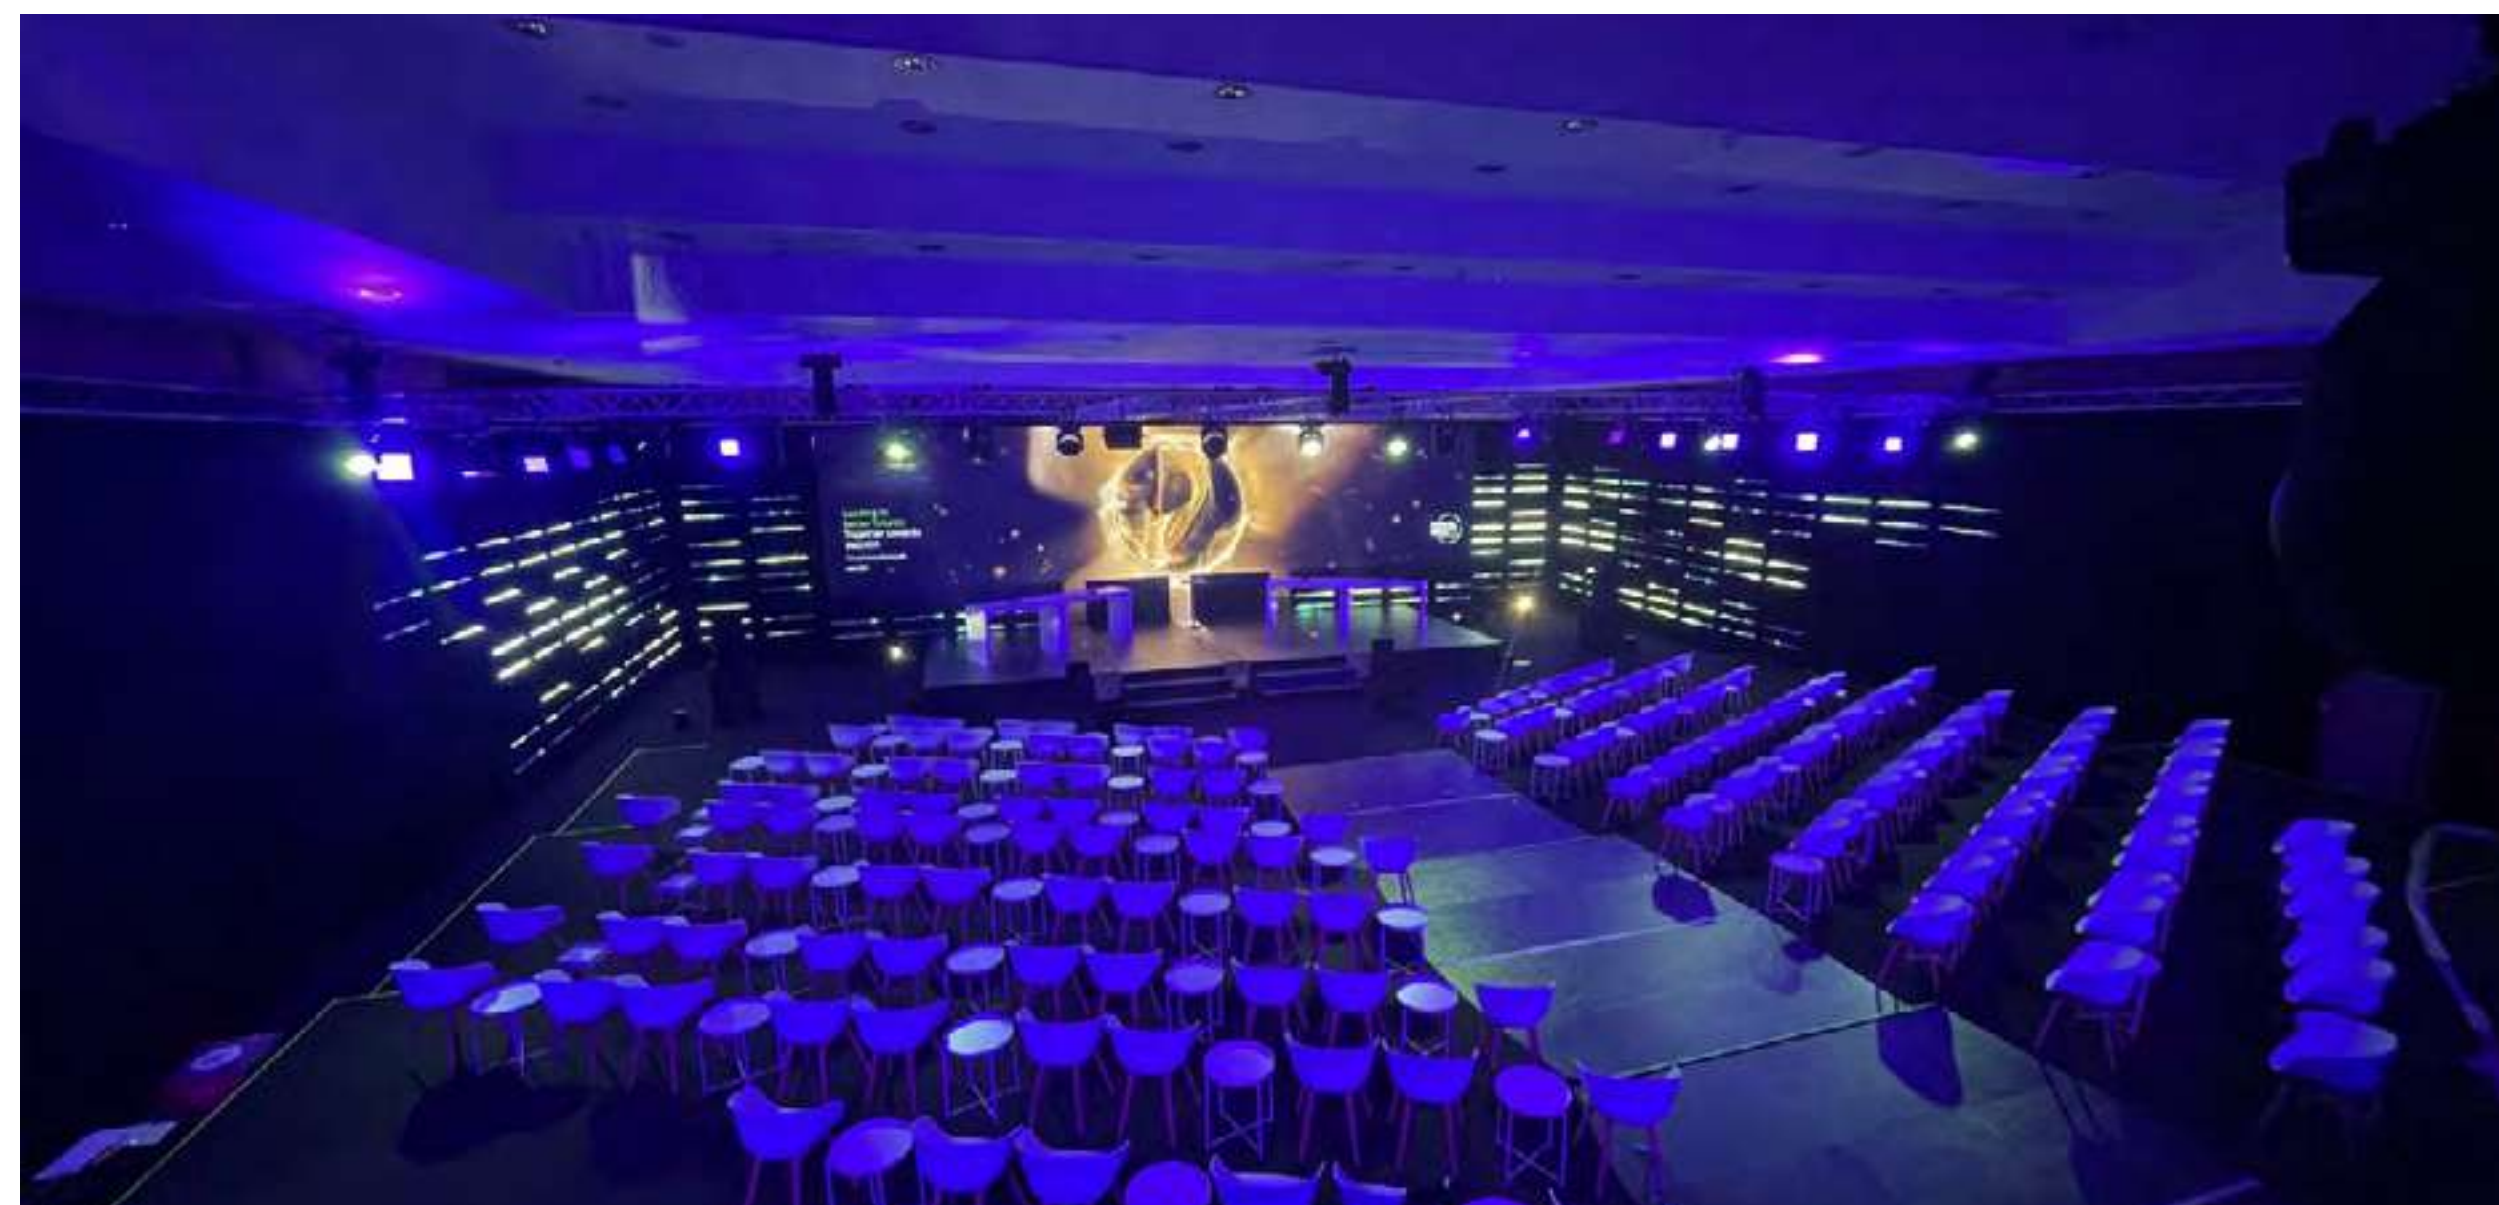

[VIRTUAL TOUR](#)

INTRODUCTION

SPACES

- SEVILLA INTERNATIONAL CONVENTION CENTER (SICC)
  - SEVILLE HALLS
  - GALLERY AND FOYER
  - SEVILLA 5
  - VIP ROOM

ATRIUM I

- PREMIUM LEVEL
- CARTUJA
- TRIANA

ATRIUM II

VIDEO

INTRODUCTION

SPACES

SEVILLA INTERNATIONAL CONVENTION CENTER (SICC)

- SEVILLE HALLS
- GALLERY AND FOYER
- SEVILLA 5
- VIP ROOM

ATRIUM I

- PREMIUM LEVEL
- CARTUJA
- TRIANA

ATRIUM II

### SEVILLA INTERNACIONAL CONVENTION CENTER (SICC)

Sevilla International Convention Center (SICC), consists of:

- **Seville Halls.** Plenary hall with a surface area of 1,024 m<sup>2</sup>. Divisible into 3 separate independent halls
- **Gallery and Foyer.** 1,200 m<sup>2</sup> glazed with natural light natural light and views of the Guadalquivir River
- **Sevilla 5.** 300 m<sup>2</sup> of open-plan hall with natural light in the natural light in the foyer area
- **VIP room.** Ideal for management committee

#### SERVICES AND FACILITIES

VIDEO

INTRODUCTION

SPACES

SEVILLA INTERNATIONAL  
CONVENTION CENTER (SICC)

- SEVILLE HALLS
- GALLERY AND FOYER
- SEVILLA 5
- VIP ROOM

ATRIUM I

- PREMIUM LEVEL
- CARTUJA
- TRIANA