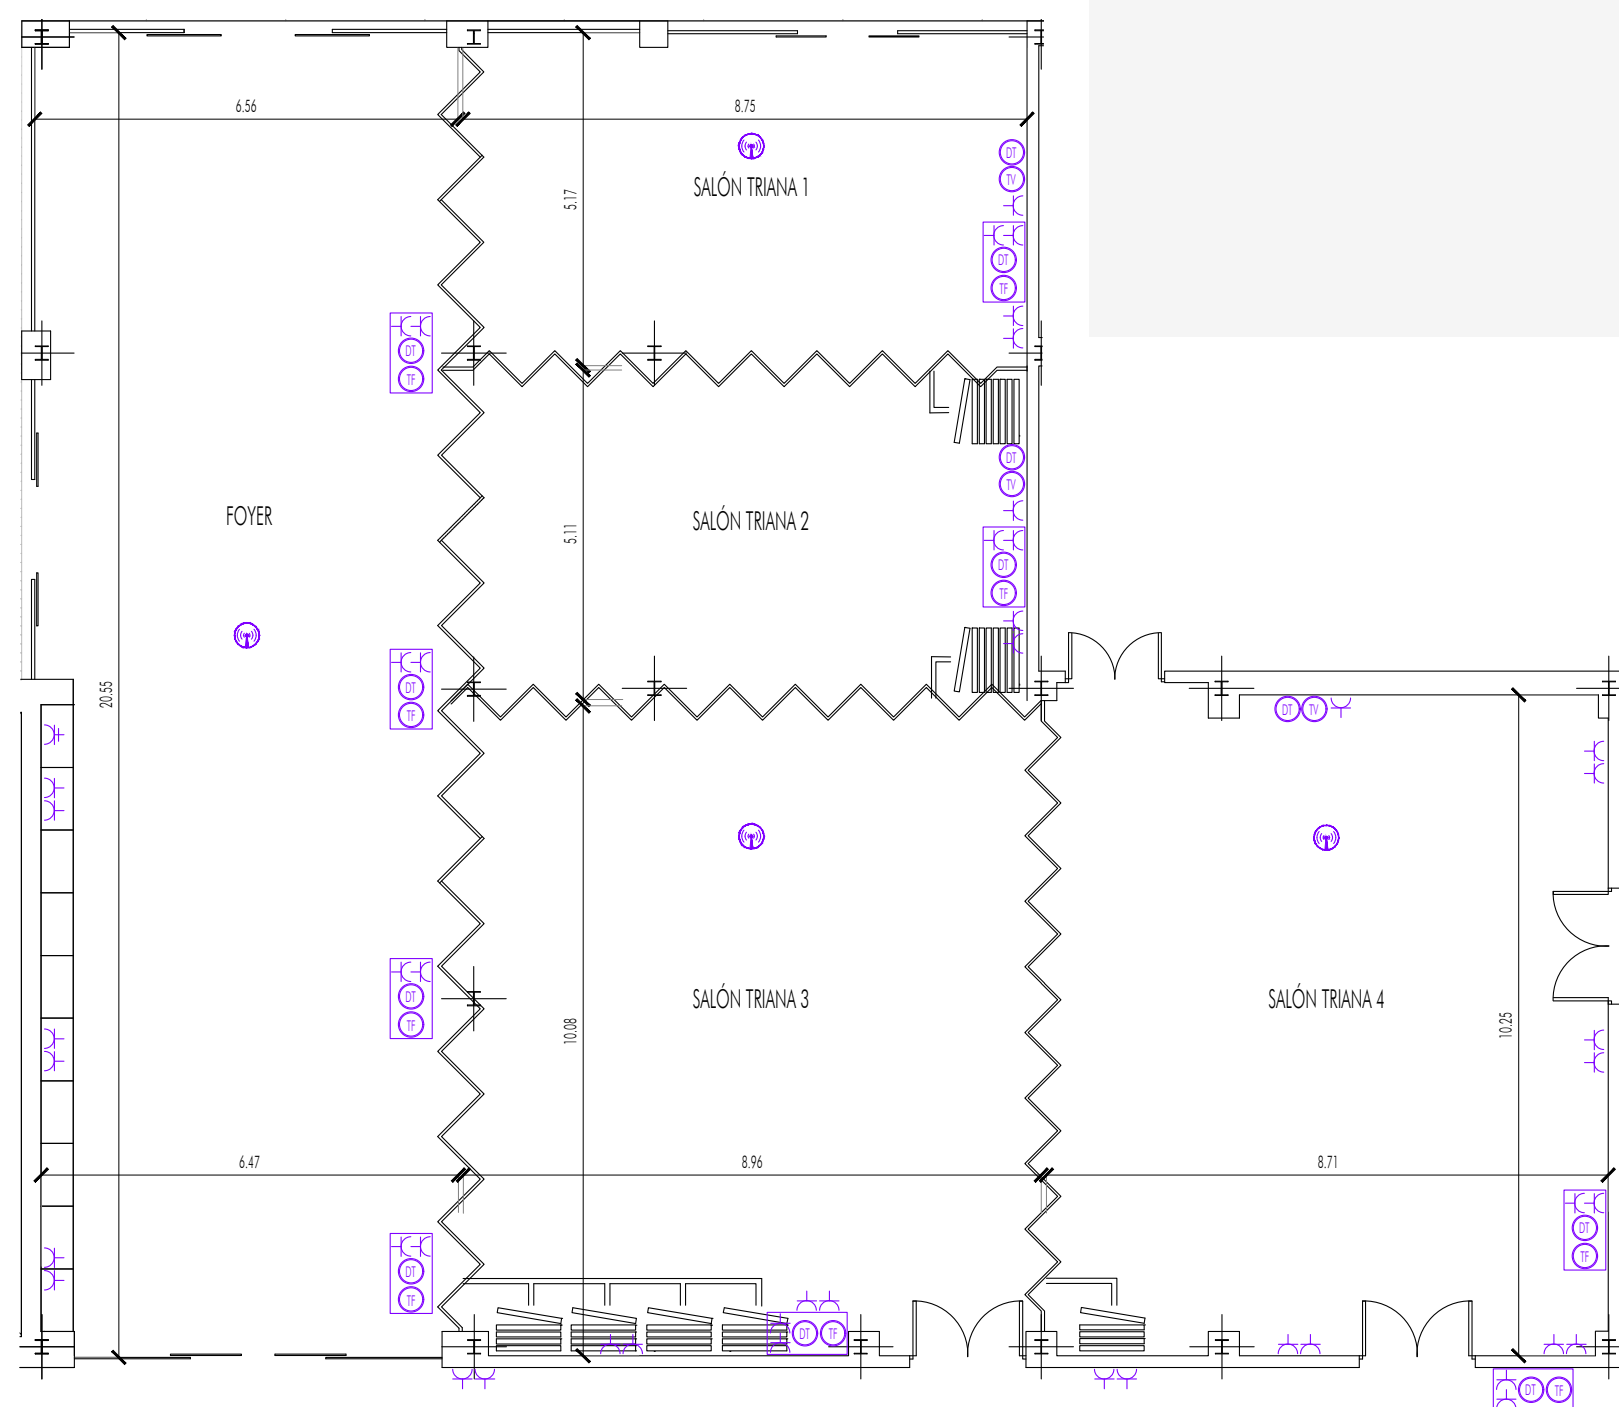

## TRIANA

De 50 a 280 m<sup>2</sup>

Divided into 4 meeting rooms and foyer área

INTRODUCTION

SPACES

SEVILLA INTERNATIONAL  
CONVENTION CENTER (SICC)

SEVILLE HALLS  
GALLERY AND FOYER  
SEVILLA 5  
VIP ROOM

ATRIUM I