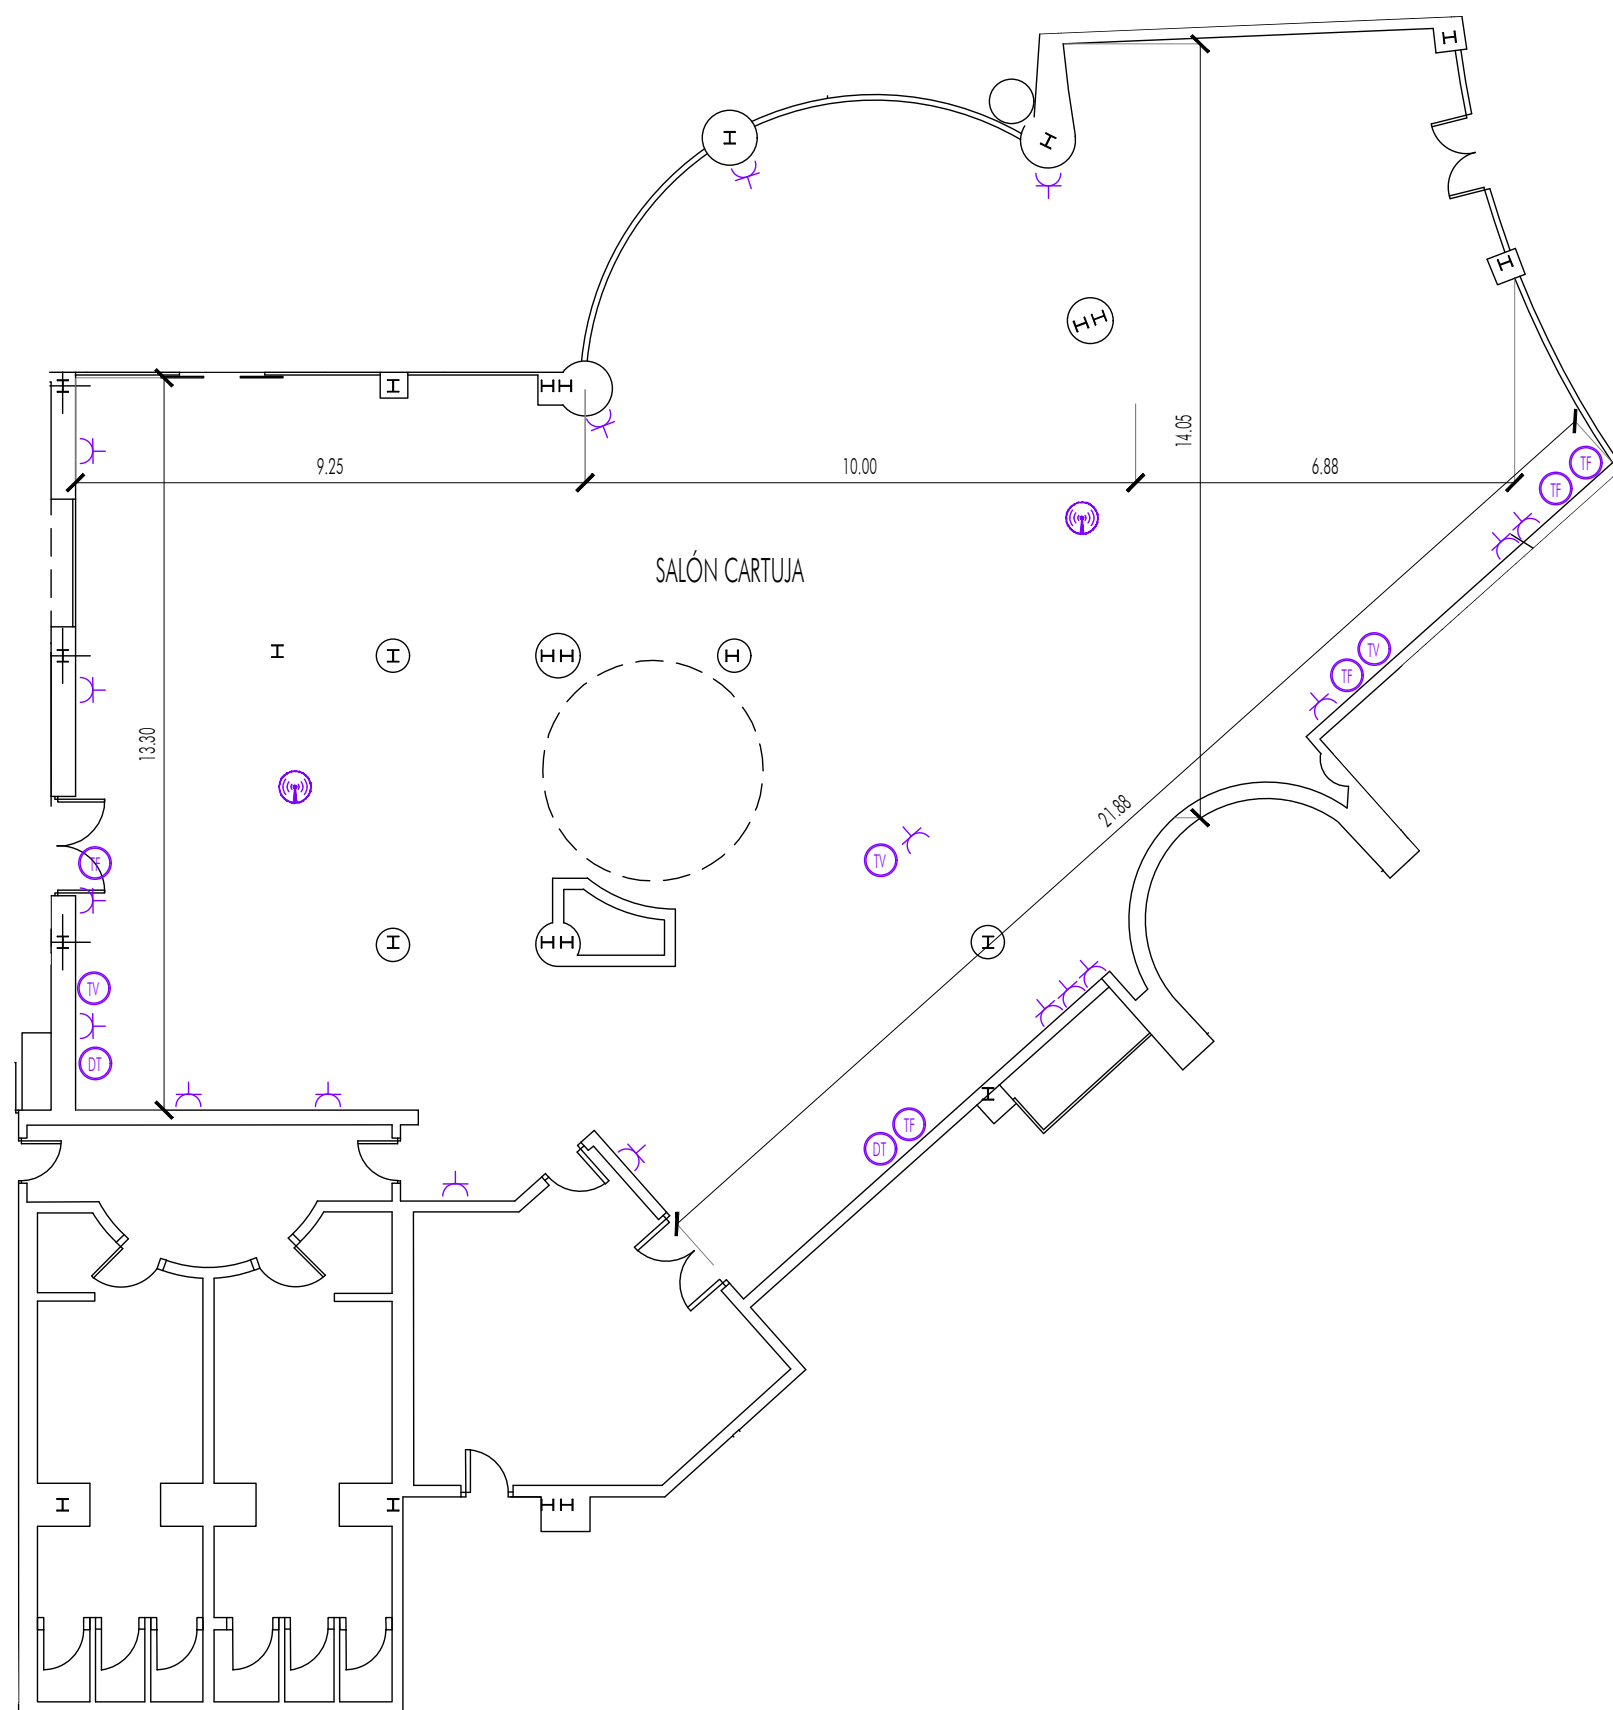

INTRODUCTION

SPACES

SEVILLA INTERNATIONAL
CONVENTION CENTER (SICC)

- SEVILLE HALLS
- GALLERY AND FOYER
- SEVILLA 5
- VIP ROOM

ATRIUM I

- PREMIUM LEVEL
- CARTUJA
- TRIANA

ATRIUM II

- ALAMILLO
- GUADALQUIVIR
- ALAMEDA
- MACARENA

ATRIUM III

- BARQUETA
- ESPAÑA
- ANDALUCÍA
- GIRALDA

GARDEN FOR SPECIAL EVENTS

ROOMS

- 276 STANDARD DELUXE
- PREMIUM
- 12 JUNIOR SUITES DELUXE
- PREMIUM
- 7 SUITES

RESTAURANTS

- ARROZANTE
- SANTA MARÍA RESTAURANT
- COLÓN RESTAURANT
- FALÚA
- SANTA MARÍA TERRACE

SERVICES AND FACILITIES

VIDEO

ATRIUM I

CARTUJA

420 m²