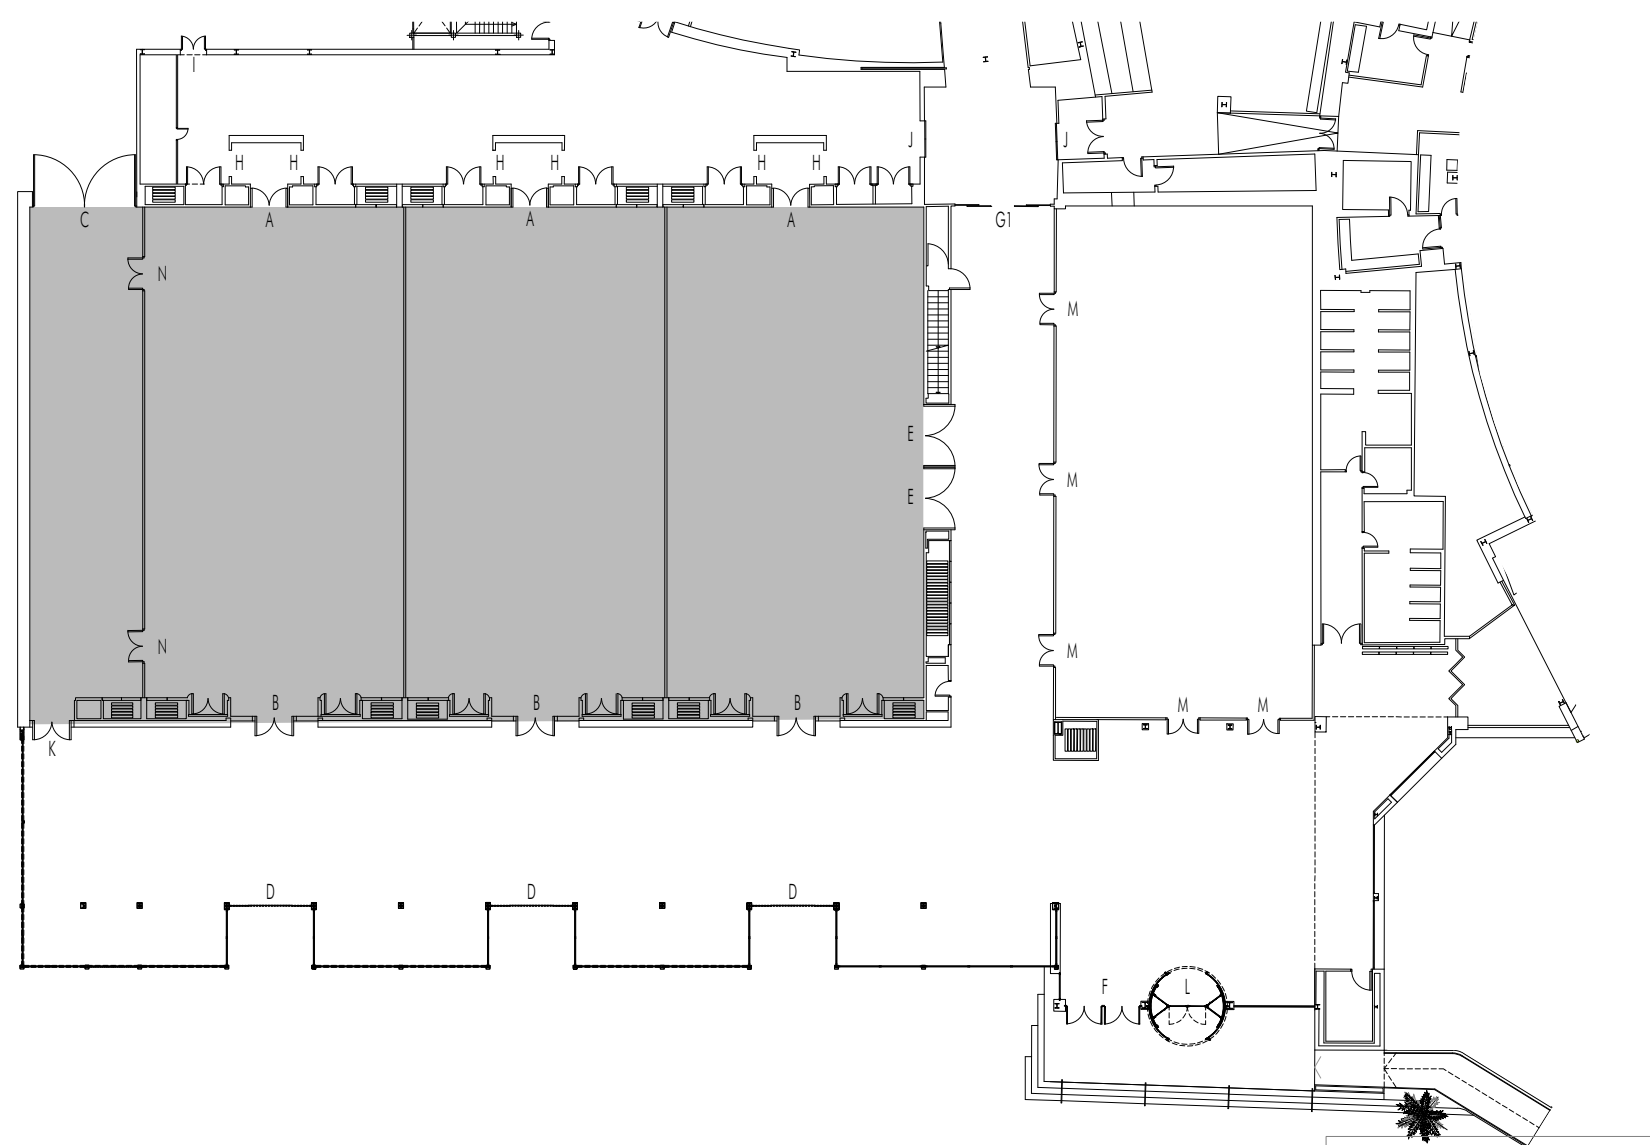

SICC

SEVILLE HALLS

1,024 m². Divided into 4 meeting rooms

INTRODUCTION

SPACES

SEVILLA INTERNATIONAL CONVENTION CENTER (SICC)

- SEVILLE HALLS
- GALLERY AND FOYER
- SEVILLA 5
- VIP ROOM

ATRIUM I

- PREMIUM LEVEL
- CARTUJA
- TRIANA

ATRIUM II

- ALAMILLO
- GUADALQUIVIR
- ALAMEDA
- MACARENA

ATRIUM III

- BARQUETA
- ESPAÑA
- ANDALUCÍA
- GIRALDA

GARDEN FOR SPECIAL EVENTS

ROOMS

- 276 STANDARD DELUXE
- PREMIUM
- 12 JUNIOR SUITES DELUXE
- PREMIUM
- 7 SUITES

RESTAURANTS

- ARROZANTE
- SANTA MARÍA RESTAURANT
- COLÓN RESTAURANT
- FALÚA
- SANTA MARÍA TERRACE

SERVICES AND FACILITIES

VIDEO