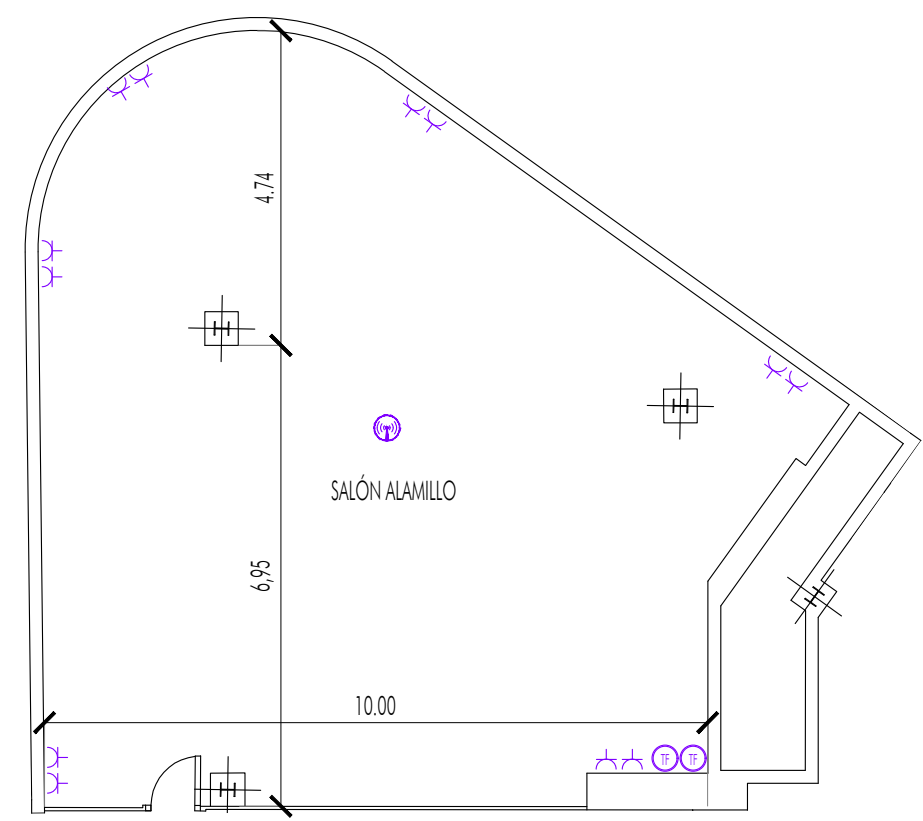

INTRODUCTION

SPACES

- SEVILLA INTERNATIONAL CONVENTION CENTER (SICC)
- SEVILLE HALLS
- GALLERY AND FOYER
- SEVILLA 5
- VIP ROOM
- ATRIUM I
  - PREMIUM LEVEL
  - CARTUJA
  - TRIANA
- ATRIUM II
  - ALAMILLO
  - GUADALQUIVIR
  - ALAMEDA
  - MACARENA
- ATRIUM III
  - BARQUETA
  - ESPAÑA
  - ANDALUCÍA
  - GIRALDA
- GARDEN FOR SPECIAL EVENTS

ROOMS

- 276 STANDARD DELUXE
- PREMIUM
- 12 JUNIOR SUITES DELUXE
- PREMIUM
- 7 SUITES

RESTAURANTS

- ARROZANTE
- SANTA MARÍA RESTAURANT
- COLÓN RESTAURANT
- FALÚA
- SANTA MARÍA TERRACE

SERVICES AND FACILITIES

VIDEO

ATRIUM II

ALAMILLO

112 m²